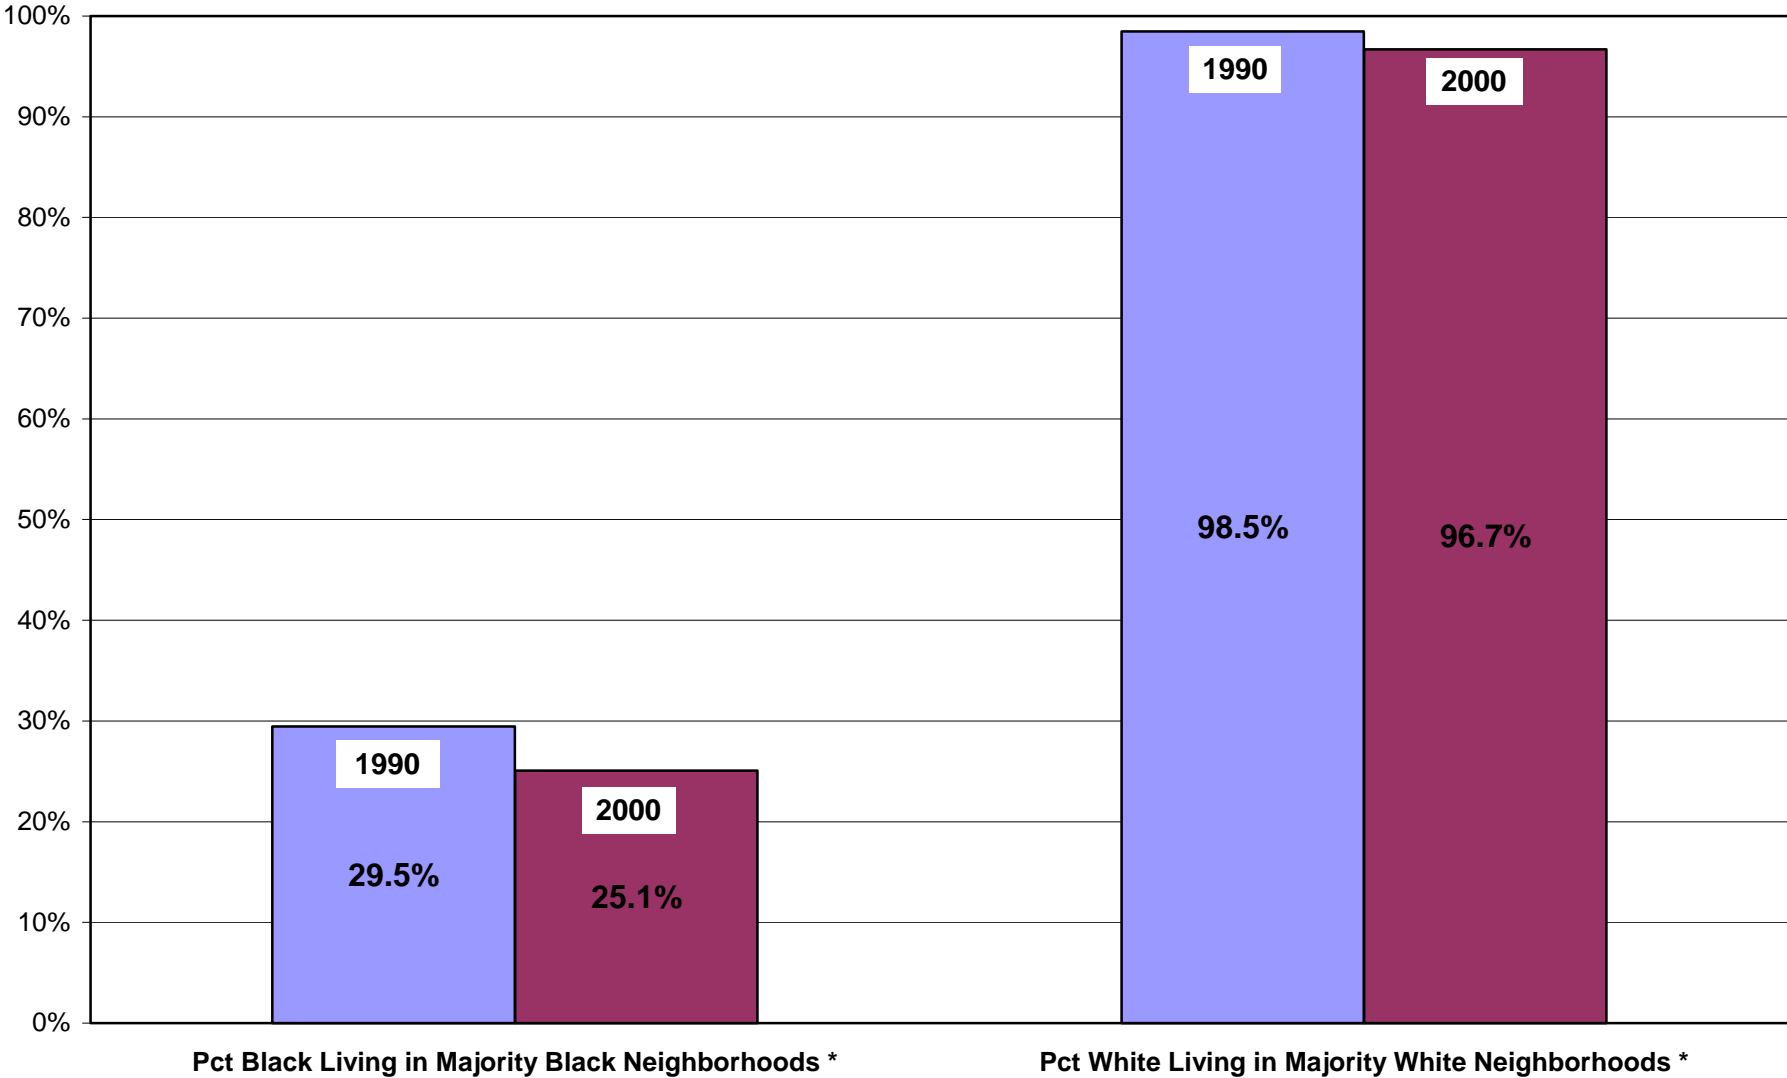

Percent of Black & White Population Living in Majority Black & White Neighborhoods in Anne Arundel County, 1990 and 2000

* A neighborhood (i.e. census block group) is majority black or white if black or white share is more than 50% of the total neighborhood population