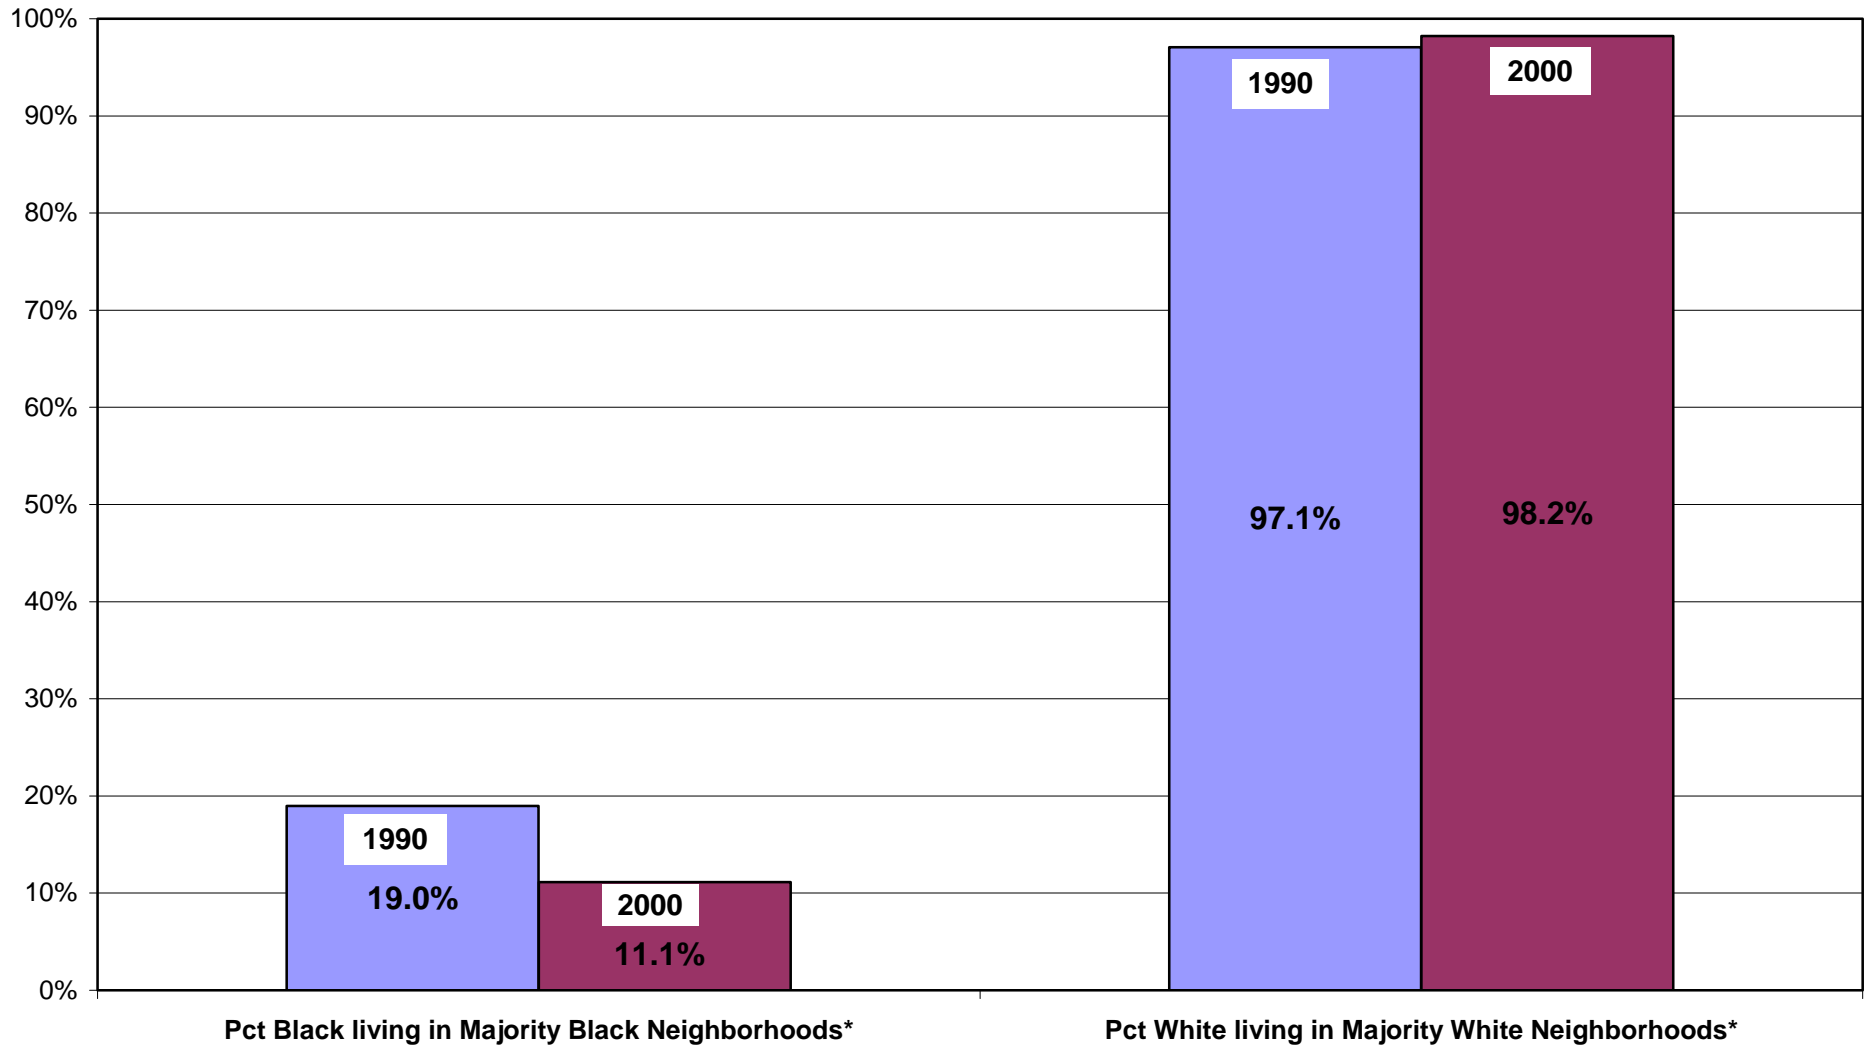

## Percent of Black & White Population Living in Majority Black & White Neighborhoods in Caroline County, 1990 and 2000

\* A neighborhood (I.e. census block group) is majority black or white if black or white share is more than 50% of the total neighborhood population