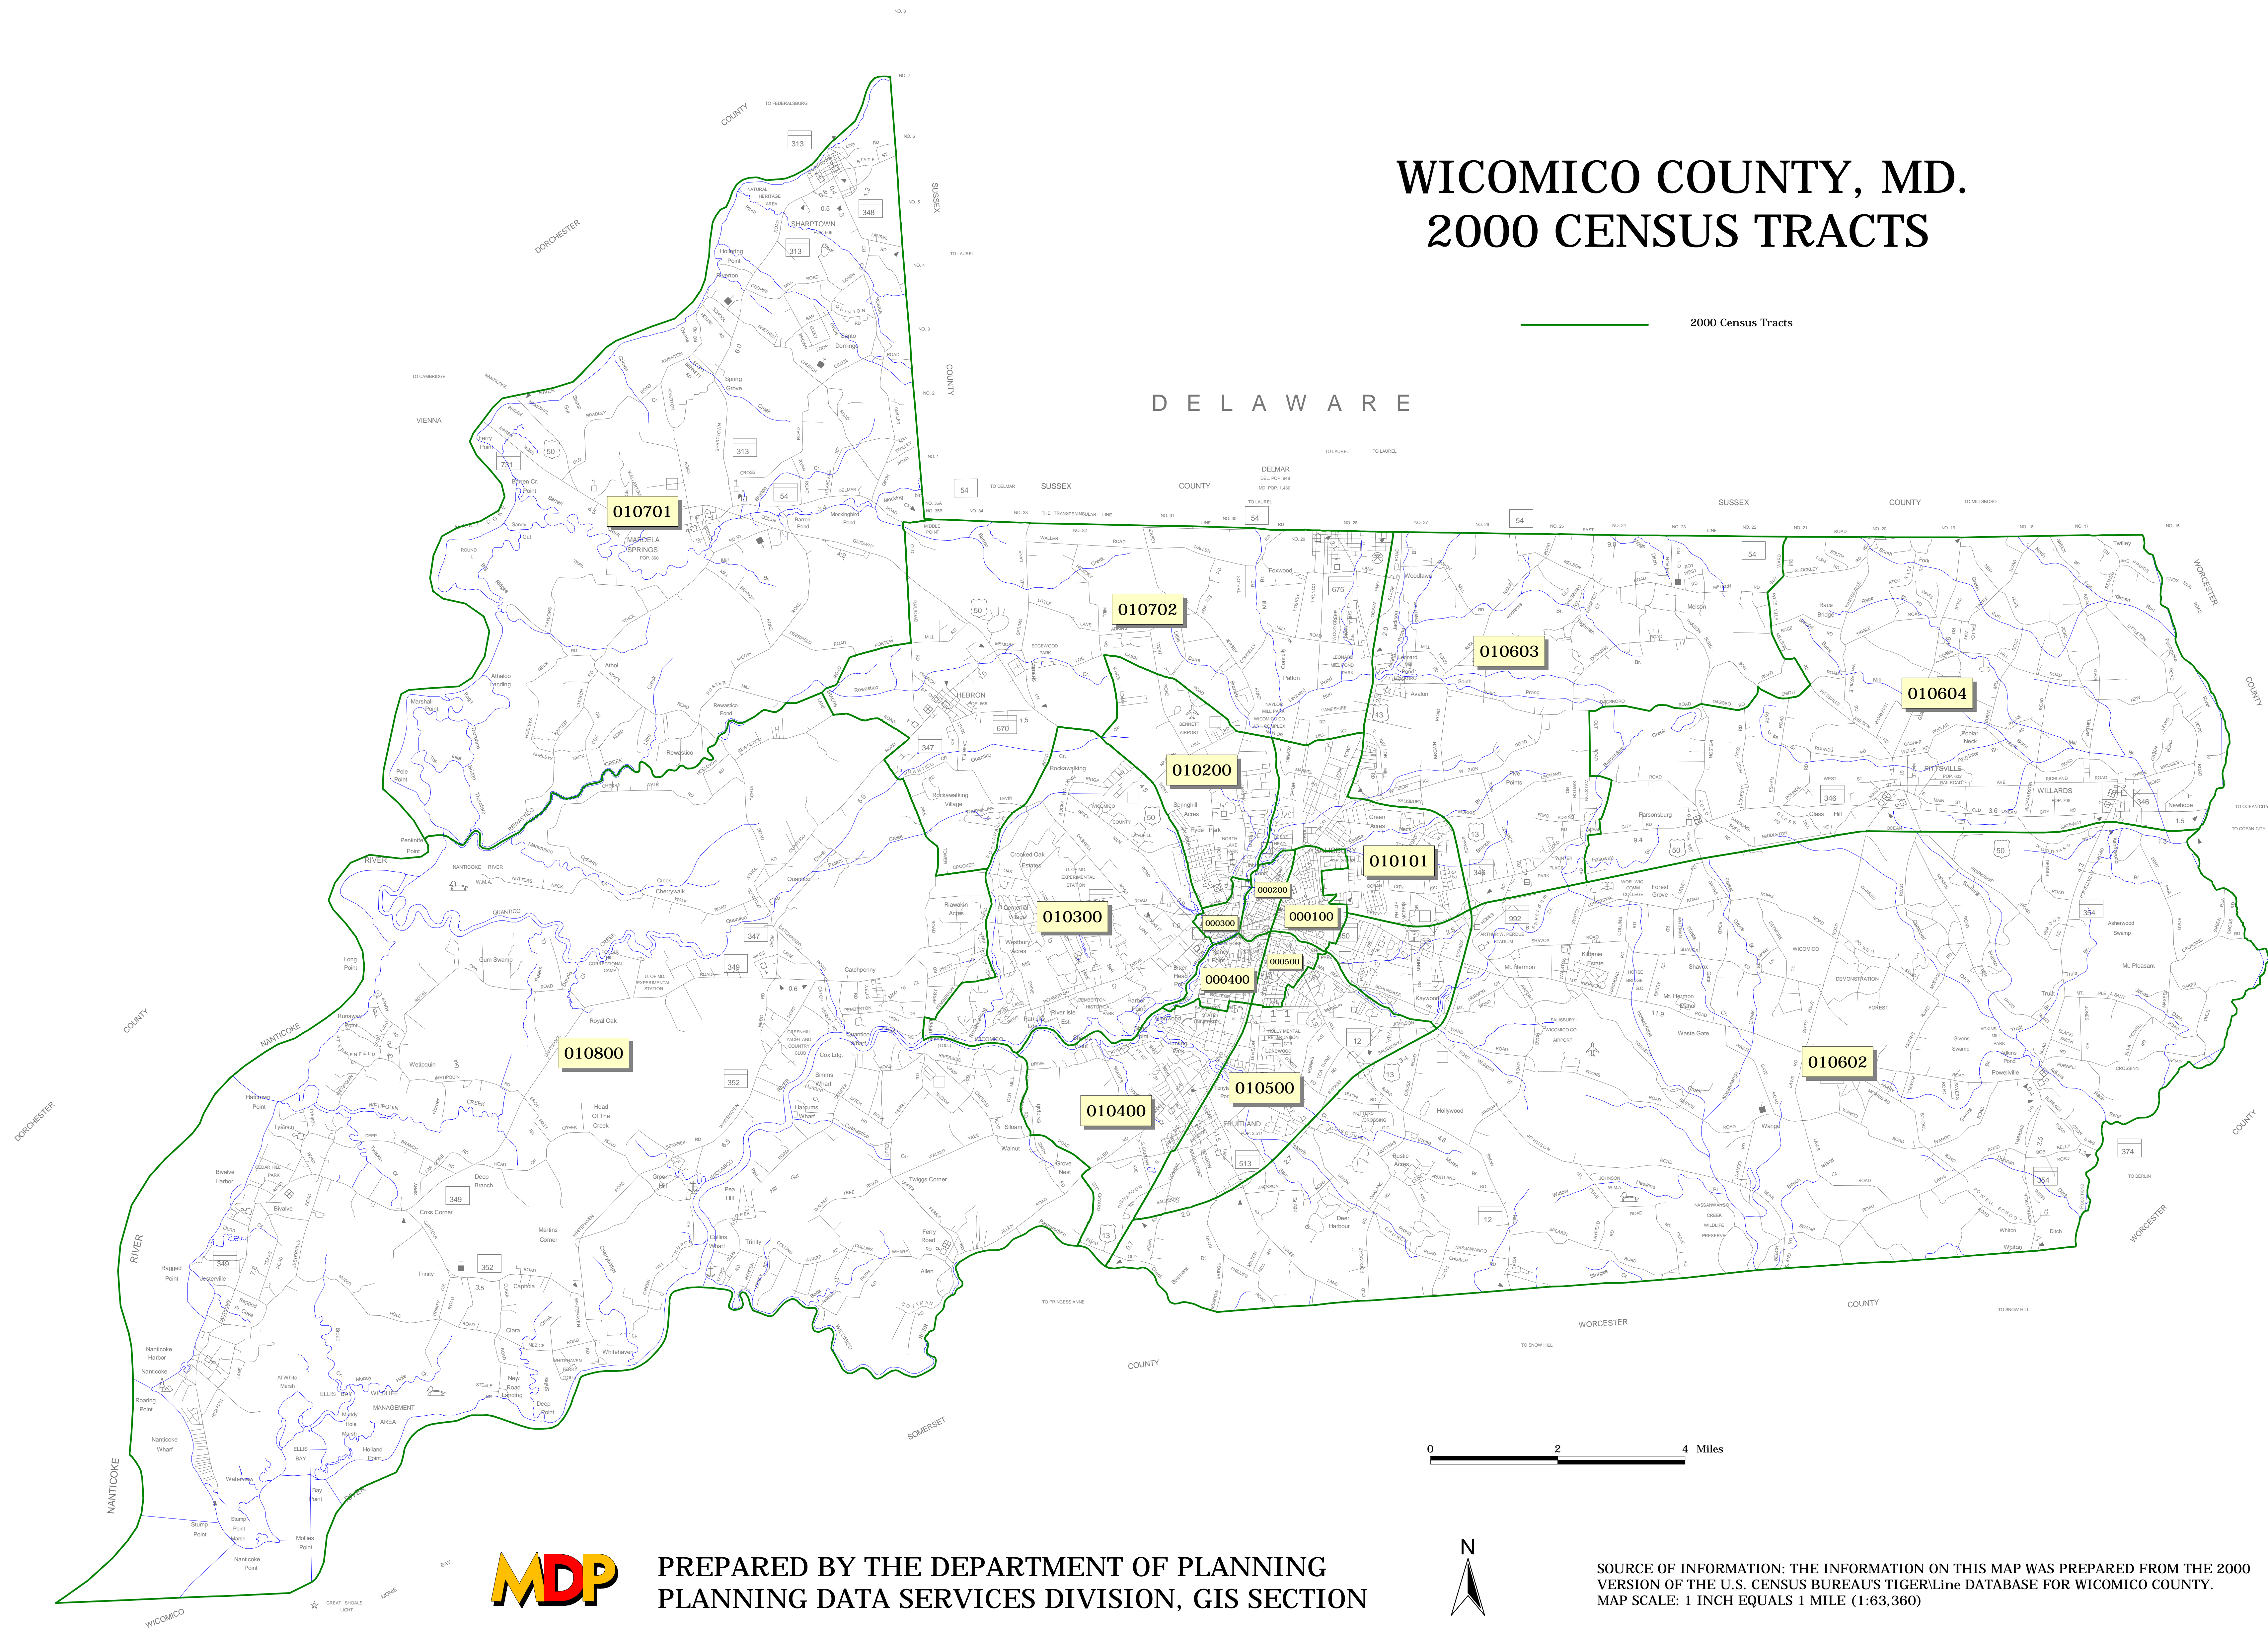

WICOMICO COUNTY, MD. 2000 CENSUS TRACTS

2000 Census Tracts

DELAWARE

PREPARED BY THE DEPARTMENT OF PLANNING
PLANNING DATA SERVICES DIVISION, GIS SECTION

SOURCE OF INFORMATION: THE INFORMATION ON THIS MAP WAS PREPARED FROM THE 2000
VERSION OF THE U.S. CENSUS BUREAU'S TIGER/Line DATABASE FOR WICOMICO COUNTY.
MAP SCALE: 1 INCH EQUALS 1 MILE (1:63,360)