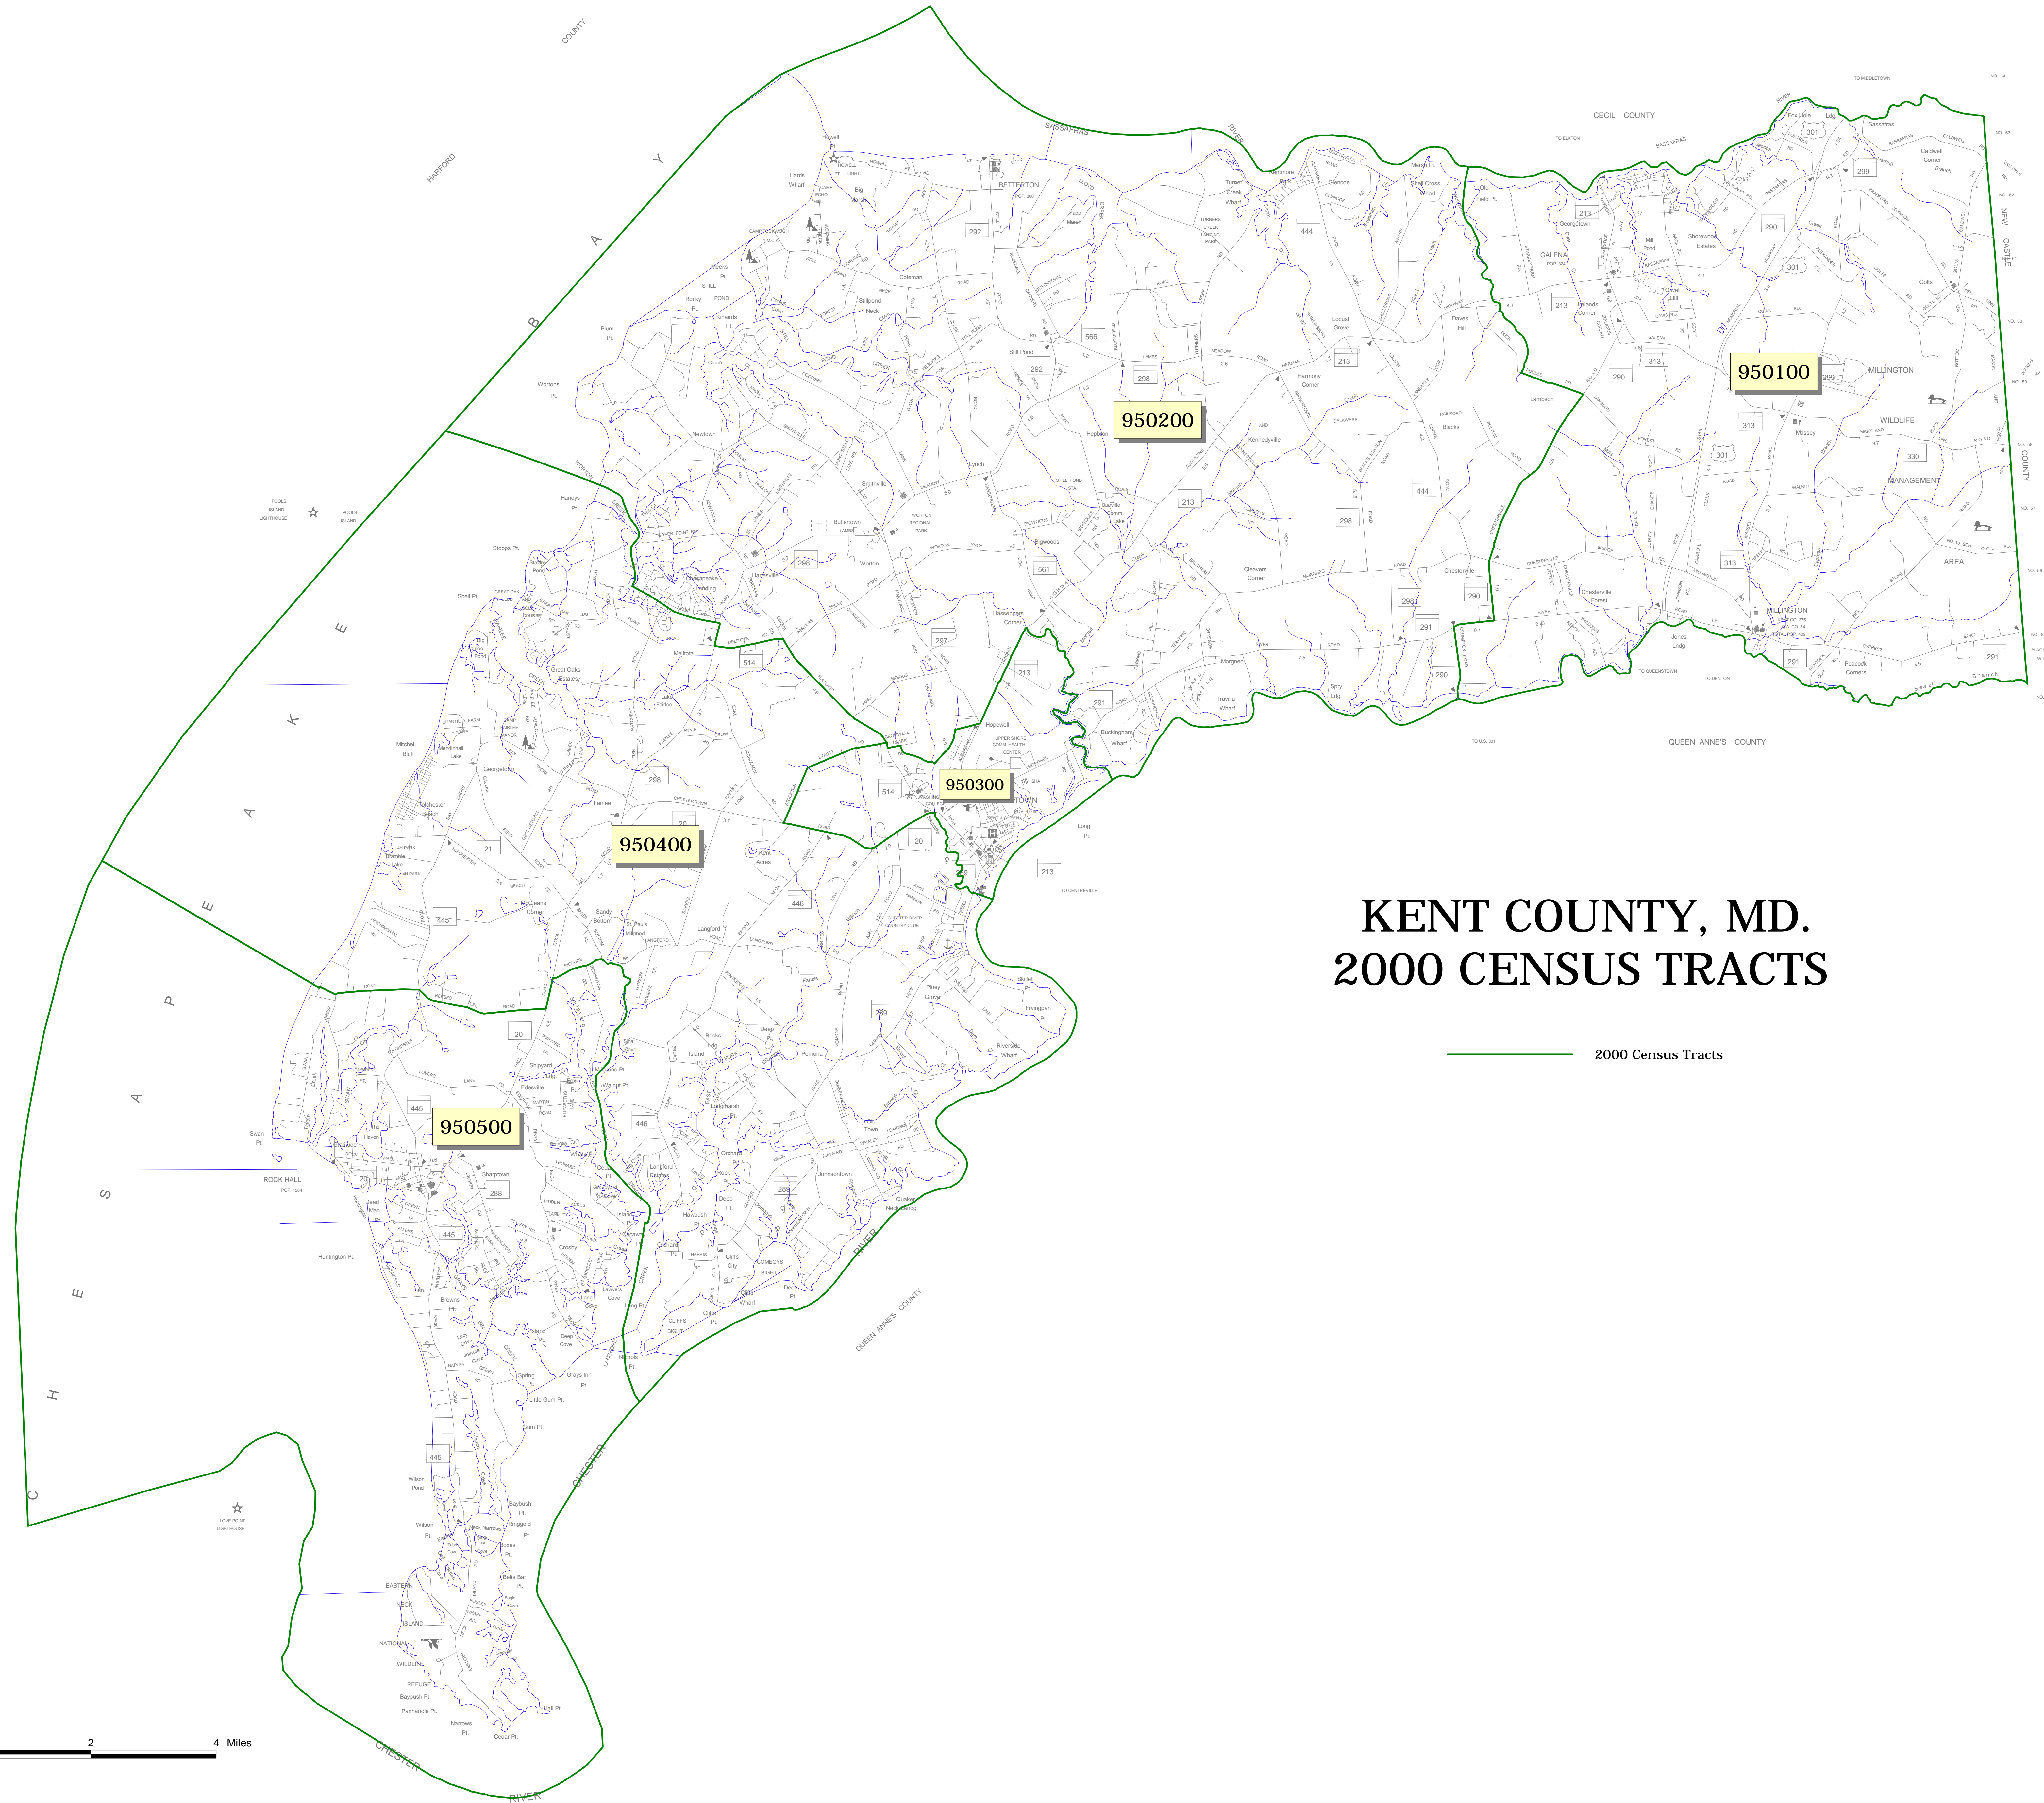

DELAWARE

KENT COUNTY, MD. 2000 CENSUS TRACTS

— 2000 Census Tracts

PREPARED BY THE DEPARTMENT OF PLANNING
PLANNING DATA SERVICES DIVISION, GIS SECTION

SOURCE OF INFORMATION: THE INFORMATION ON THIS MAP WAS PREPARED FROM THE 2000 VERSION OF THE U.S. CENSUS BUREAU'S TIGERLine DATABASE FOR KENT COUNTY. MAP SCALE: 1 INCH EQUALS 1 MILE (1:63,360)