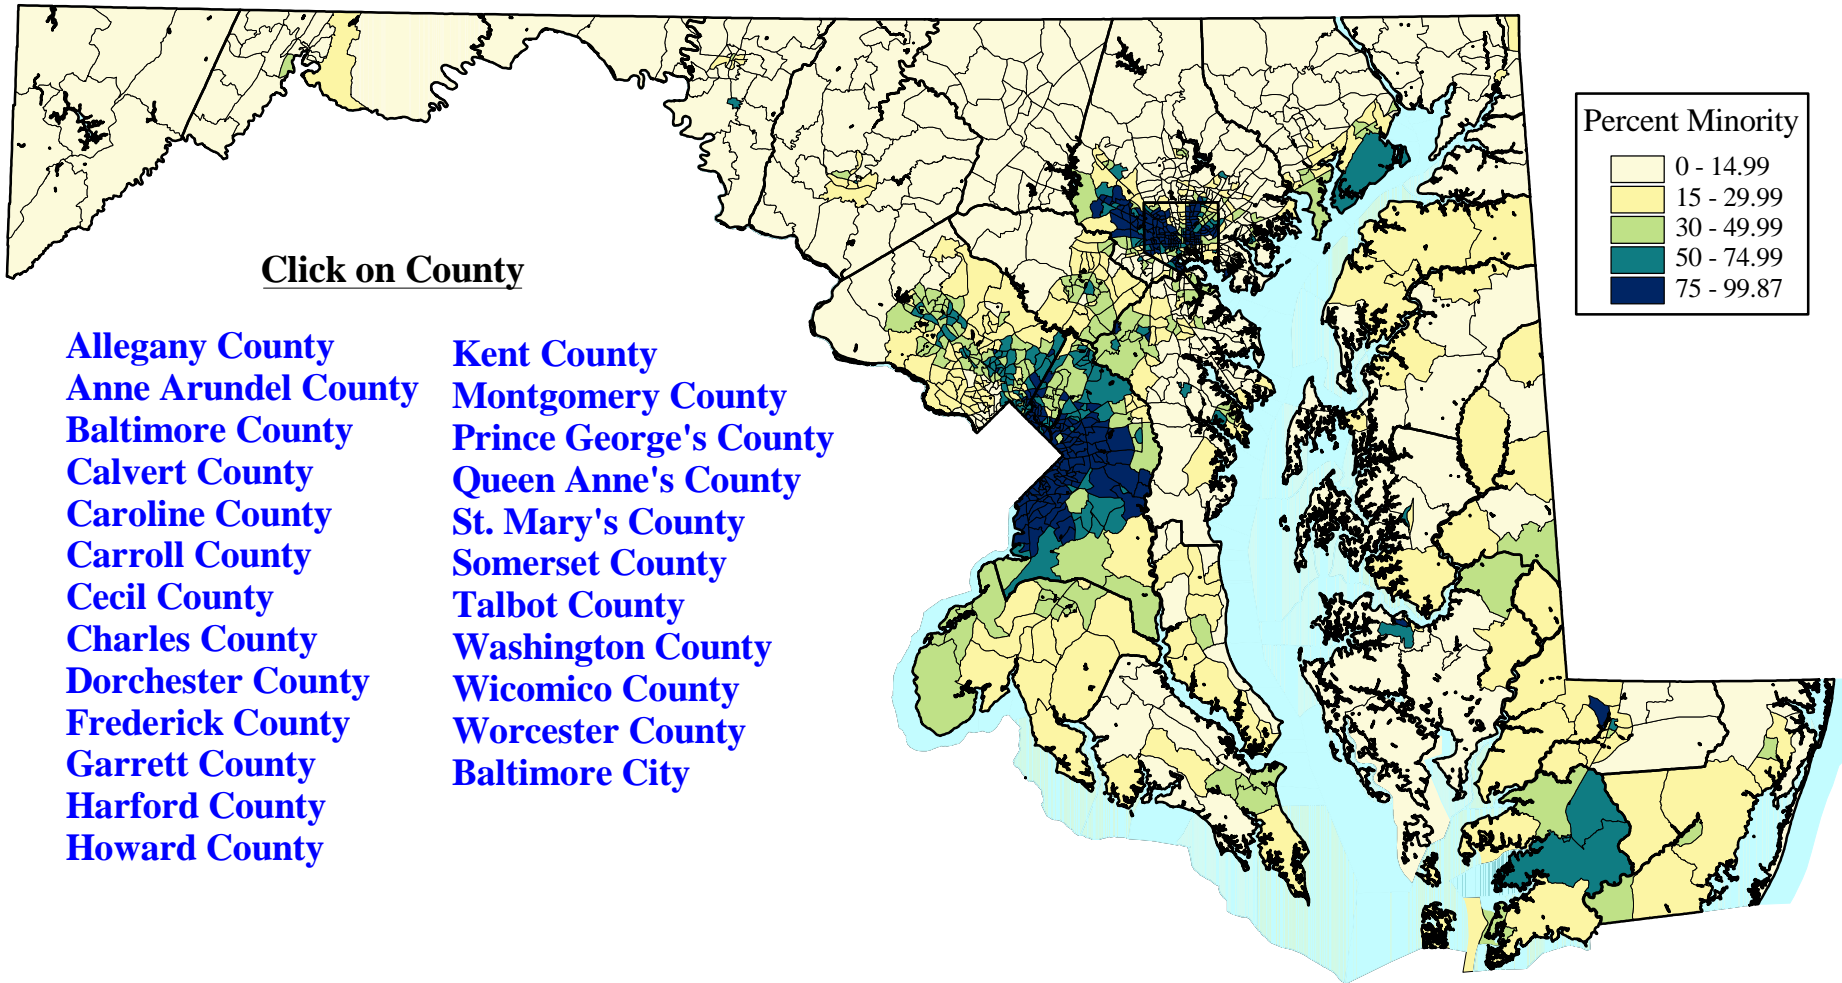

# Percent Minority in Maryland by Census Tract - 2000

Source: U.S. Census Bureau, 2000 Census, SF1.  
Prepared by the Maryland Department of Planning, Planning Data Services, April 2002.