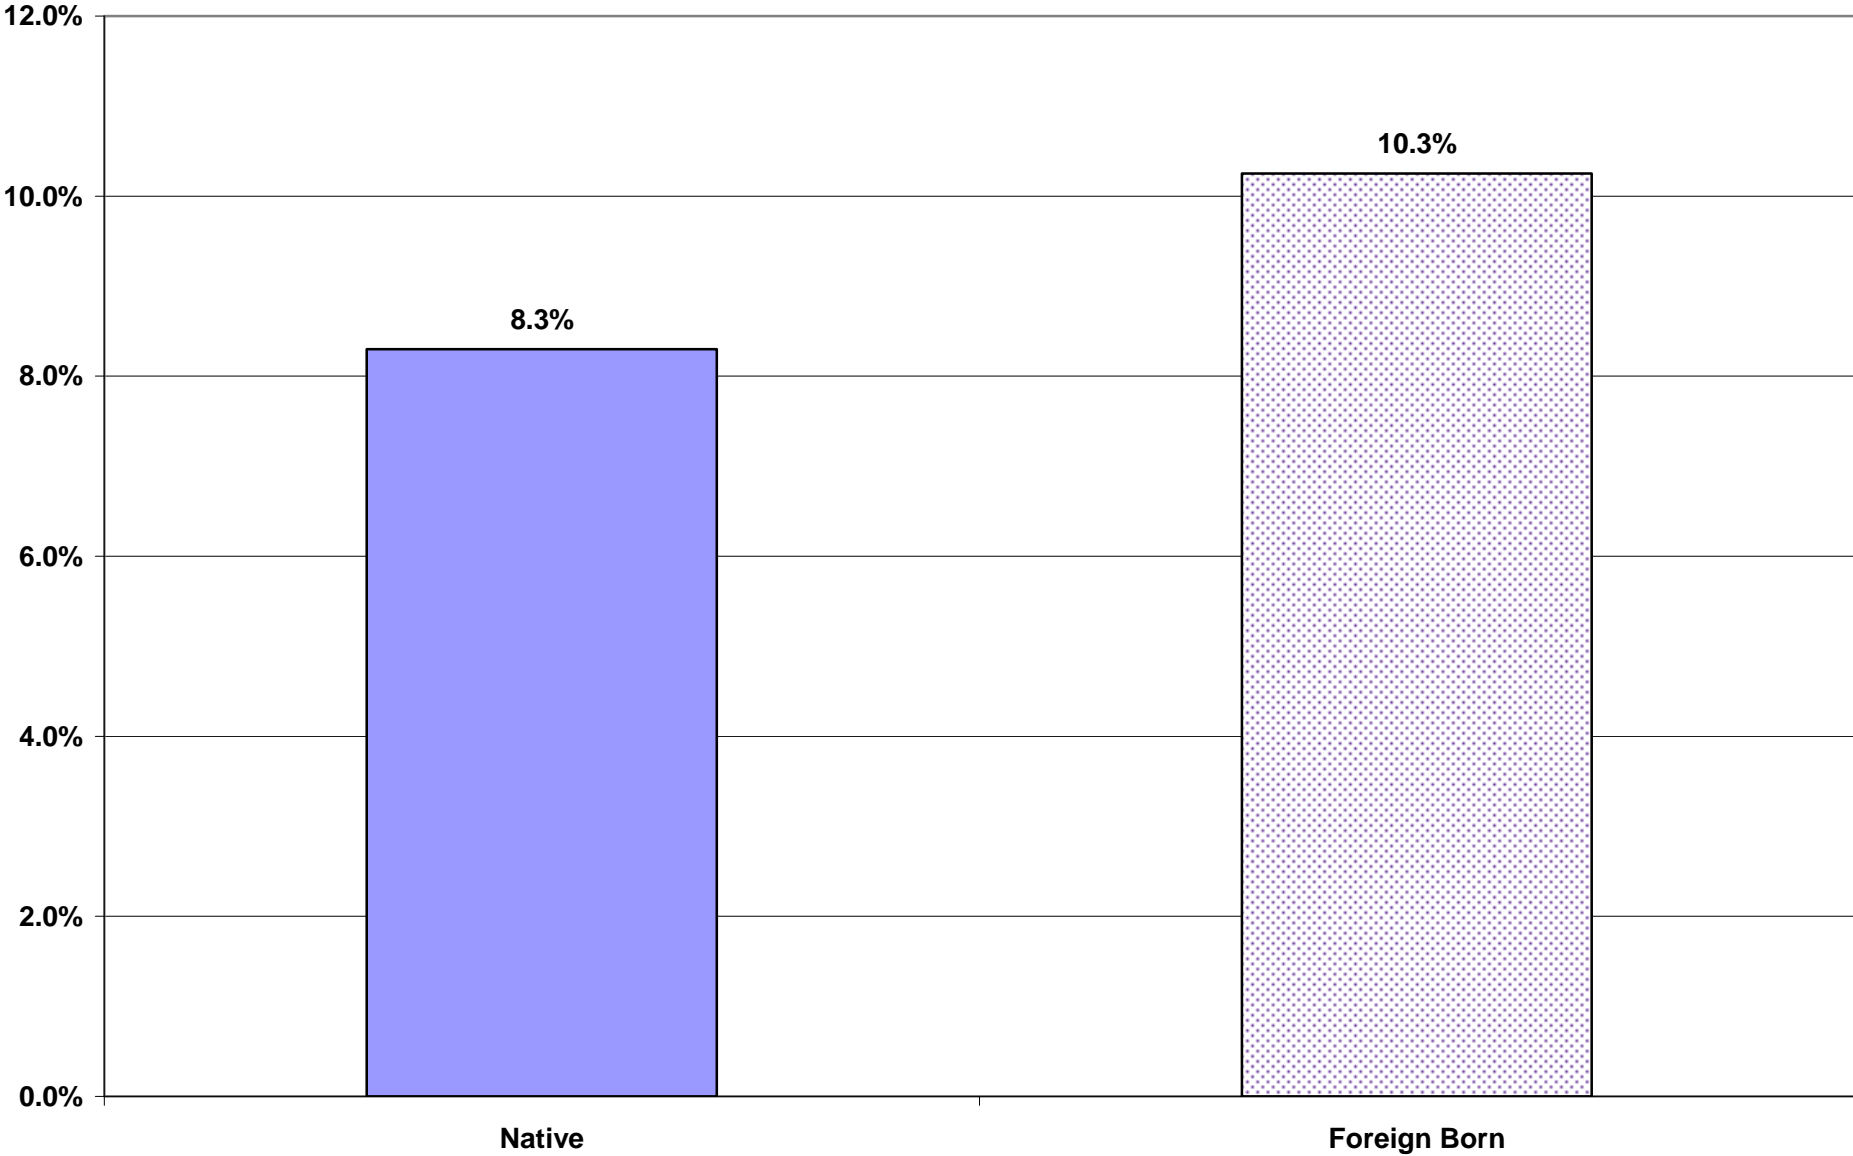

Chart 3. Poverty Rates in Maryland for Native and Foreign Born Residents - 1999

Prepared by the Maryland Department of Planning, Planning Data Services from Census 2000, SF3, August 2002