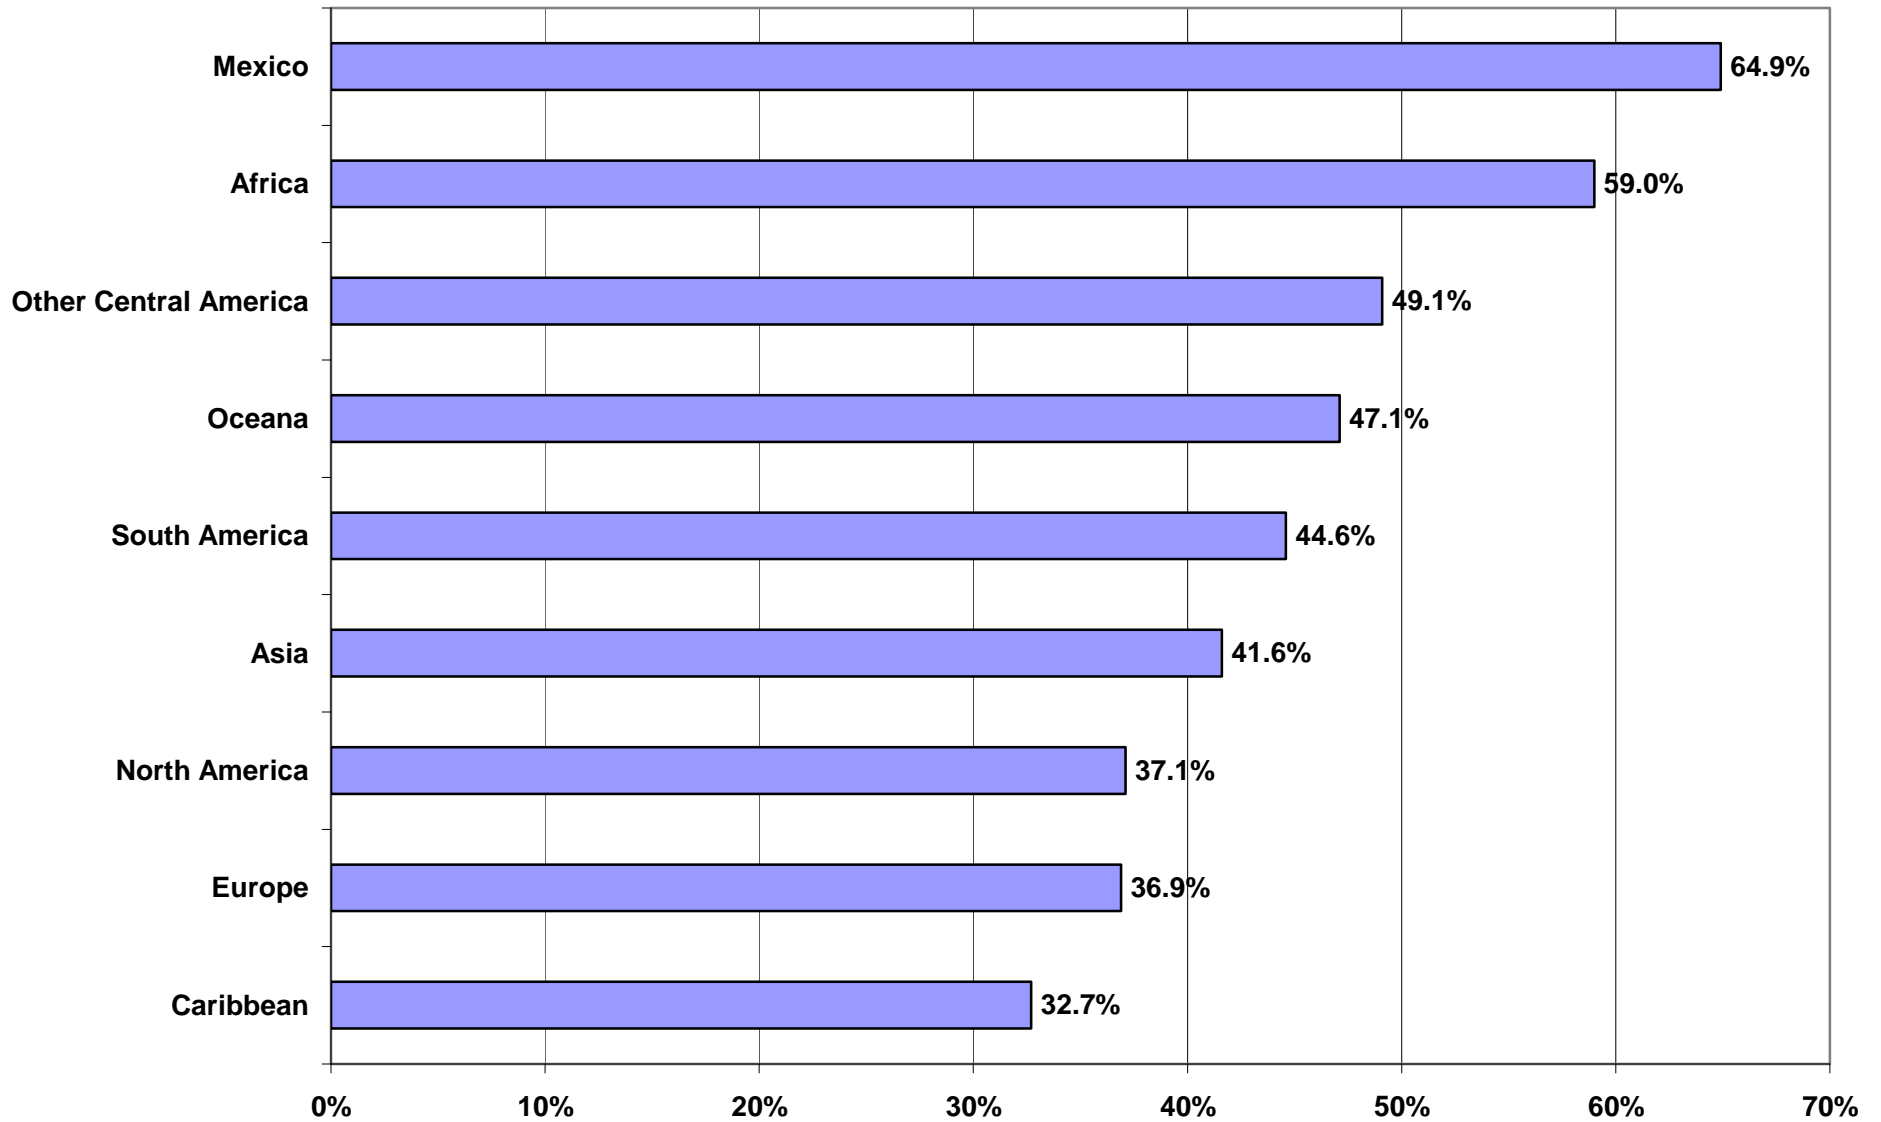

**Chart 6. Percent of Foreign Born, by Place of Origin, Who Came to Maryland
Between 1990 and 2000 ***

* Percent is calculated by dividing the foreign born by place of origin who arrived between 1990 and 2000 by the total foreign born by place of origin. Prepared by the Maryland Department of Planning, Planning Data Services from Census 2000, SF3, August 2002