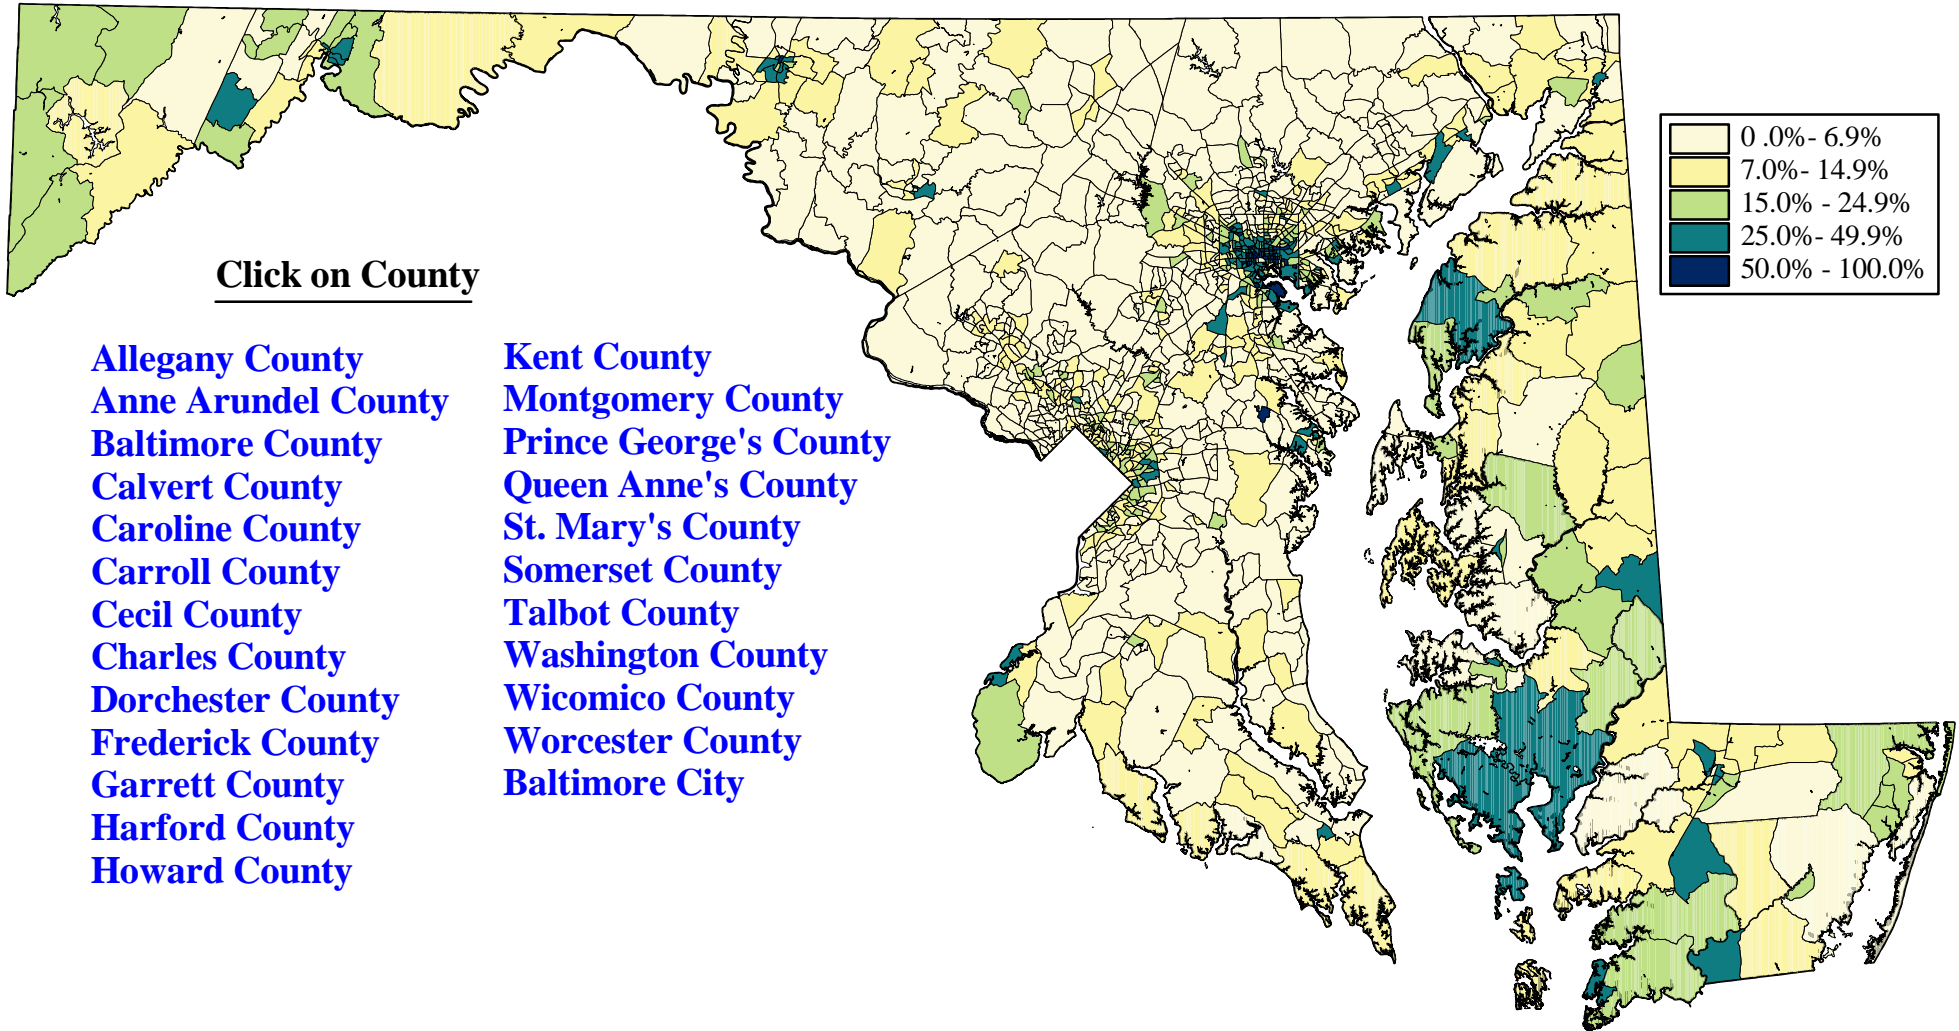

Poverty Rate for Individuals Under 18 for Maryland's Census Tracts- 2000

Prepared by the Maryland Department of Planning, Planning Data Services Division, August 2002.
Source: U.S. Census Bureau, 2000 Census Summary File 3.