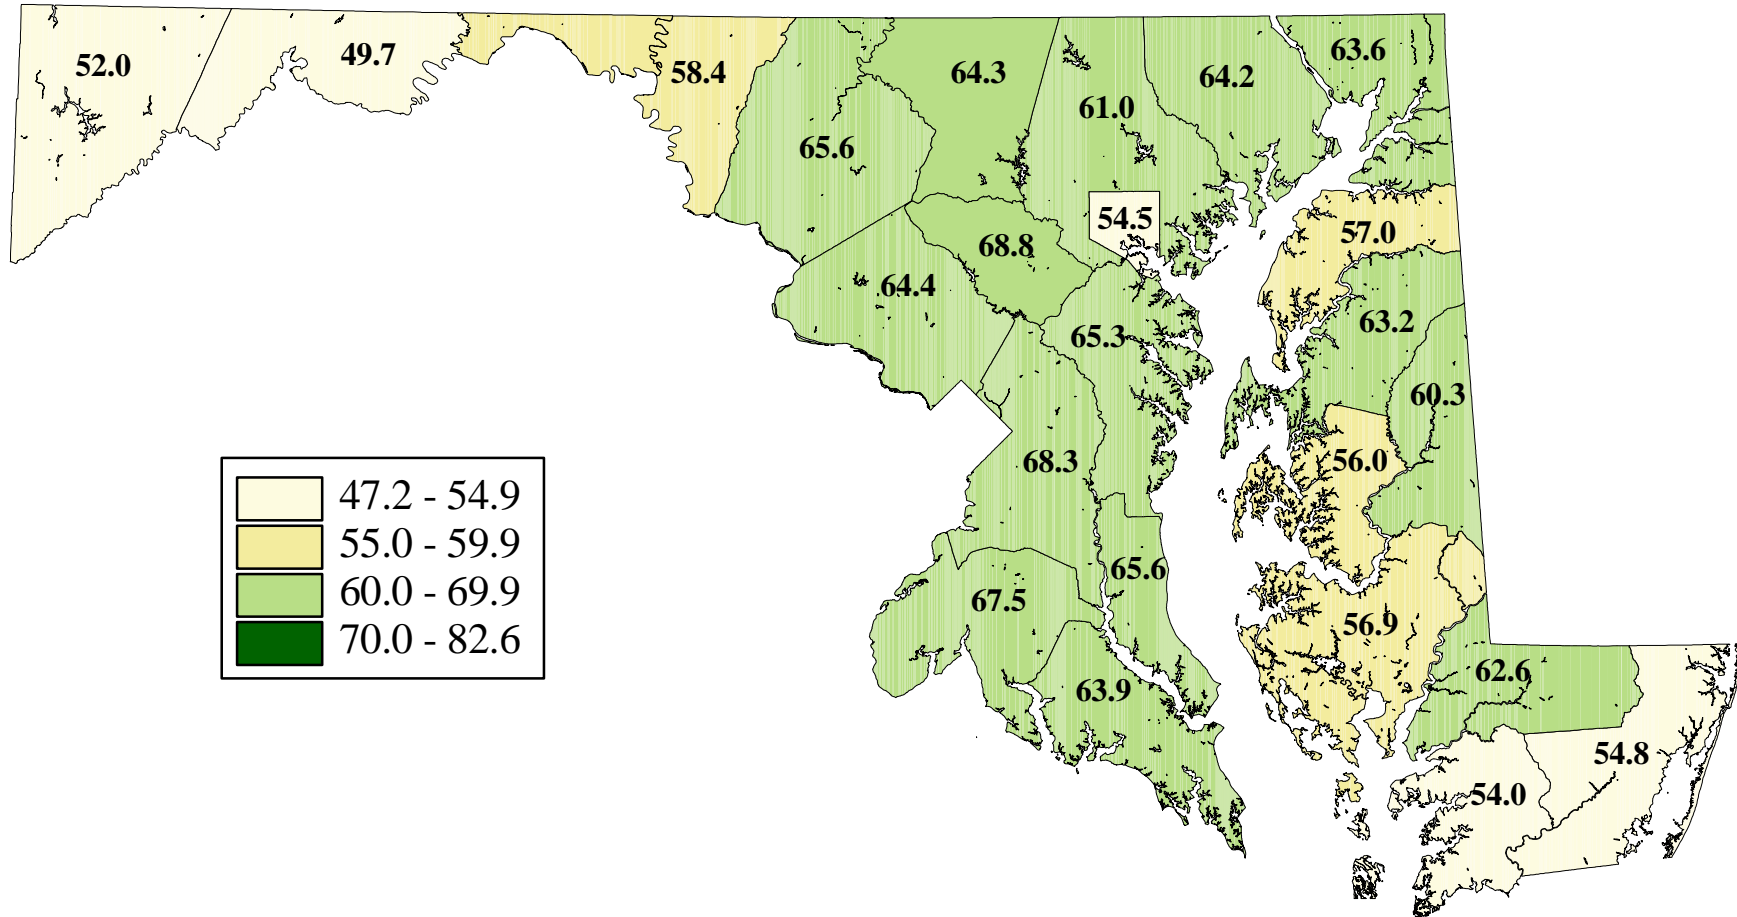

## Percent of the Female Population Ages 16+ in the Labor Force for Maryland's Jurisdictions - 2000

Source: U.S. Census Bureau 2000.  
Prepared by the Maryland Department of Planning, Planning Data Services, May 2002.