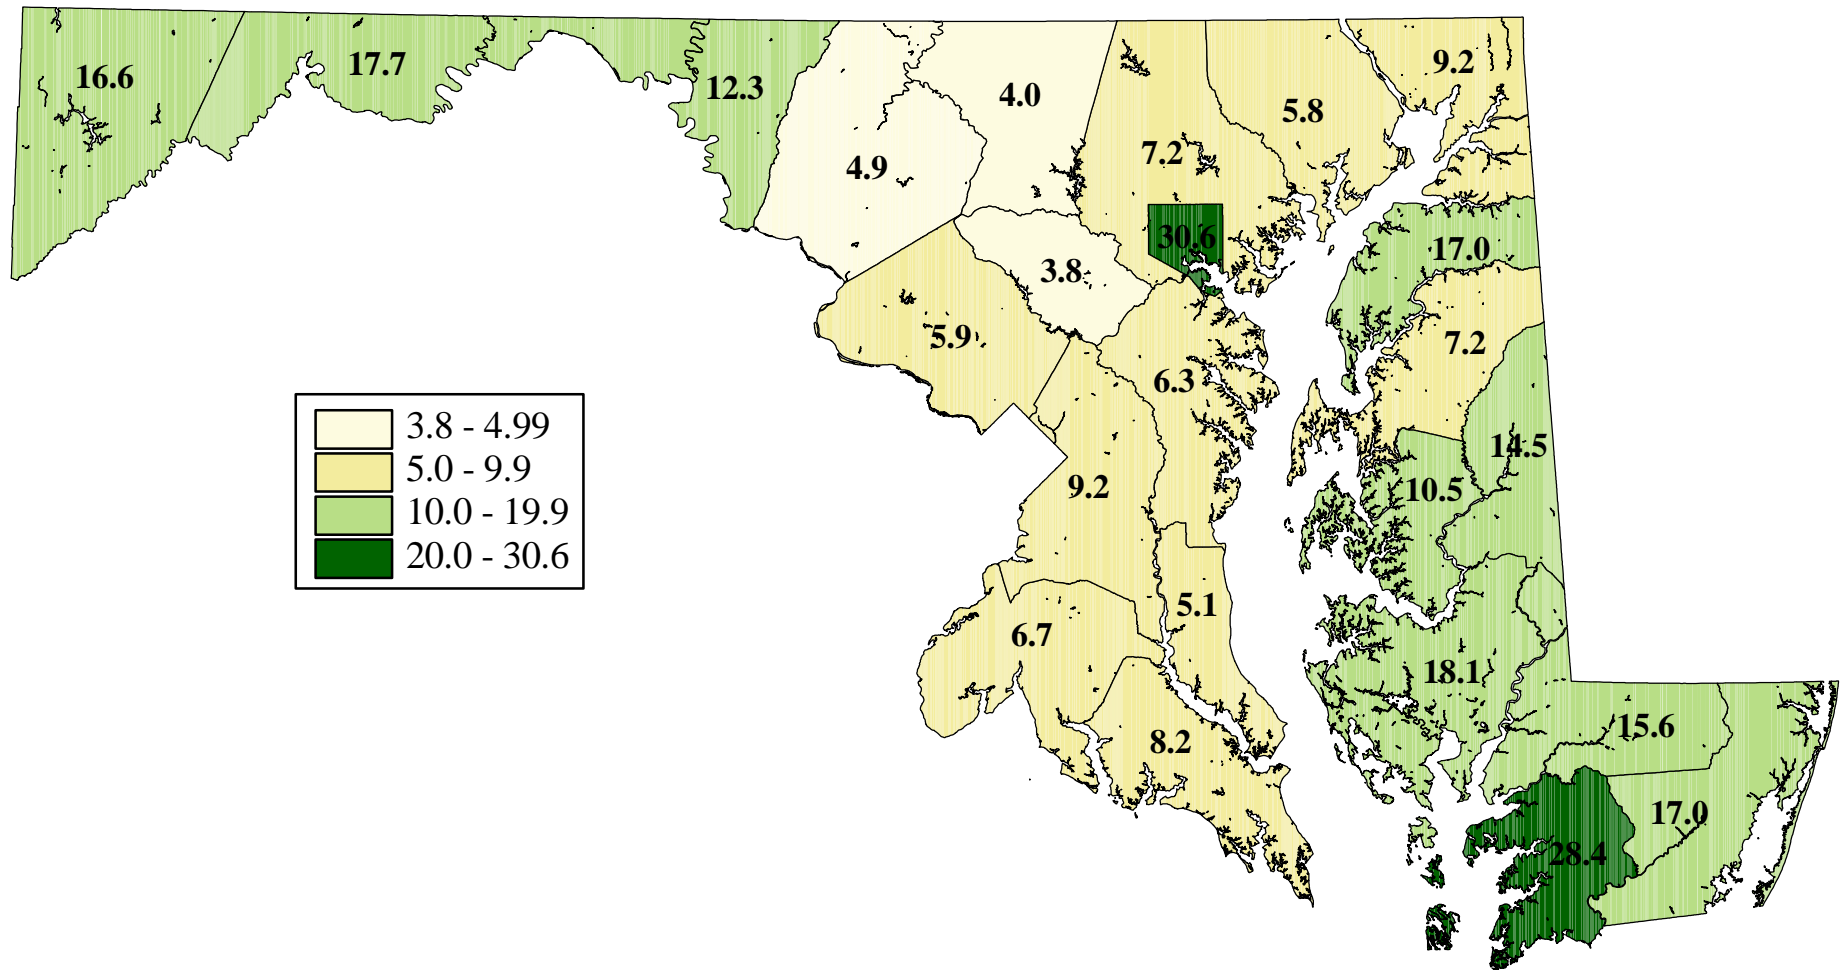

Poverty Rate for Children Under Age 18 for Maryland's Jurisdictions - 2000

Source: U.S. Census Bureau 2000.
Prepared by the Maryland Department of Planning, Planning Data Services, May 2002.