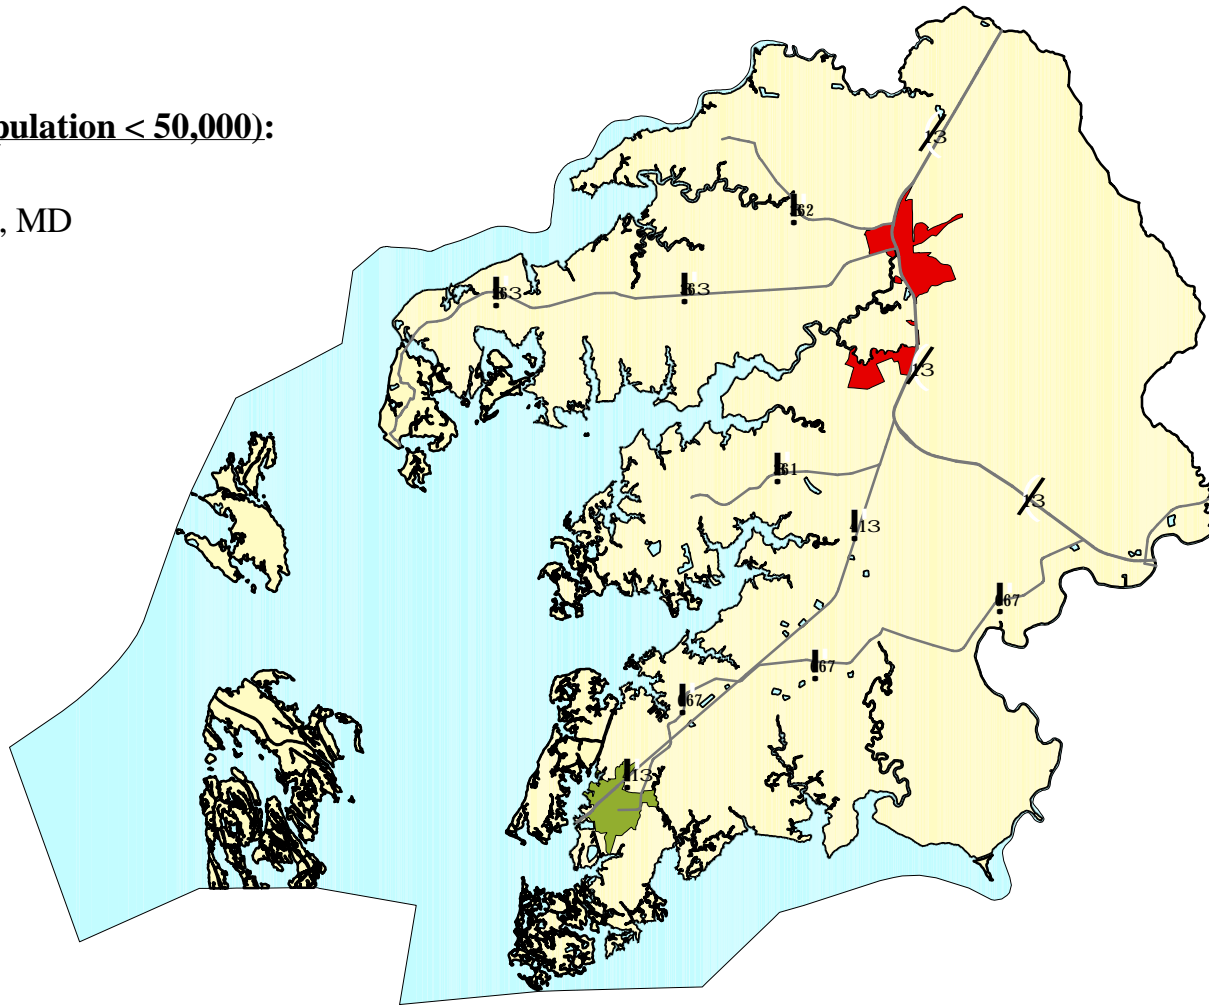

Urban Areas in Somerset County, Maryland - 2000

 Major Roads

Urban Cluster (Population < 50,000):

-  Crisfield, MD
-  Princess Anne, MD

Source: U.S. Department of Commerce. Bureau of the Census. 2000 Census of Population
Prepared by the Maryland Department of Planning, Planning Data Services. June 2002.