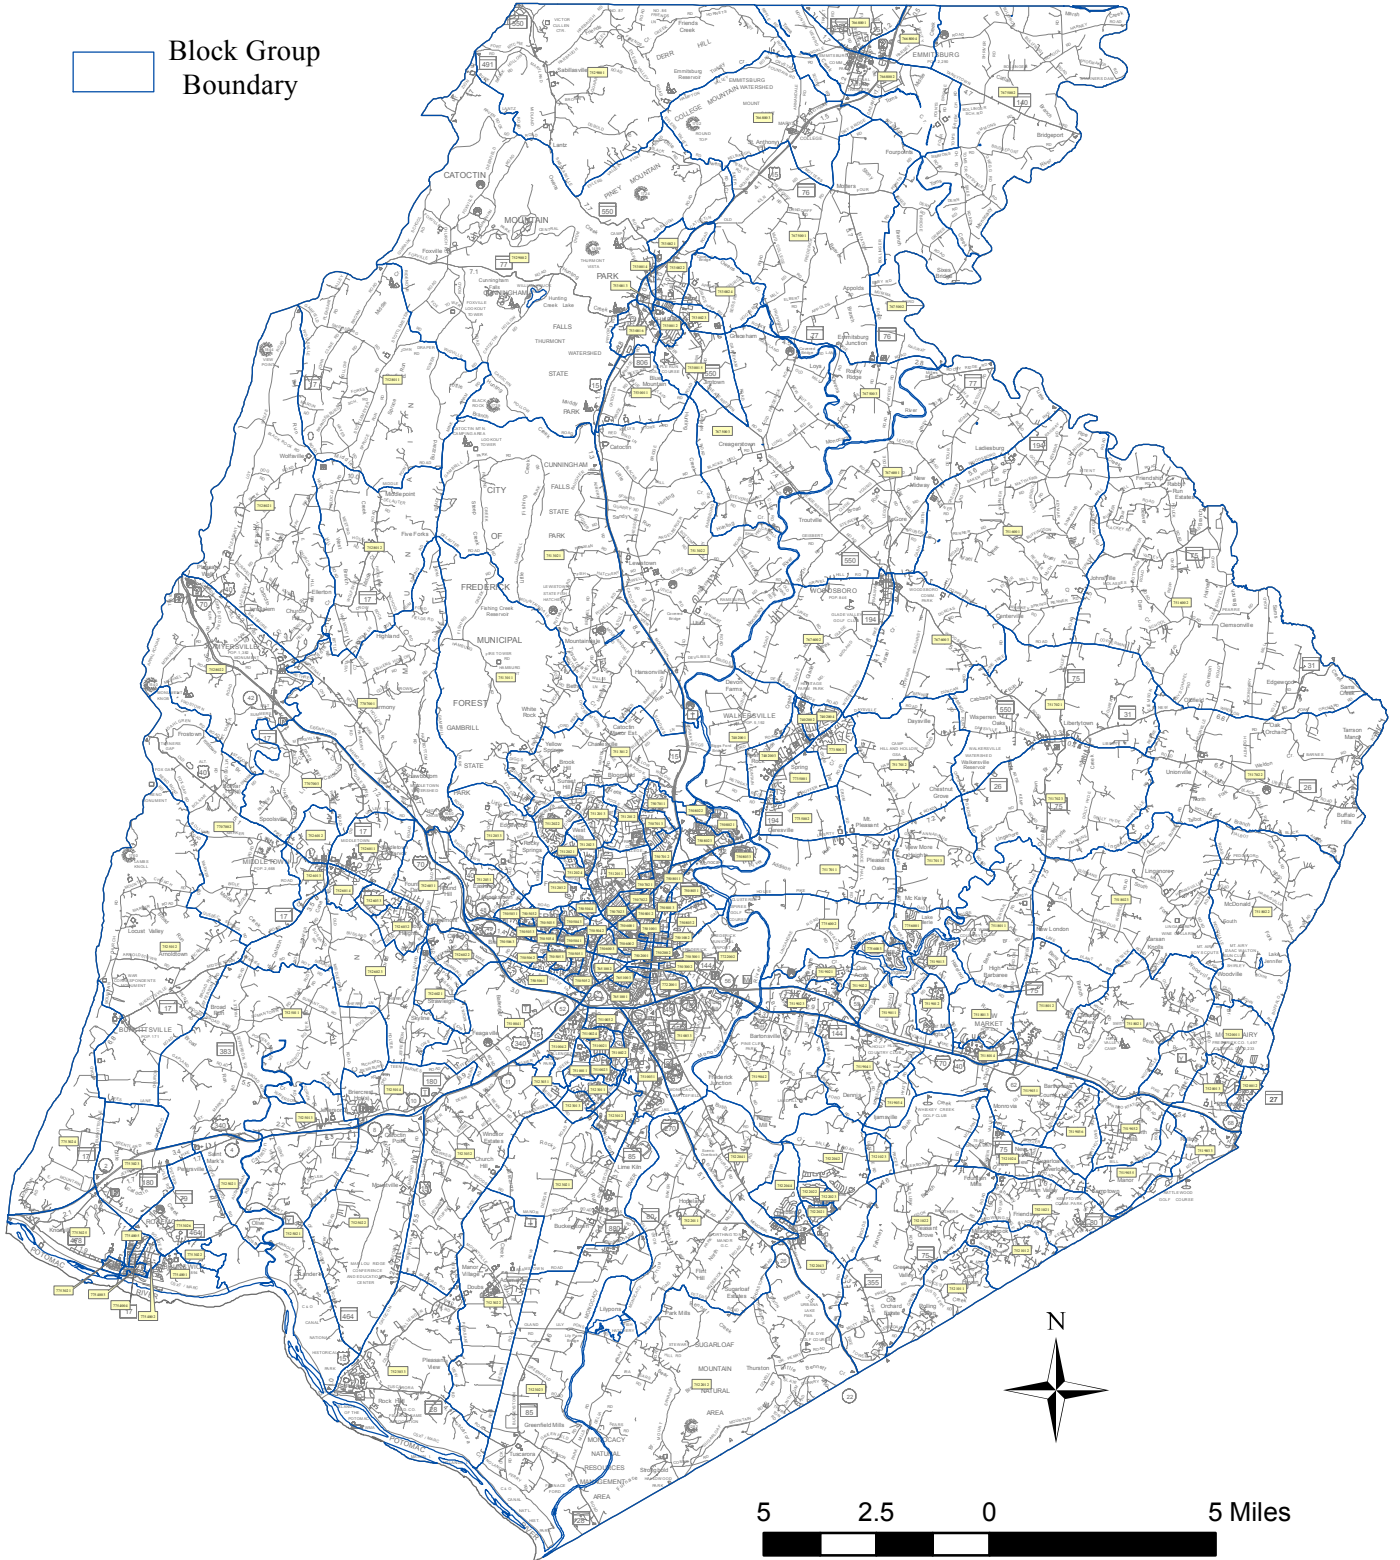

Frederick County, Maryland 2010 Block Groups

 Block Group
Boundary

Prepared by the Maryland Department of Planning,
Projections & Data Analysis / State Data Center
Source: U.S. Census Bureau, 2010 Census