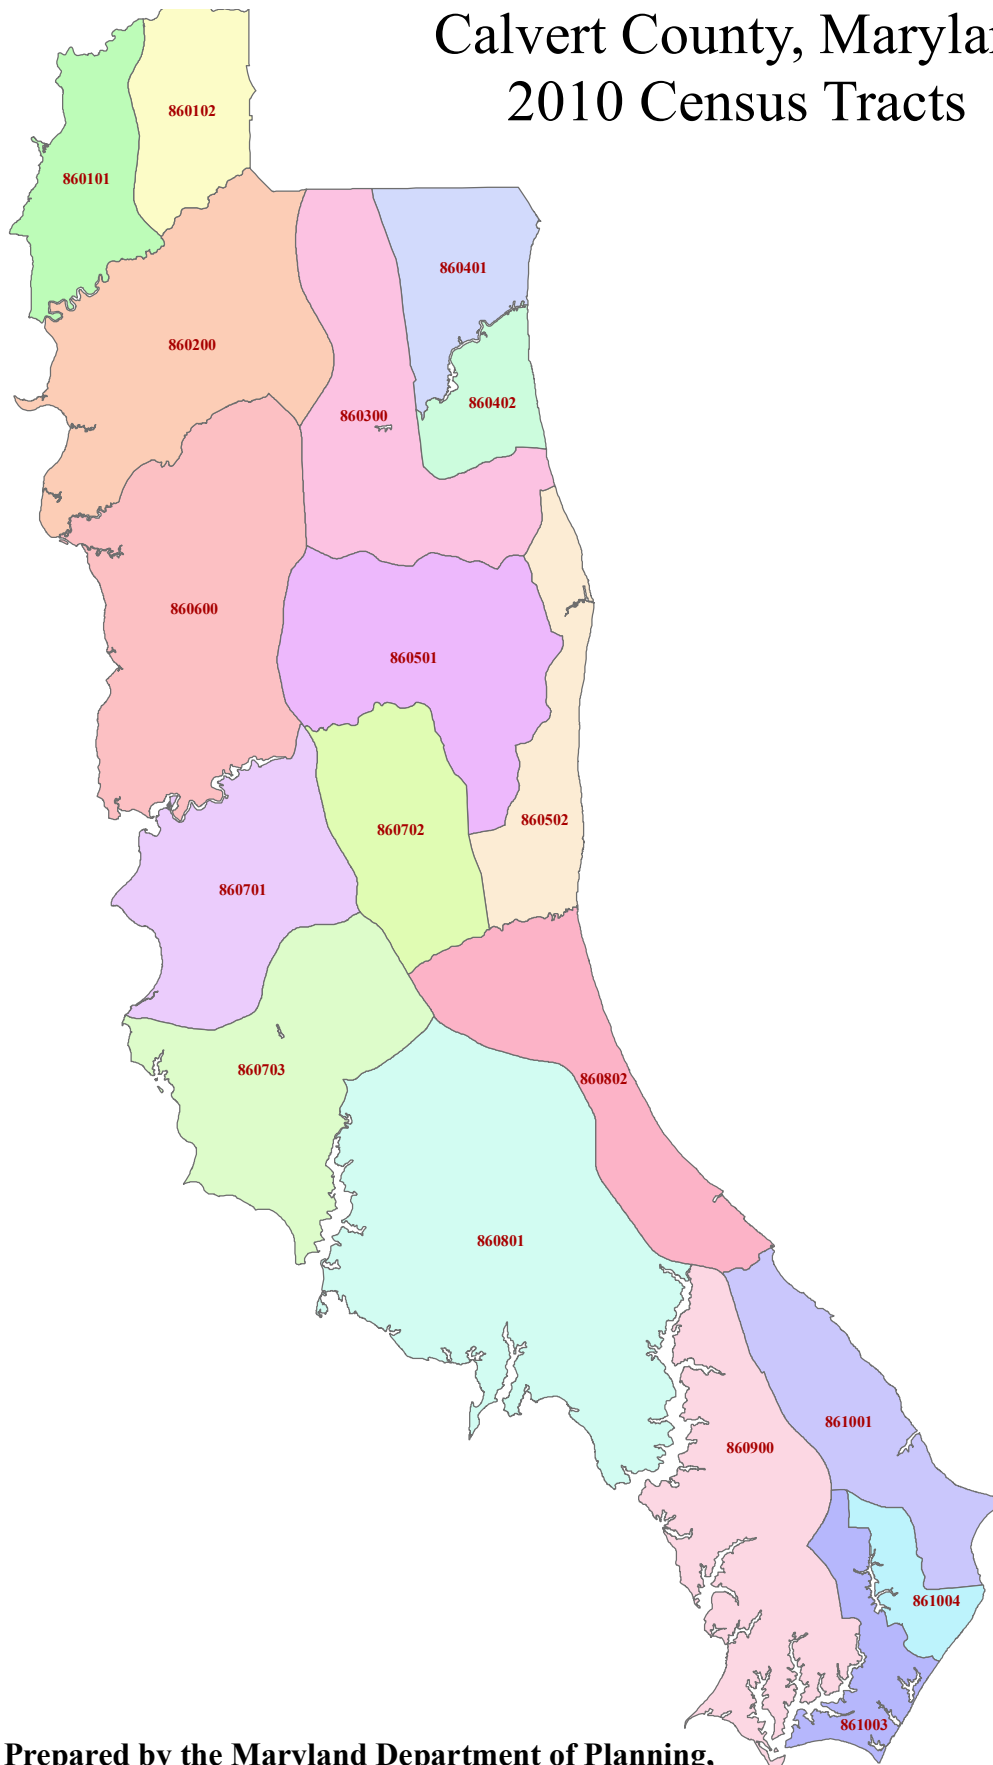

# Calvert County, Maryland 2010 Census Tracts

Prepared by the Maryland Department of Planning,  
Projections & Data Analysis / State Data Center  
Source: U.S. Census Bureau, 2010 Census