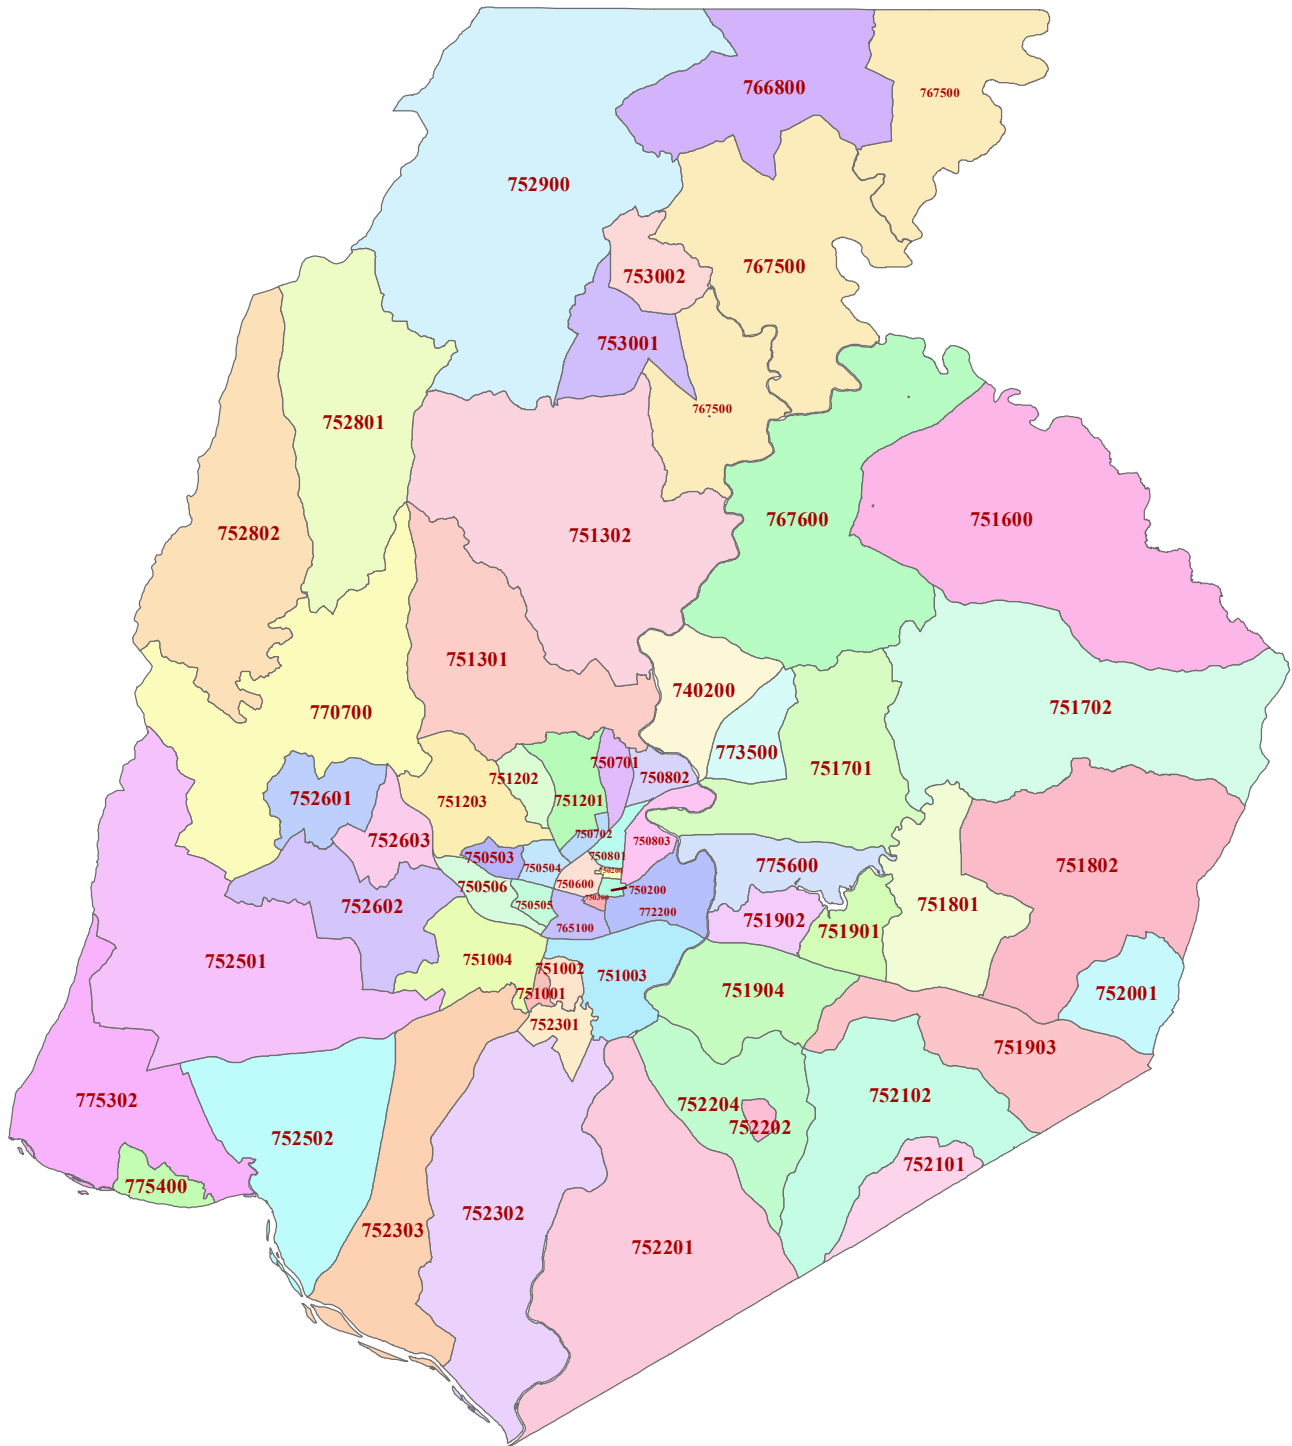

# Frederick County, Maryland 2010 Census Tracts

Prepared by the Maryland Department of Planning,  
Projections & Data Analysis / State Data Center  
Source: U.S. Census Bureau, 2010 Census