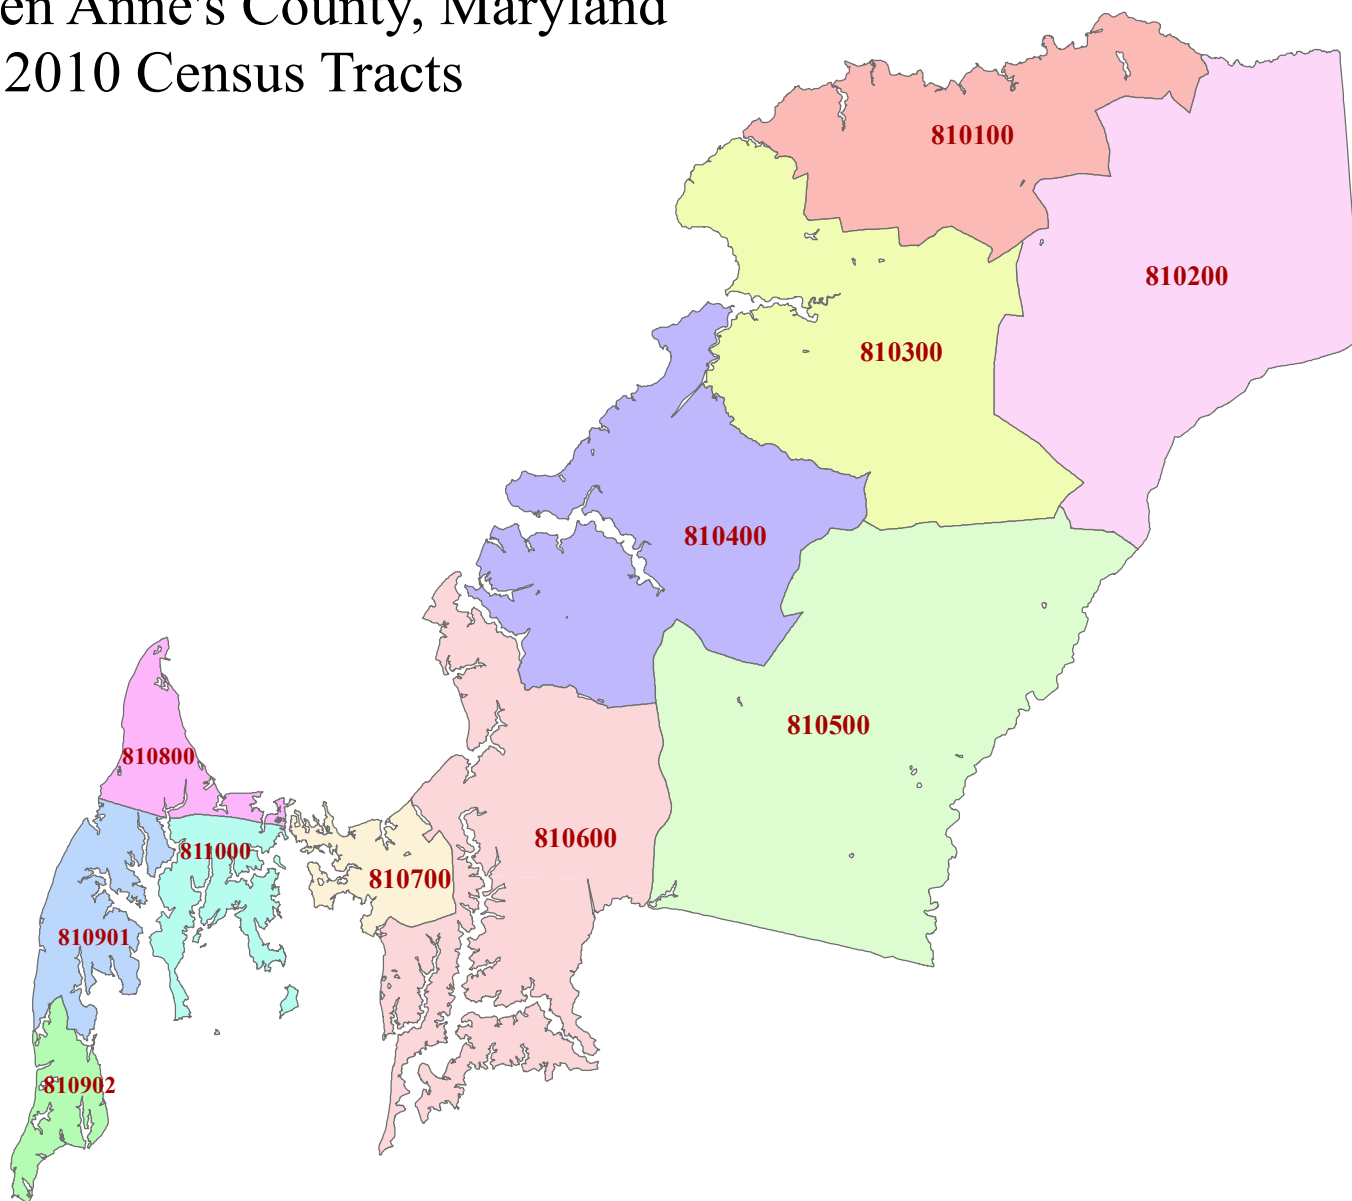

Queen Anne's County, Maryland 2010 Census Tracts

Prepared by the Maryland Department of Planning,
Projections & Data Analysis / State Data Center
Source: U.S. Census Bureau, 2010 Census