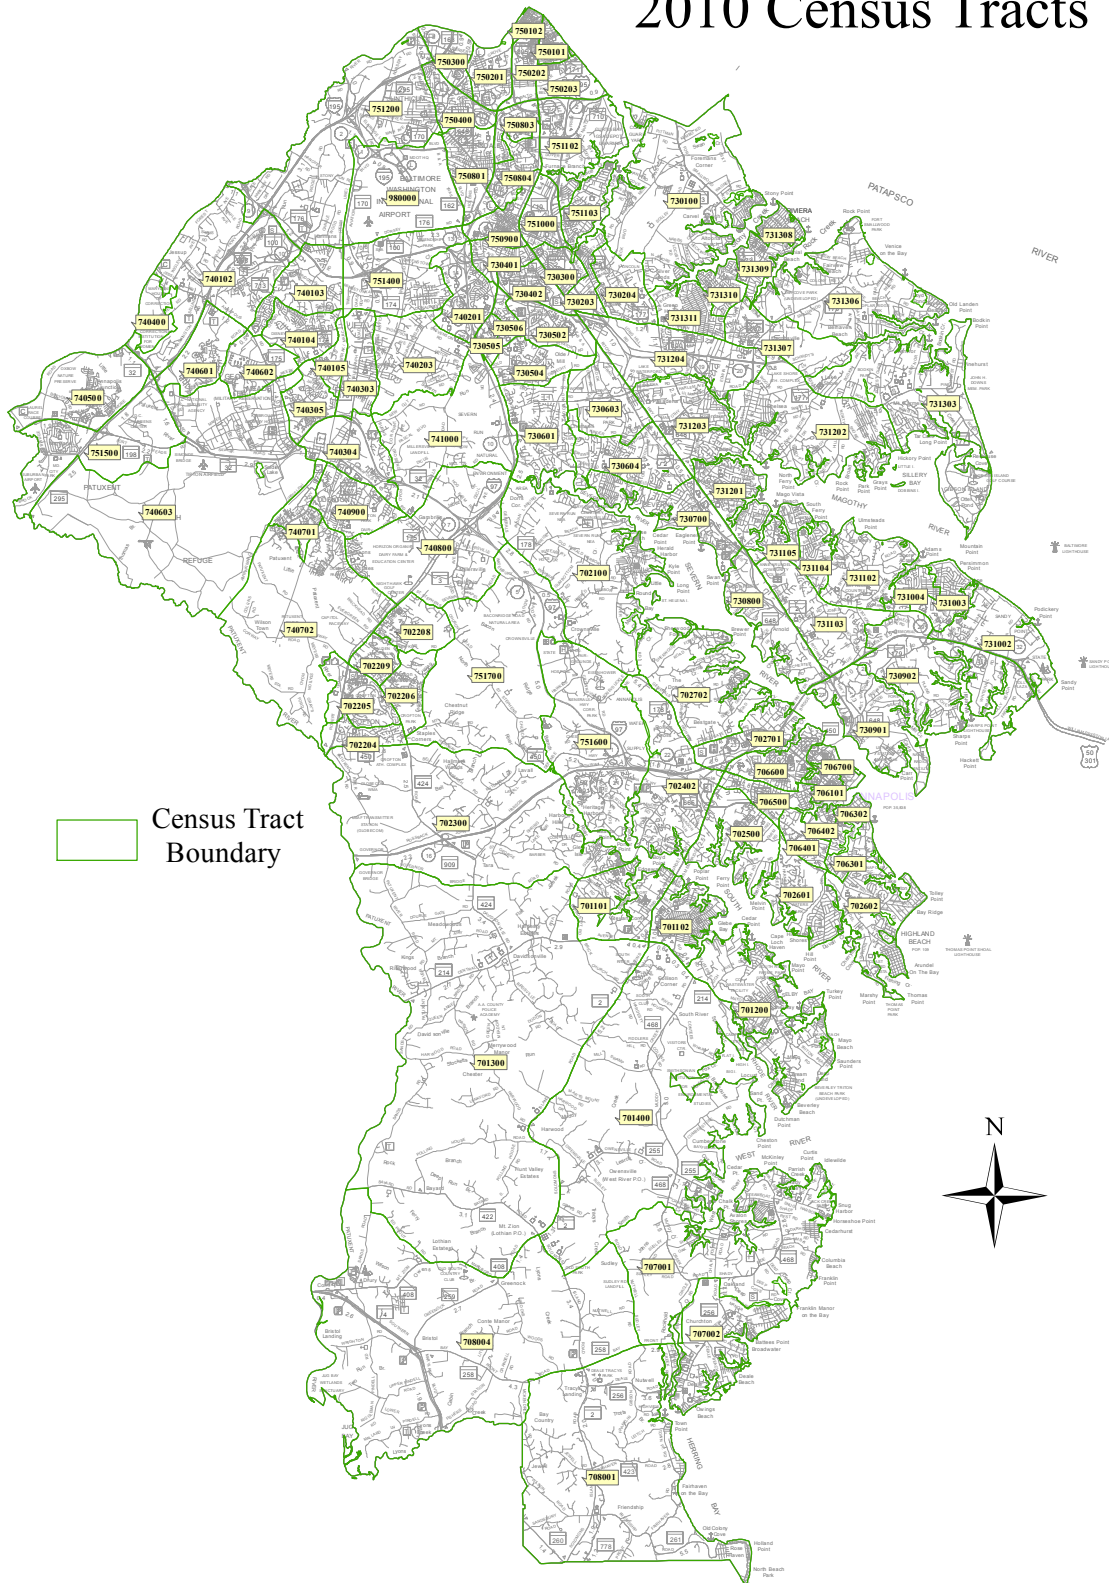

Anne Arundel County, Maryland 2010 Census Tracts

Prepared by the Maryland Department of Planning,
Projections & Data Analysis / State Data Center
Source: U.S. Census Bureau, 2010 Census