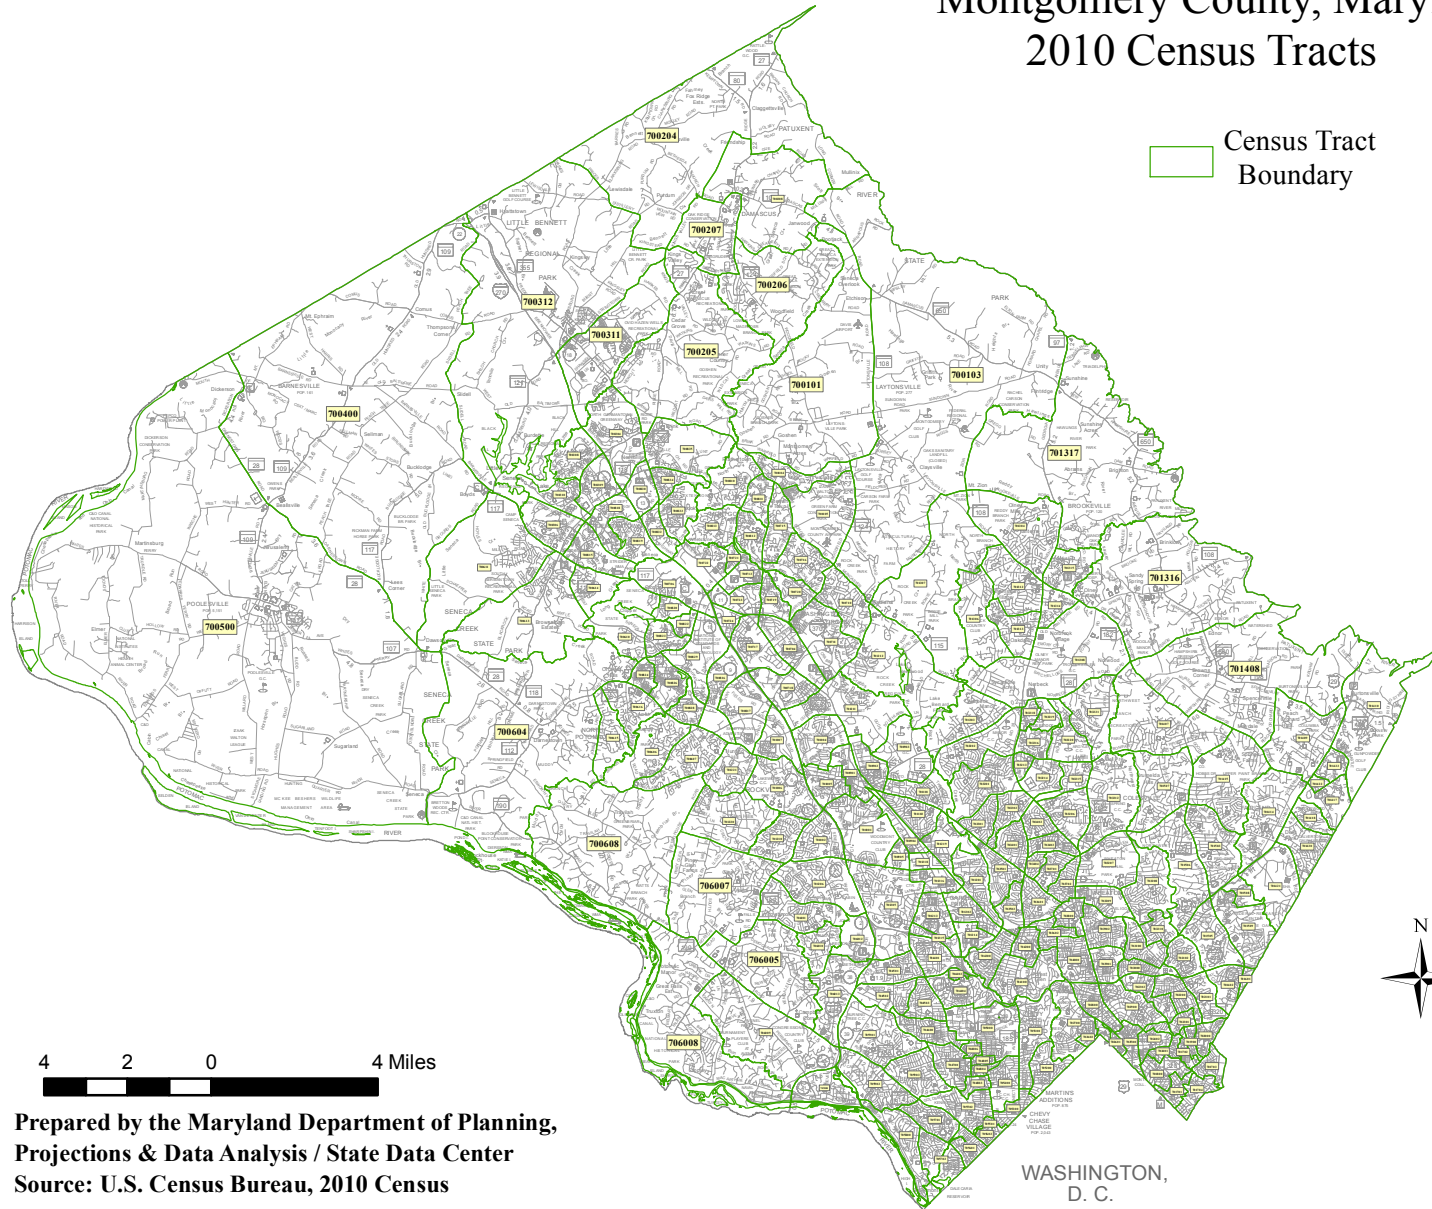

Montgomery County, Maryland 2010 Census Tracts

 Census Tract
Boundary

4 2 0 4 Miles

Prepared by the Maryland Department of Planning,
Projections & Data Analysis / State Data Center
Source: U.S. Census Bureau, 2010 Census

WASHINGTON,
D. C.