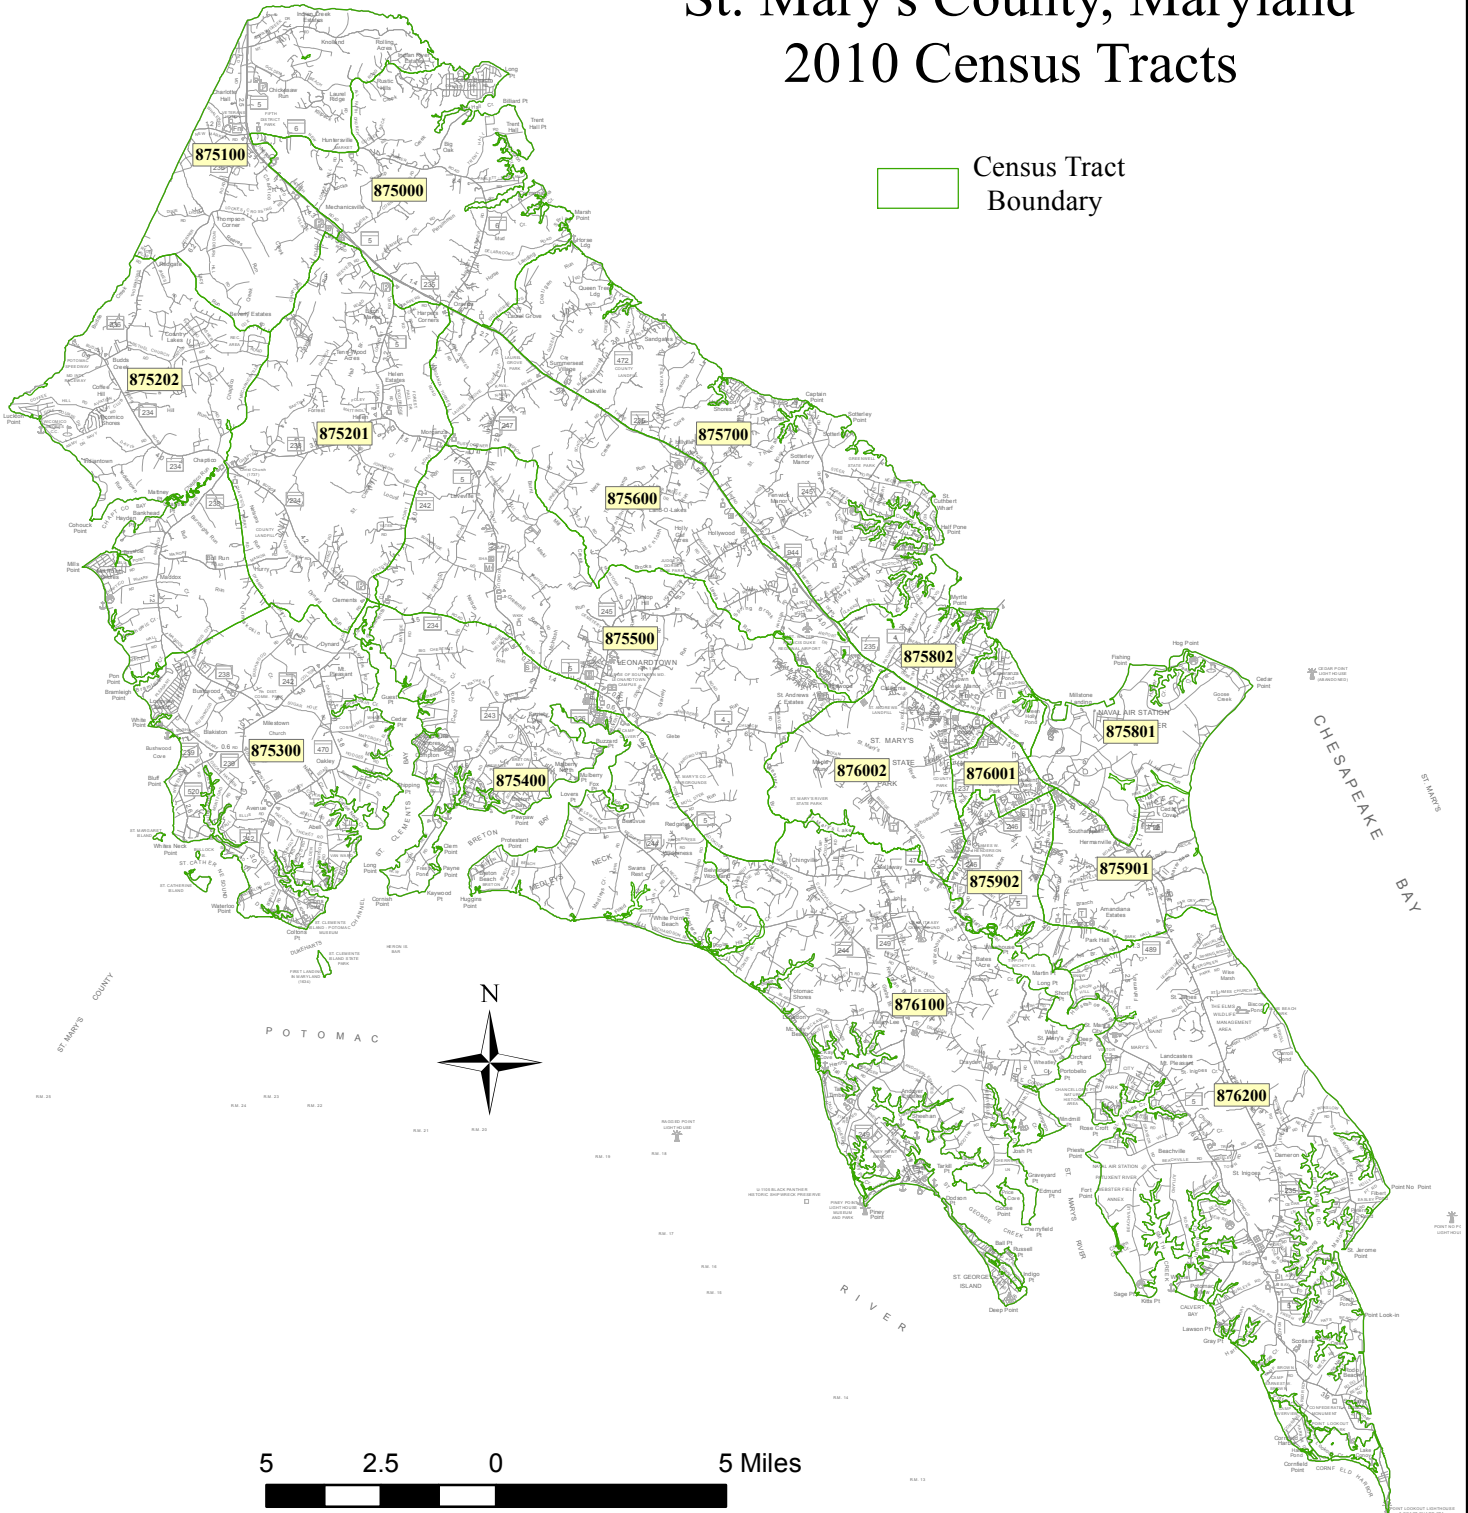

# St. Mary's County, Maryland 2010 Census Tracts

Prepared by the Maryland Department of Planning,  
Projections & Data Analysis / State Data Center  
Source: U.S. Census Bureau, 2010 Census