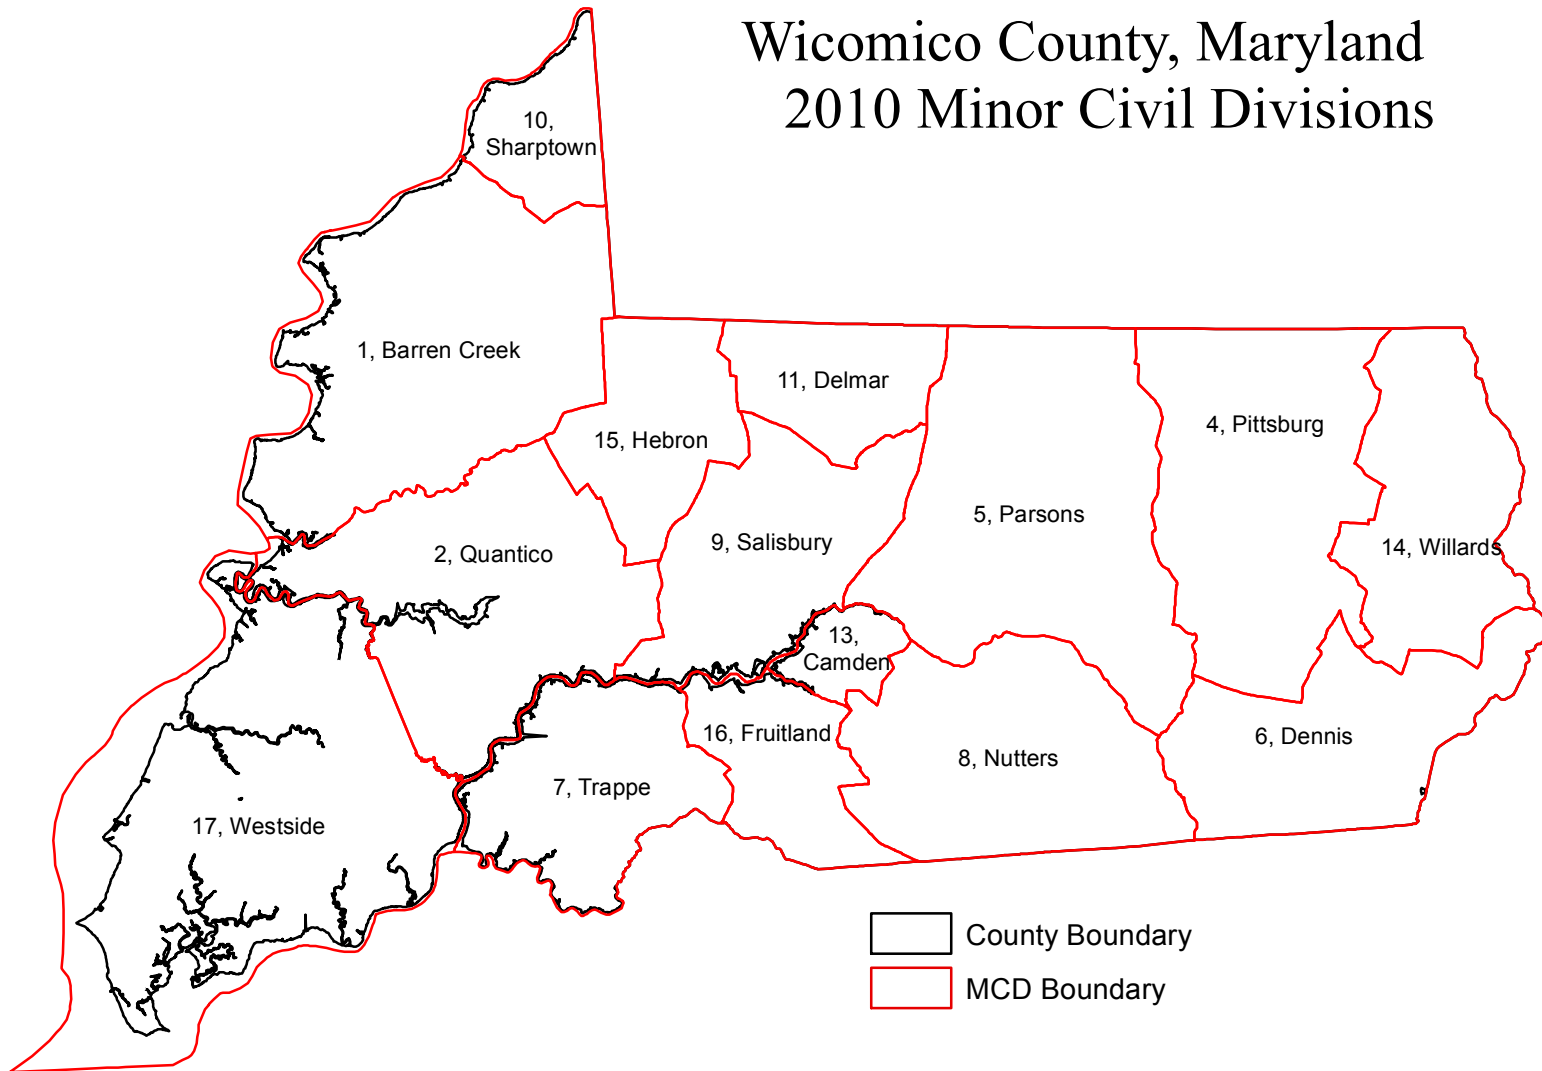

Wicomico County, Maryland 2010 Minor Civil Divisions

Prepared by the Maryland Department of Planning,
Projections & Data Analysis / State Data Center
Source: U.S. Census Bureau, 2010 Census