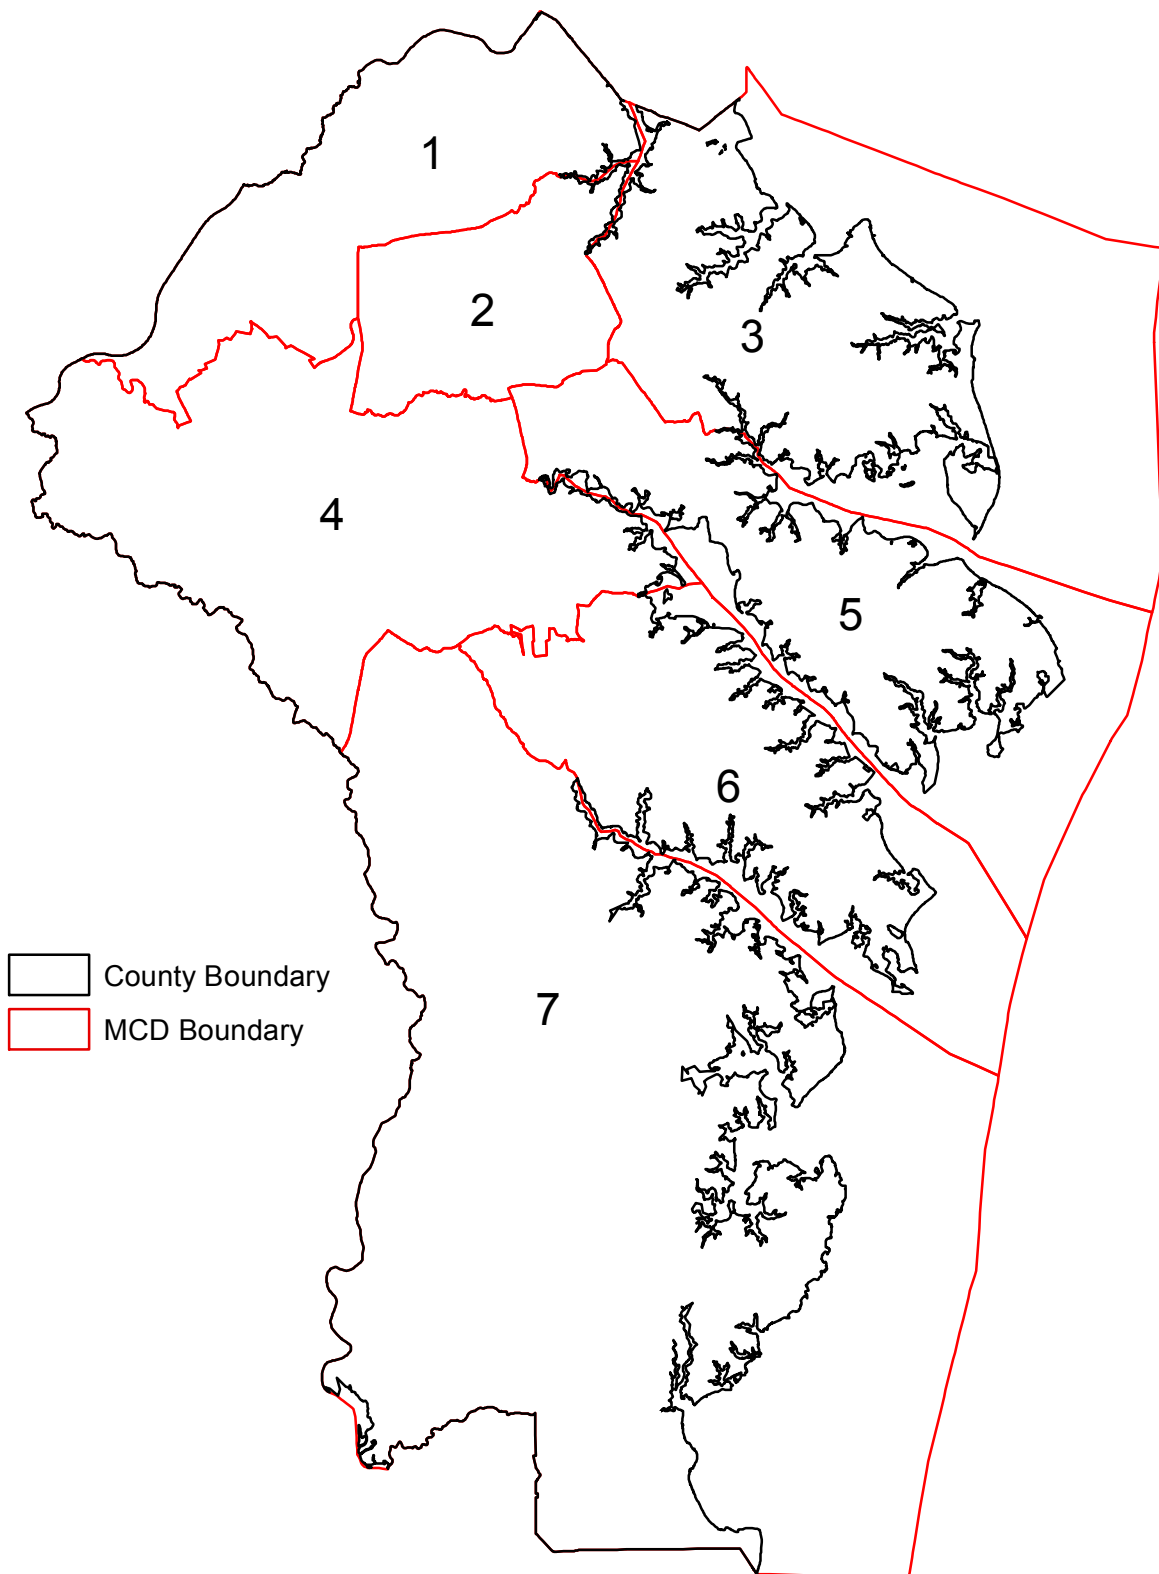

# Anne Arundel County, Maryland 2010 Minor Civil Divisions

Prepared by the Maryland Department of Planning,  
Projections & Data Analysis / State Data Center  
Source: U.S. Census Bureau, 2010 Census