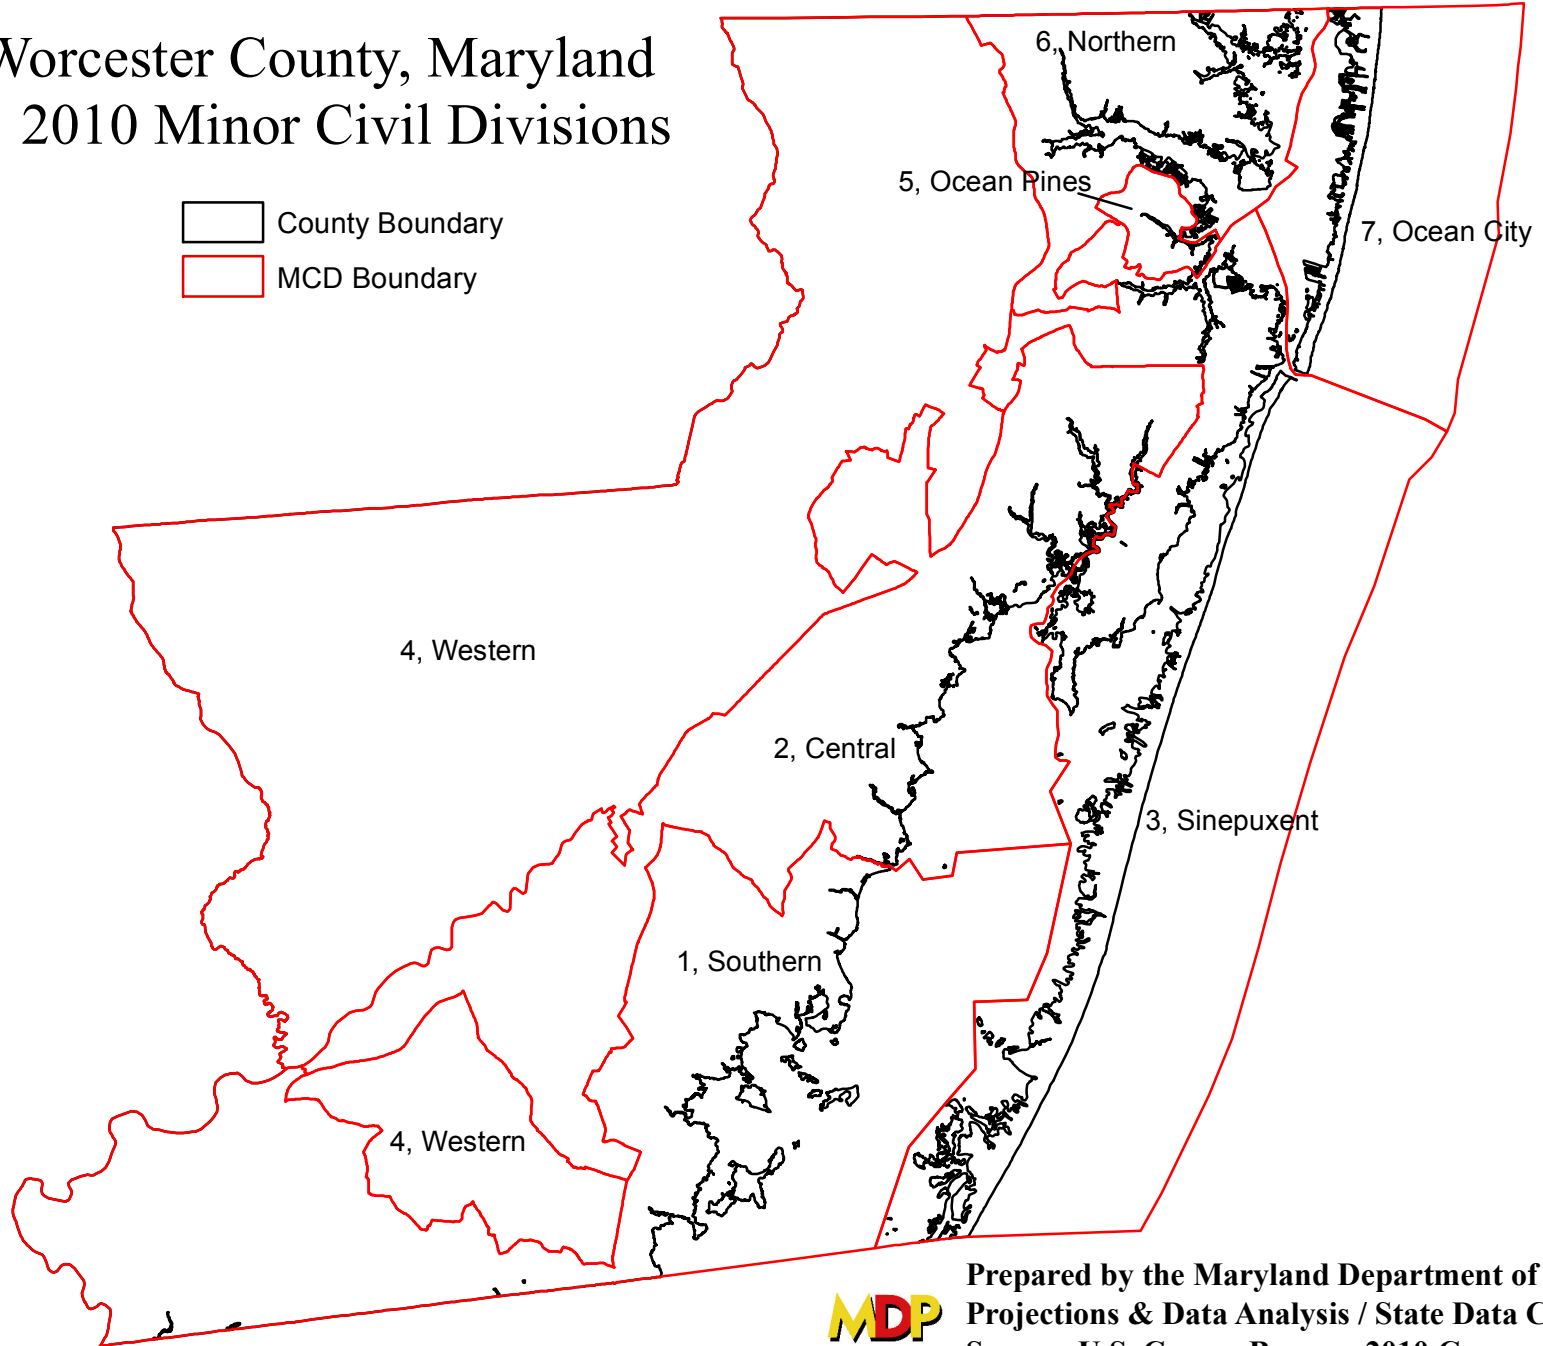

Worcester County, Maryland 2010 Minor Civil Divisions

 County Boundary
 MCD Boundary

Prepared by the Maryland Department of Planning,
Projections & Data Analysis / State Data Center
Source: U.S. Census Bureau, 2010 Census