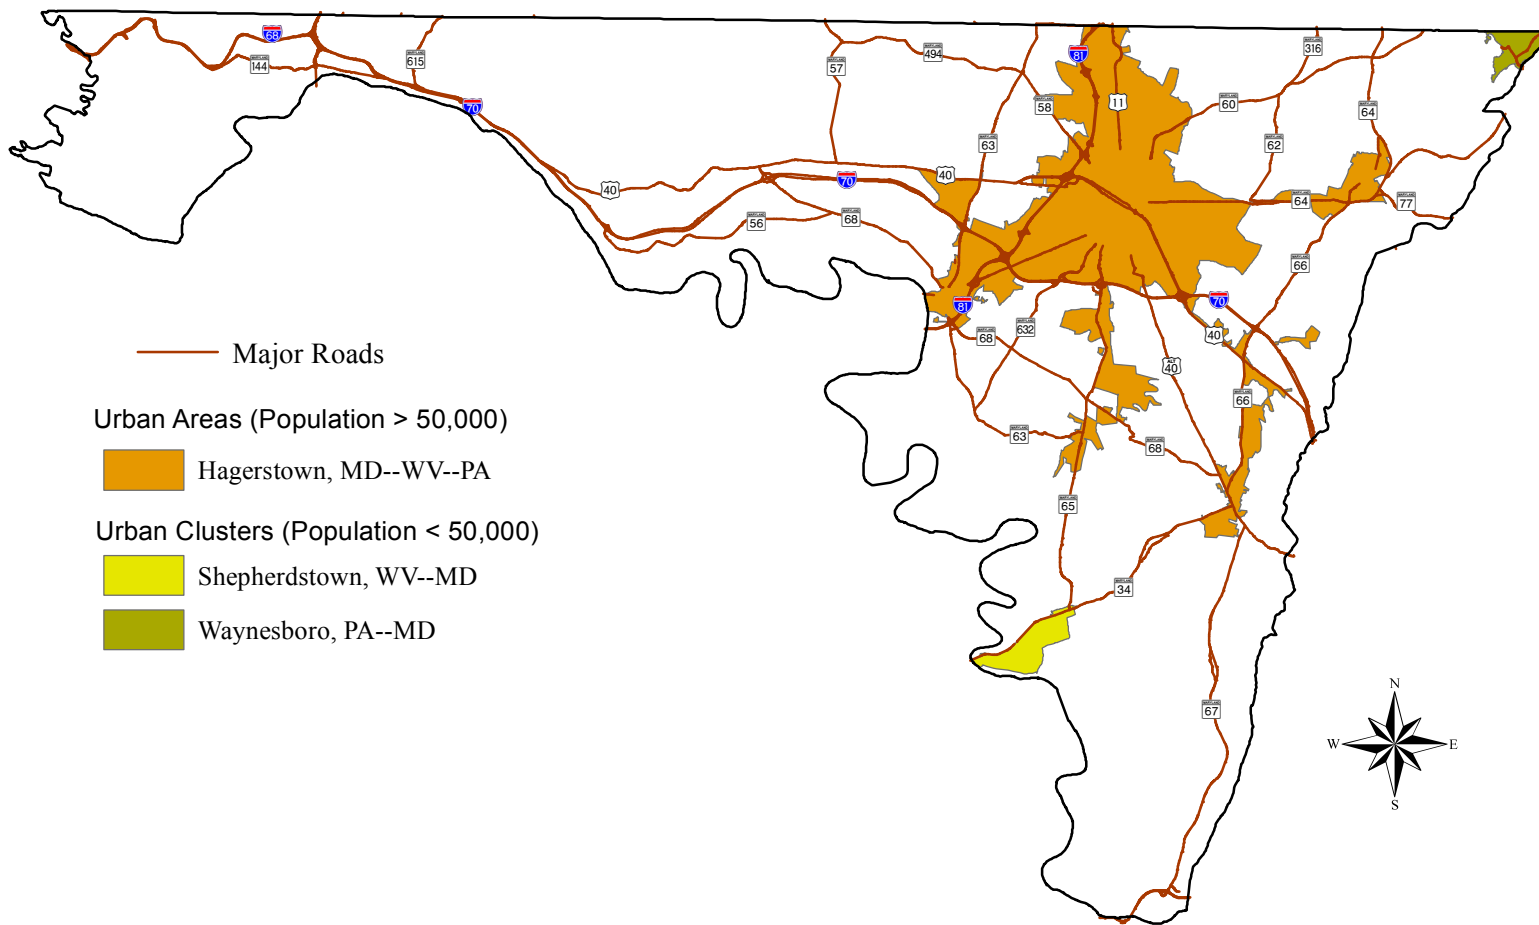

Washington County, Maryland 2010 Urban Areas

Prepared by the Maryland Department of Planning,
Projections & Data Analysis / State Data Center
Source: U.S. Census Bureau, 2010 Census