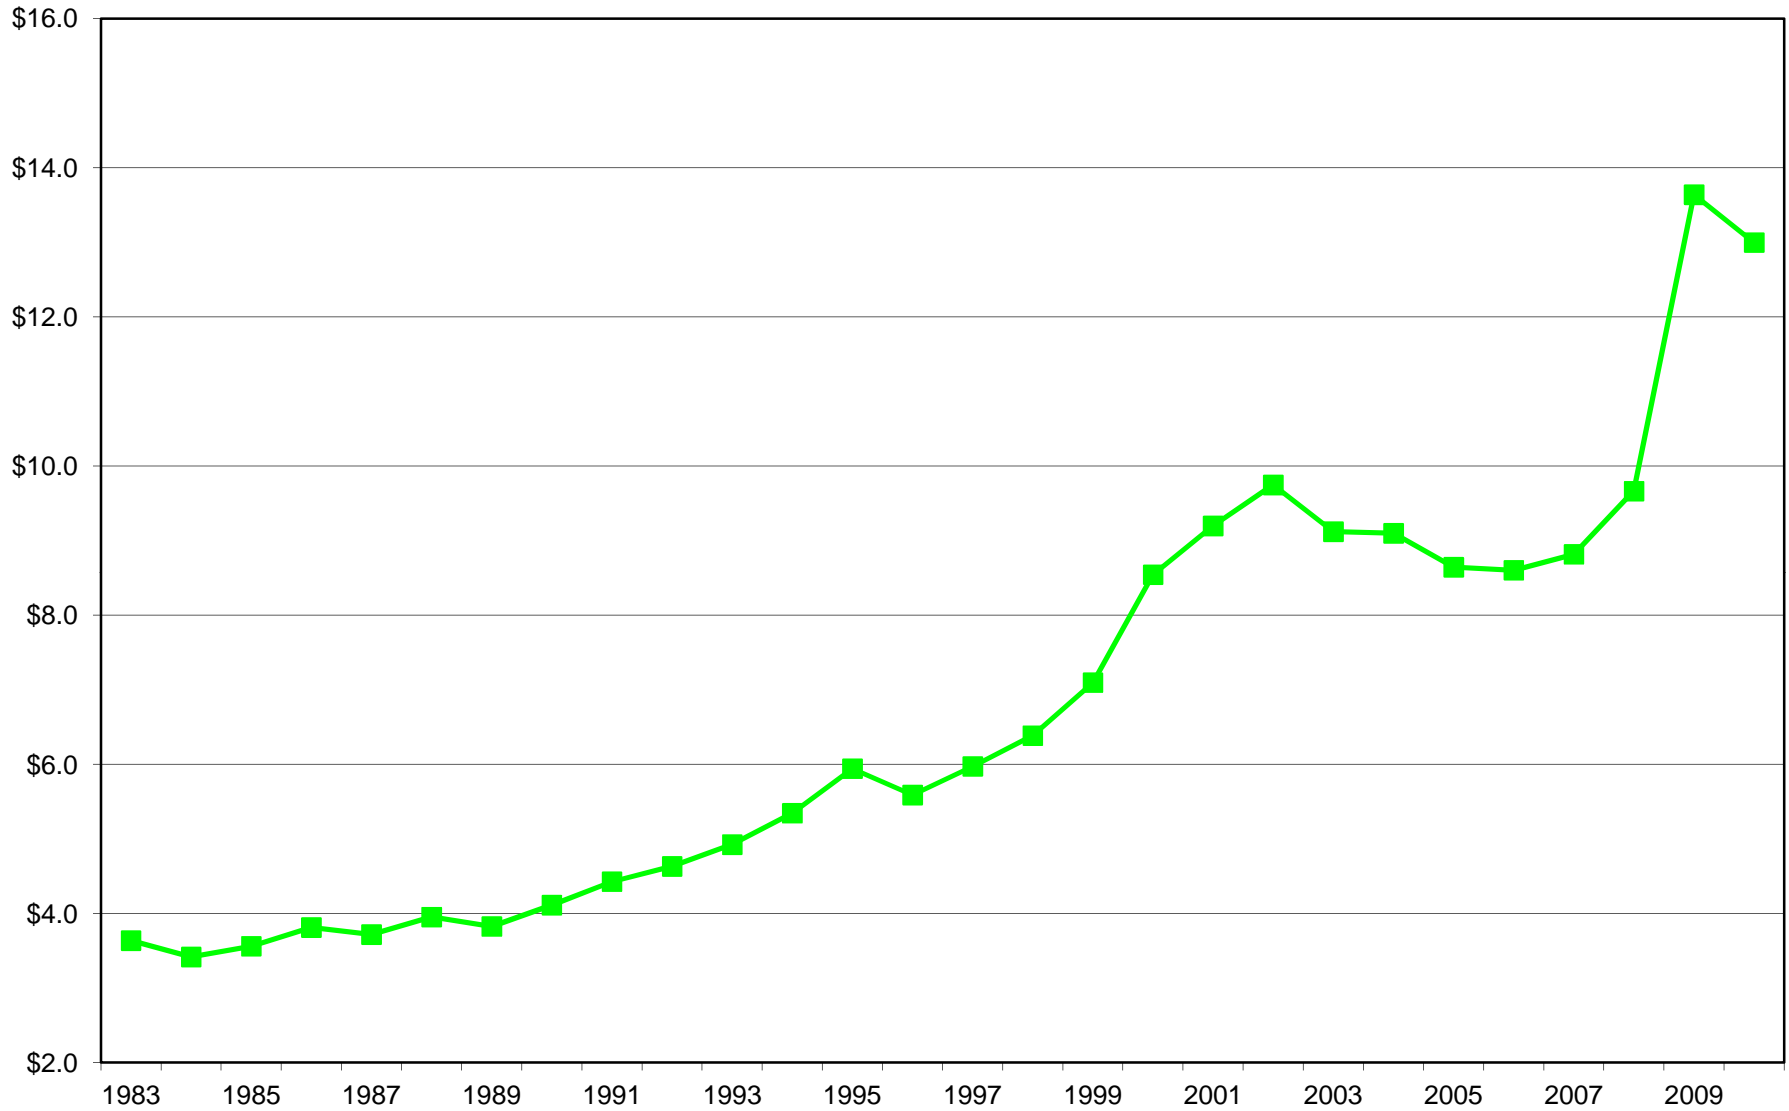

Chart 10
Federal Grants to Maryland, FY1983 - FY2010
(Billions of 2005\$)

Prepared by the Maryland Department of Planning from Consolidated Federal Funds Reports, FY1983- FY2010