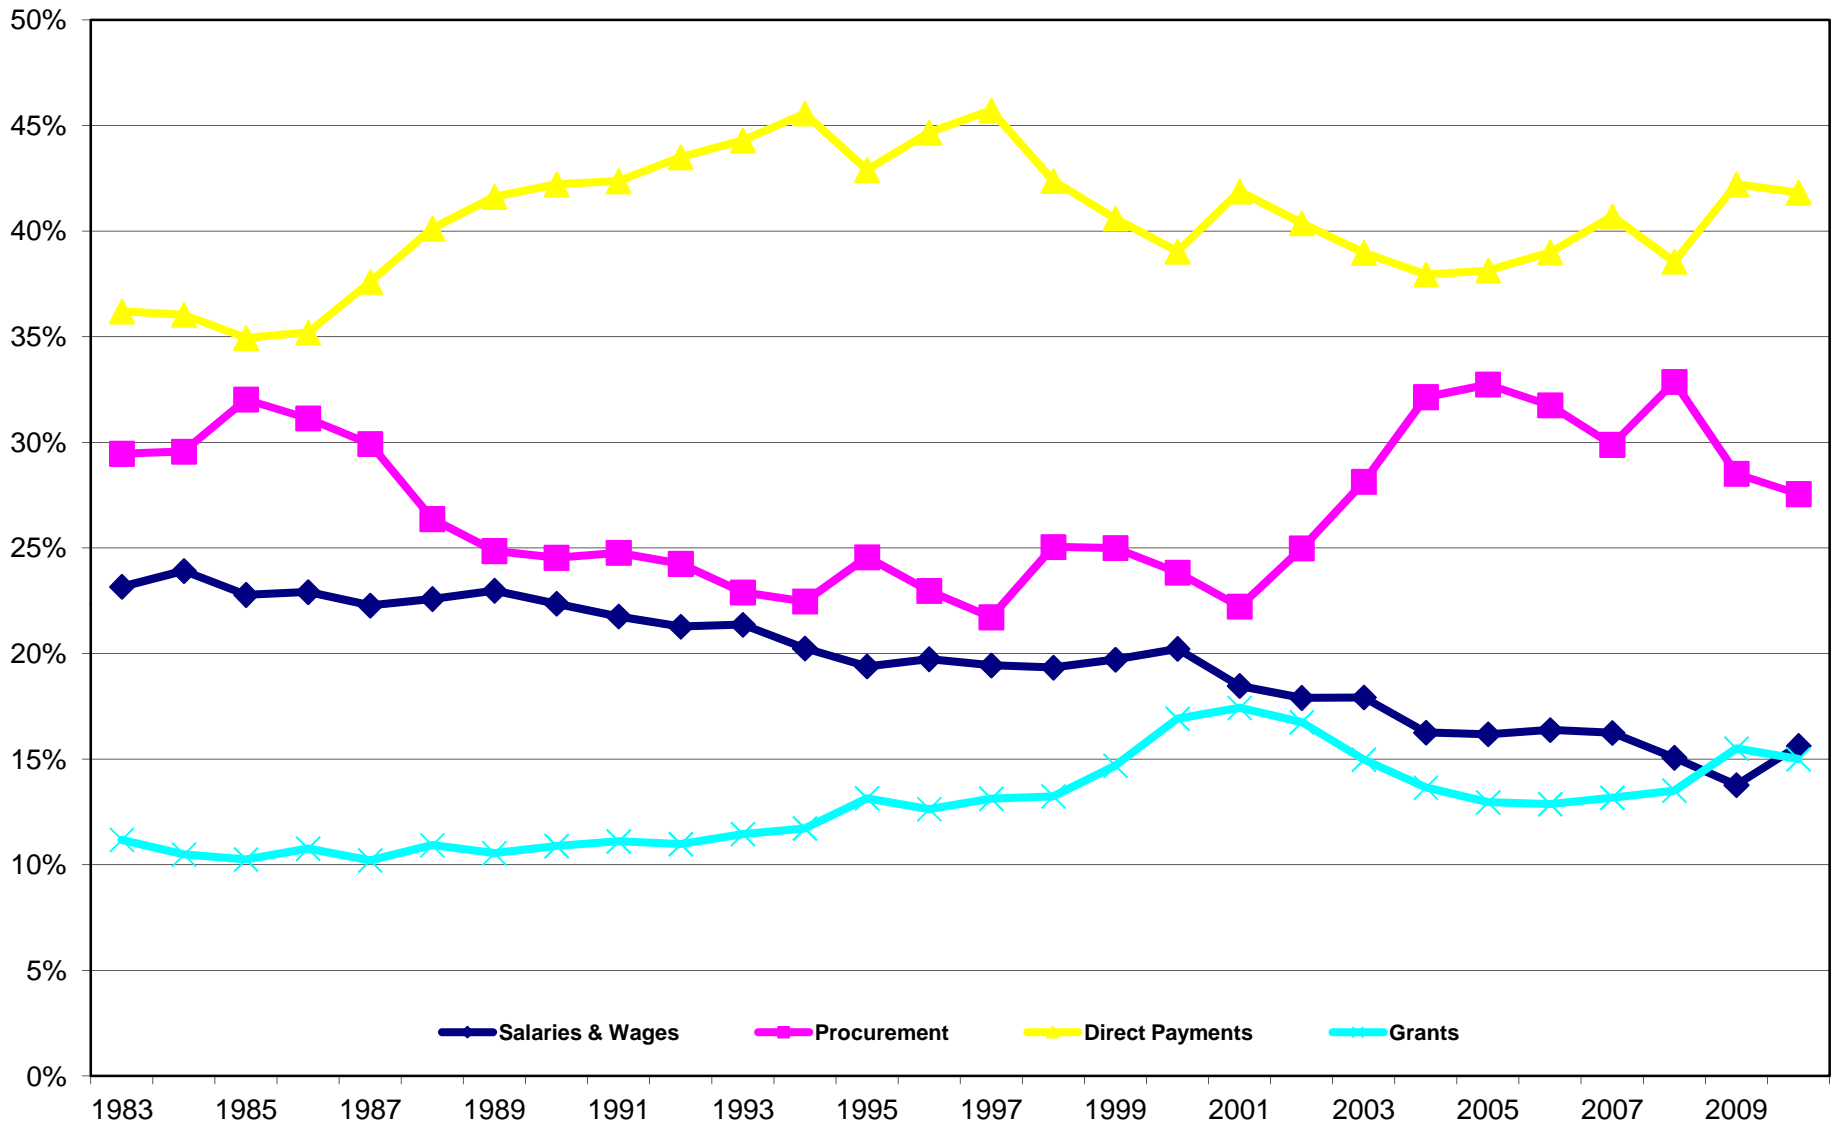

Chart 7
Share of Federal Expenditures by Type in Maryland, FY1983 - FY2010

Prepared by the Maryland Department of Planning from Consolidated Federal Funds Reports, 1983-2010