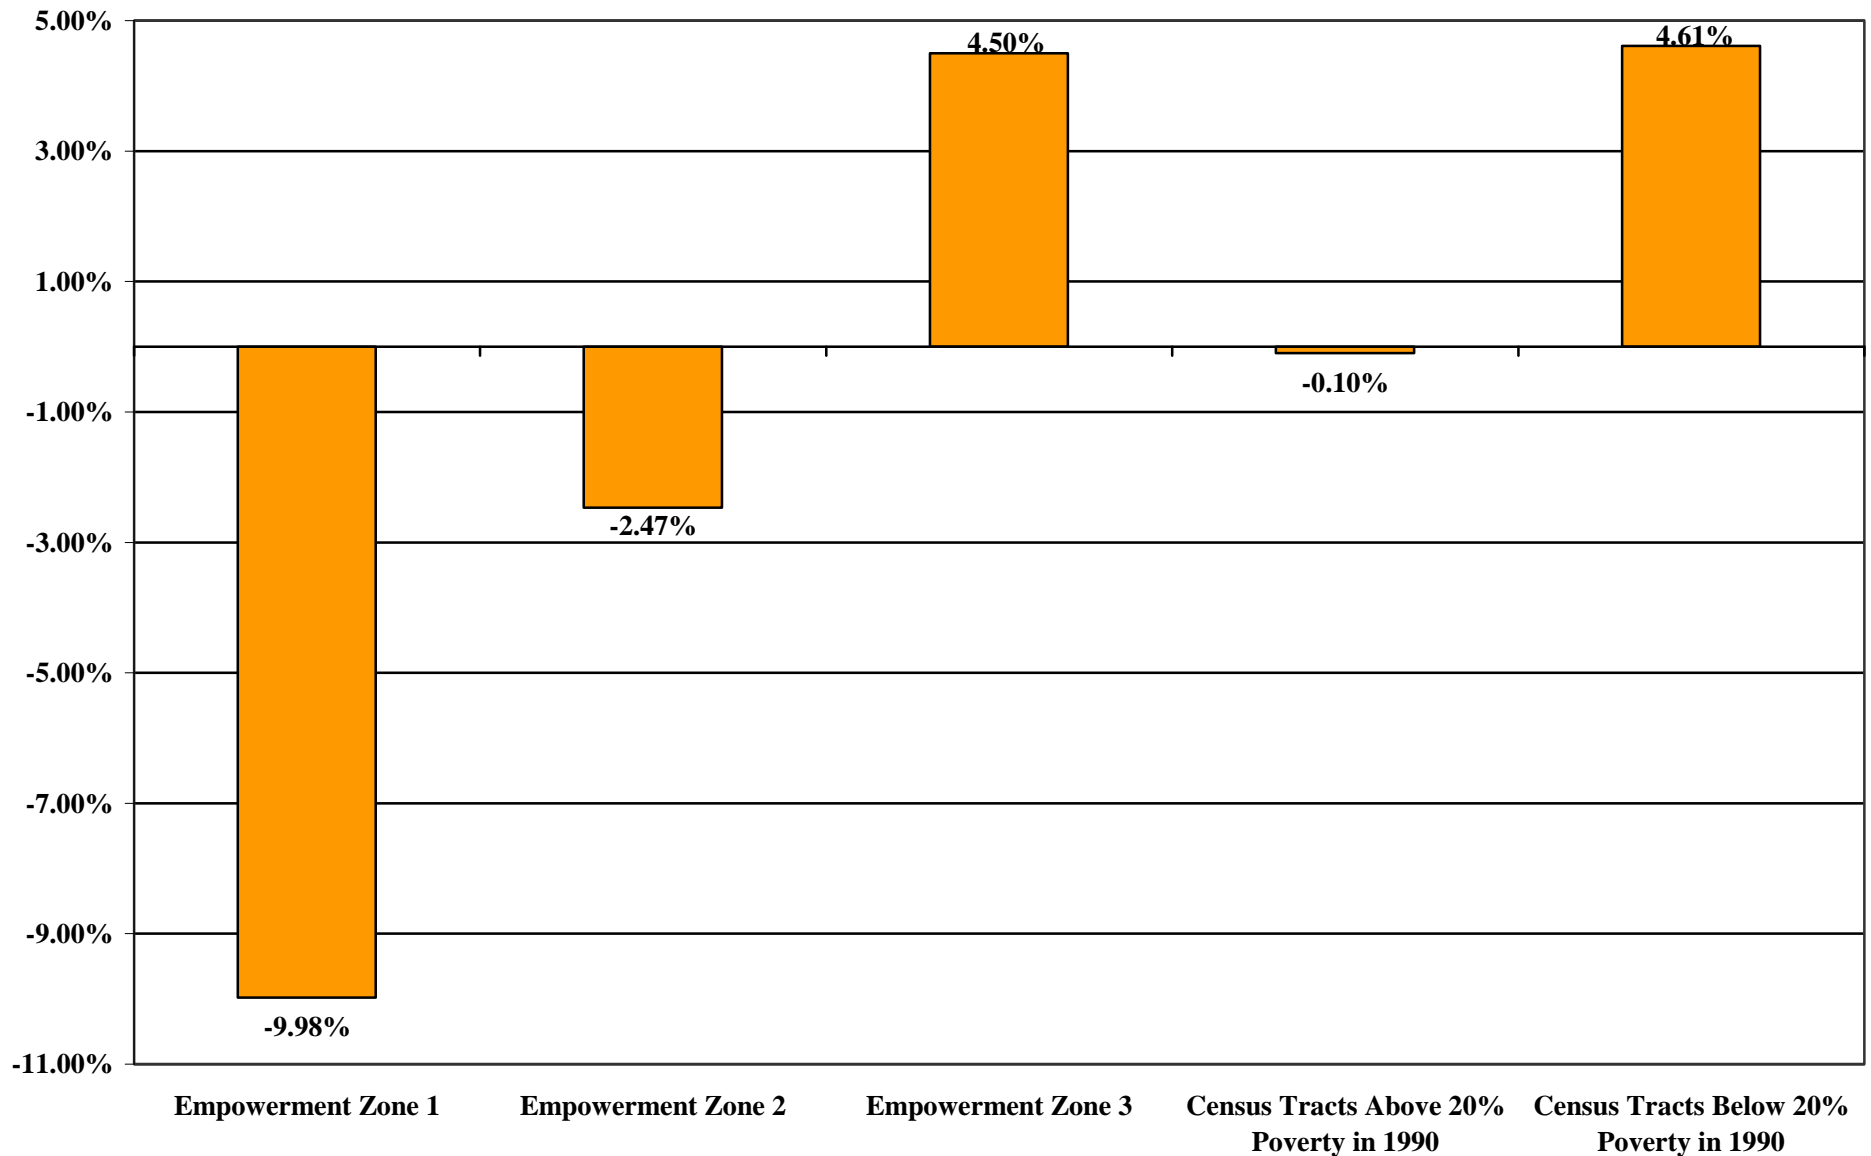

Percentage Point Change in Poverty from 1990-2000 for Baltimore City's Empowerment Zones

Source: United States Census Bureau, 2000 Census, Summary File 3.

Prepared by the Maryland Department of Planning, Planning Data Services, September 2002.