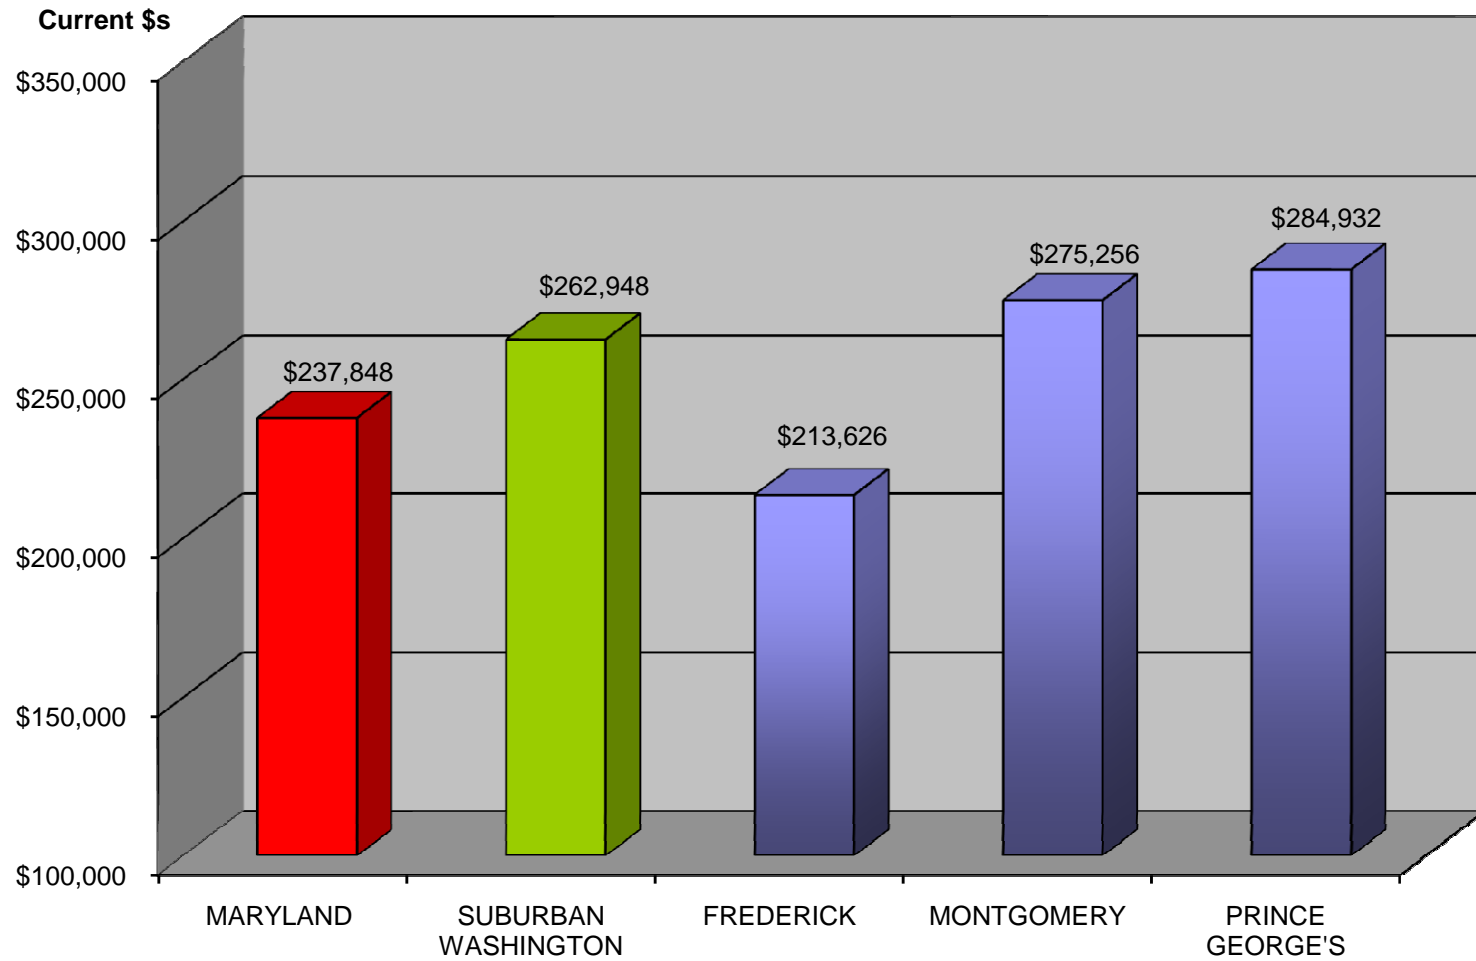

MEAN CONSTRUCTION VALUE OF NEW SINGLE FAMILY HOMES IN THE SUBURBAN WASHINGTON STATE PLANNING REGION: 2007

Prepared by MD Department of Planning. Planning Data Services. 2008.
Source: U. s. Department of Commerce. Bureau of the Census.