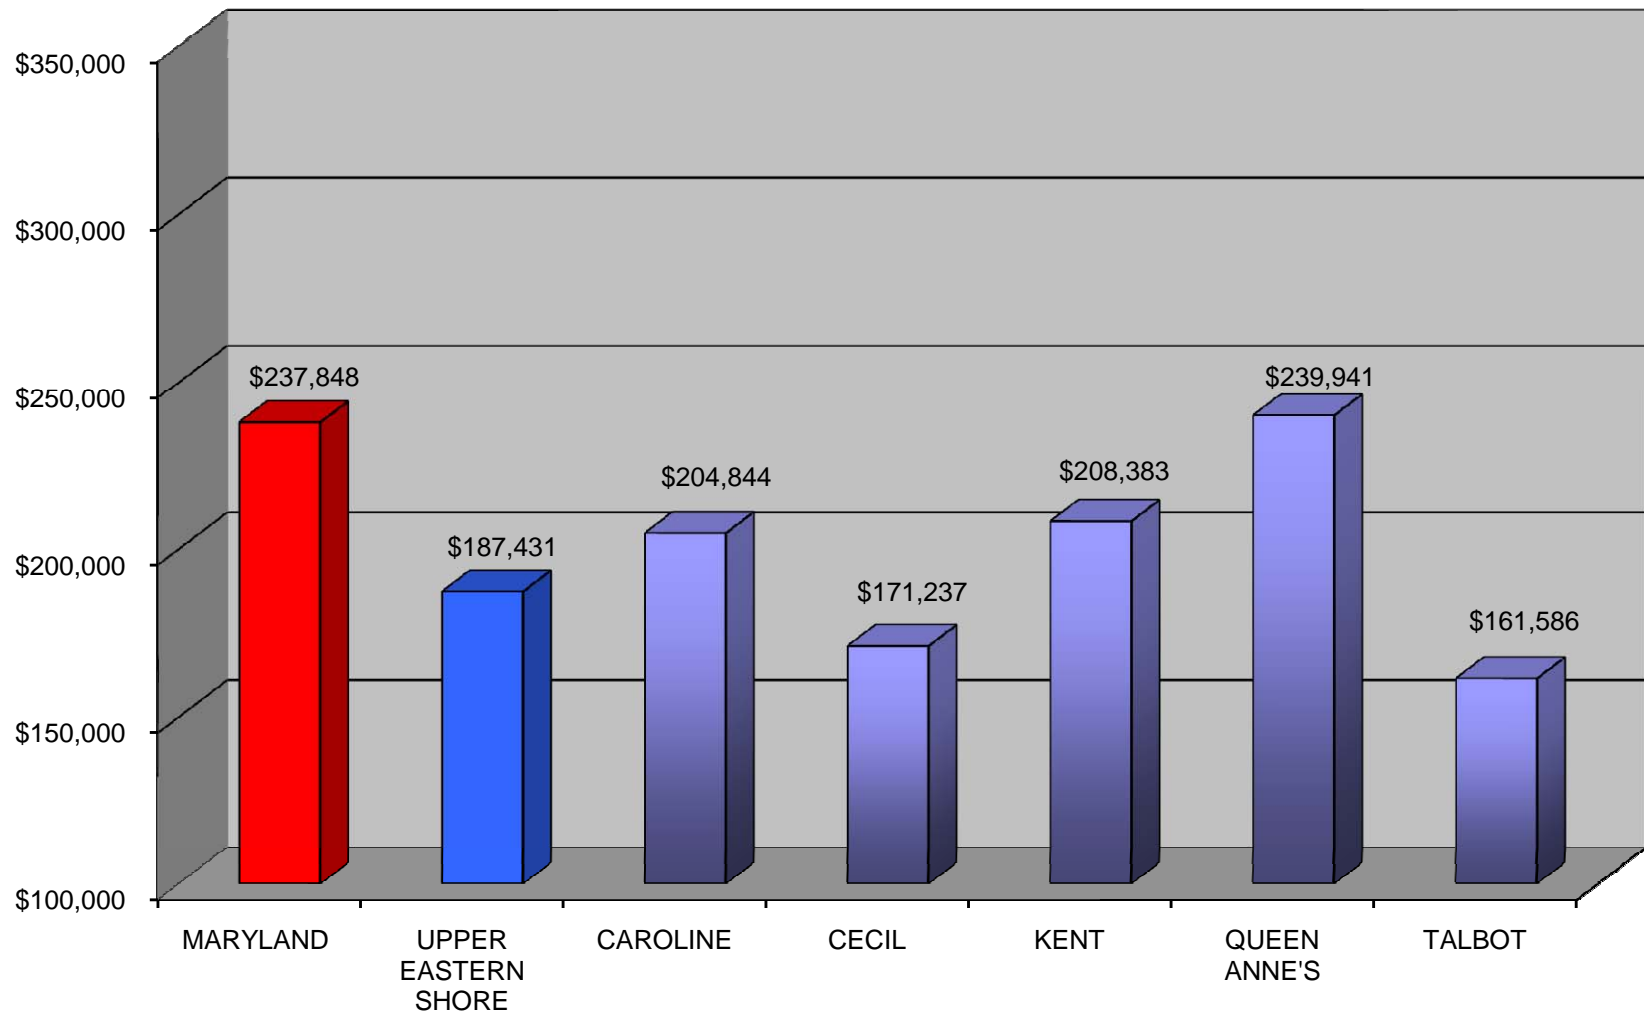

**MEAN CONSTRUCTION VALUE OF NEW SINGLE FAMILY HOMES IN THE
UPPER EASTERN SHORE STATE PLANNING REGION: 2007**

Prepared by MD Department of Planning. Planning Data Services. 2008.
Source: U. S. Department of Commerce. Bureau of the Census.