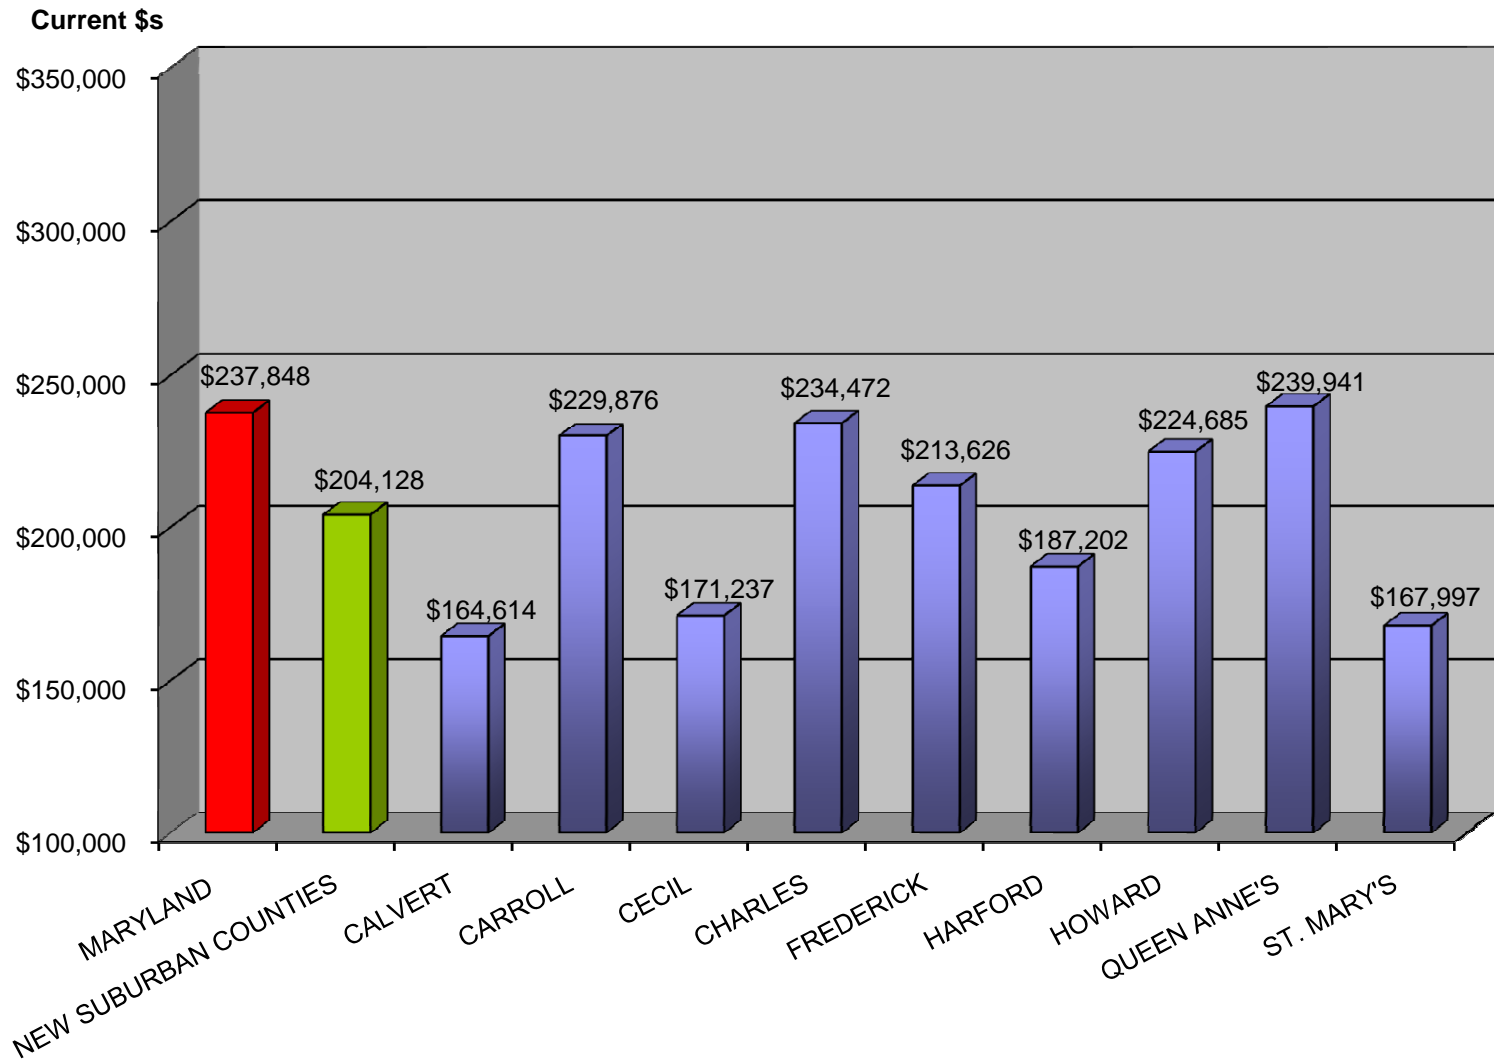

MEAN CONSTRUCTION VALUE OF NEW SINGLE FAMILY HOMES IN NEW SUBURBAN COUNTIES: 2007

Prepared by MD Department of Planning. Planning Data Services. 2008.
Source: U. S. Department of Commerce. Bureau of the Census.