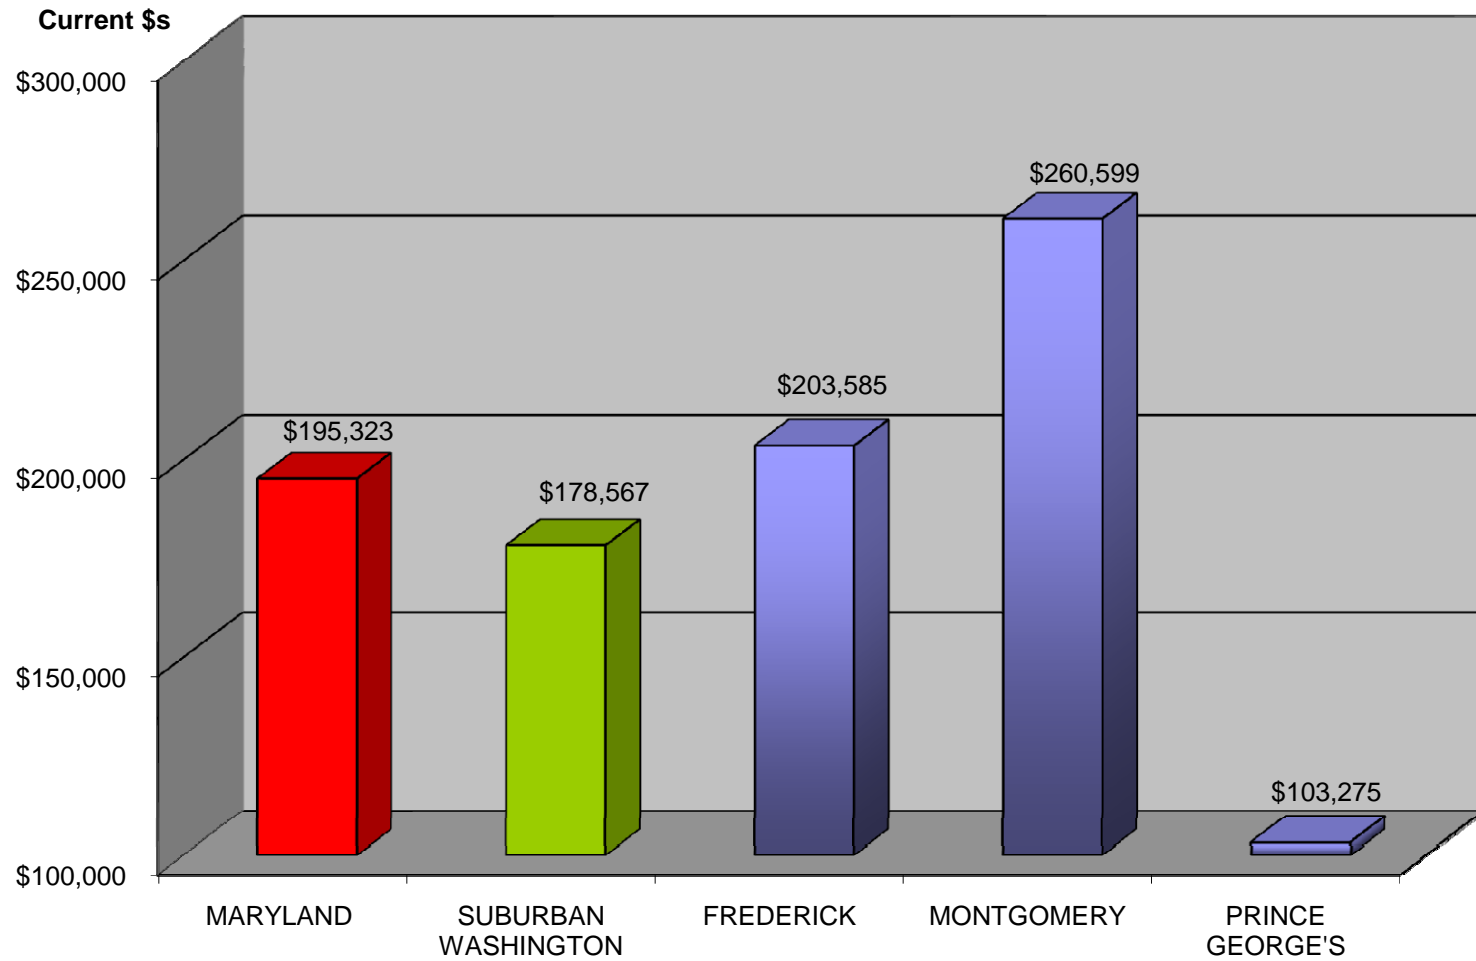

### MEAN CONSTRUCTION VALUE OF NEW SINGLE FAMILY HOMES IN THE SUBURBAN WASHINGTON STATE PLANNING REGION: 2008

Prepared by MD Department of Planning. Planning Data Services. 2009.  
Source: U. s. Department of Commerce. Bureau of the Census.