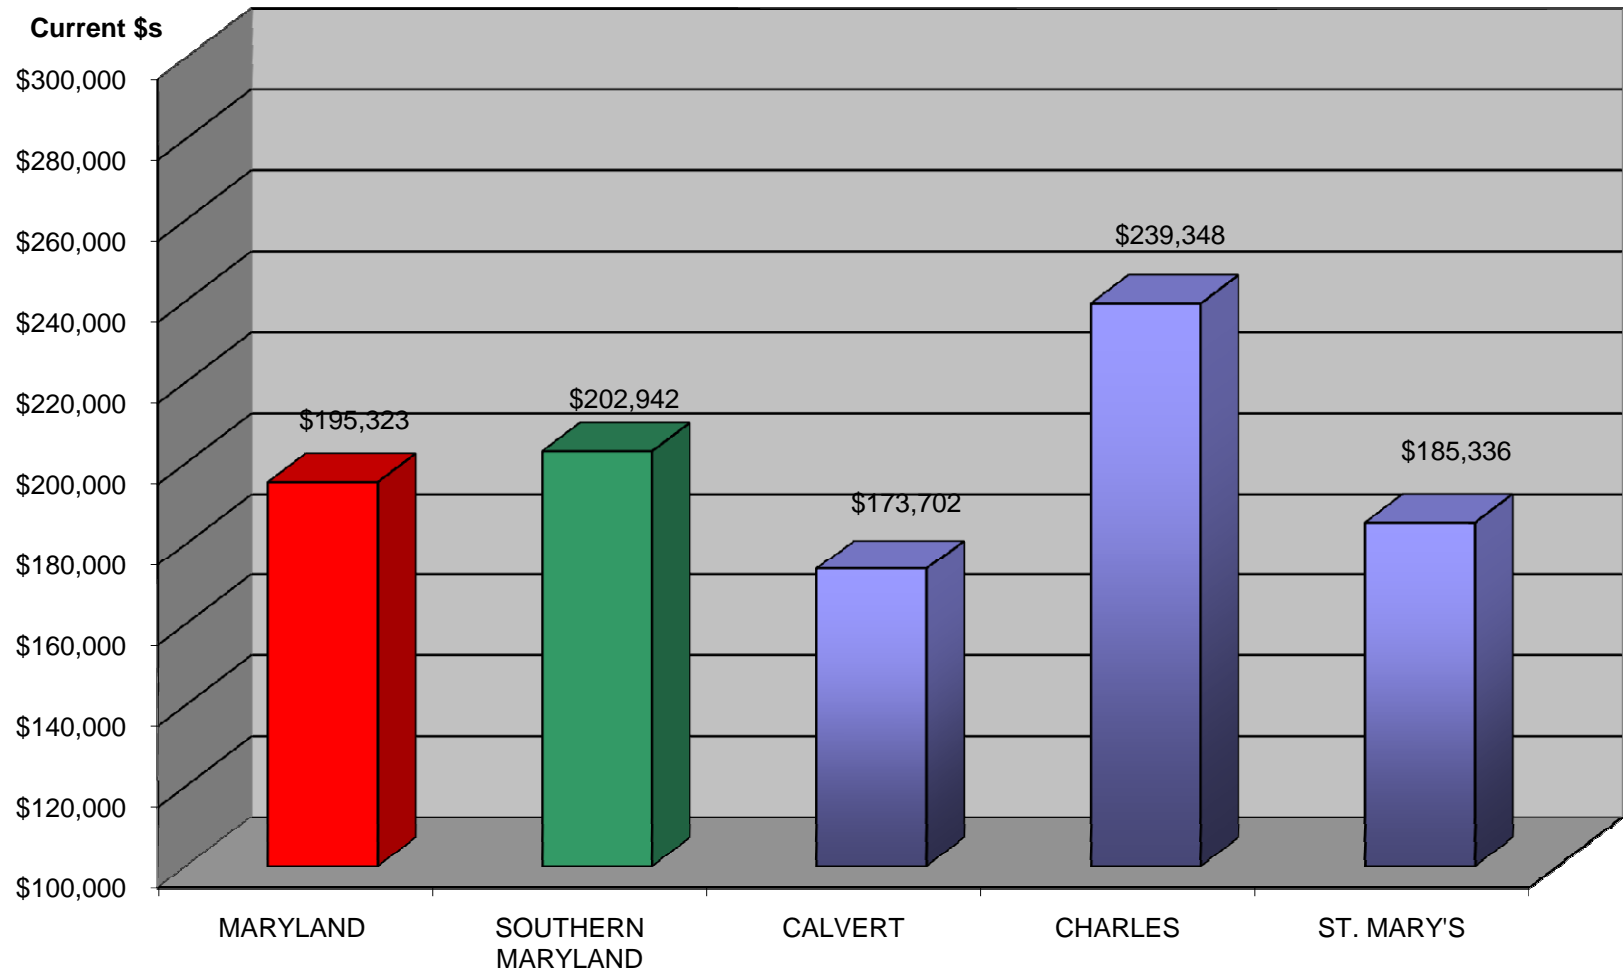

MEAN CONSTRUCTION VALUE OF NEW SINGLE FAMILY HOMES IN THE SOUTHERN MARYLAND STATE PLANNING REGION: 2008

Prepared by MD Department of Planning. Planning Data Services. 2009.
Source: U. S. Department of Commerce. Bureau of the Census.