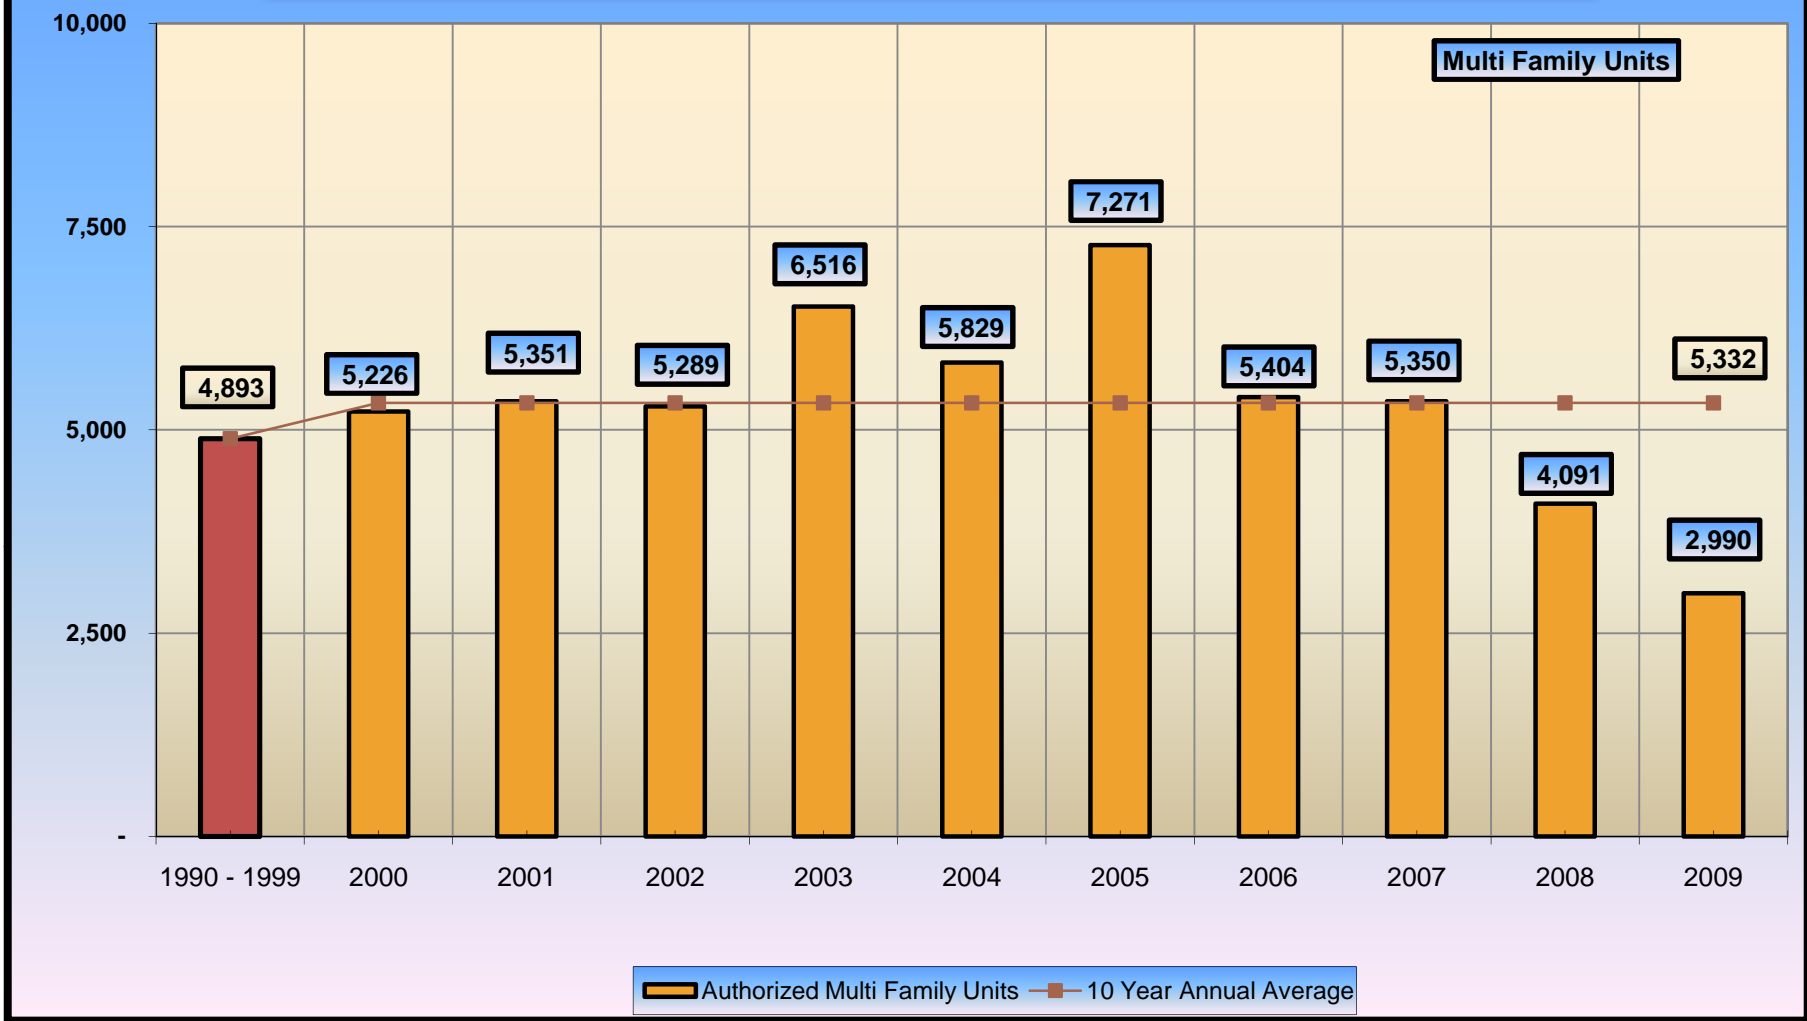

Chart 4.A.1. 2000 - 2009 MARYLAND NEW MULTI FAMILY HOUSING UNIT CONSTRUCTION ACTIVITY AND ANNUAL AVERAGE 1990 - 1999

Prepared by MD Department of Planning. Planning Data Services. 2010
 Source: U. S. Department of Commerce. Bureau of the Census.