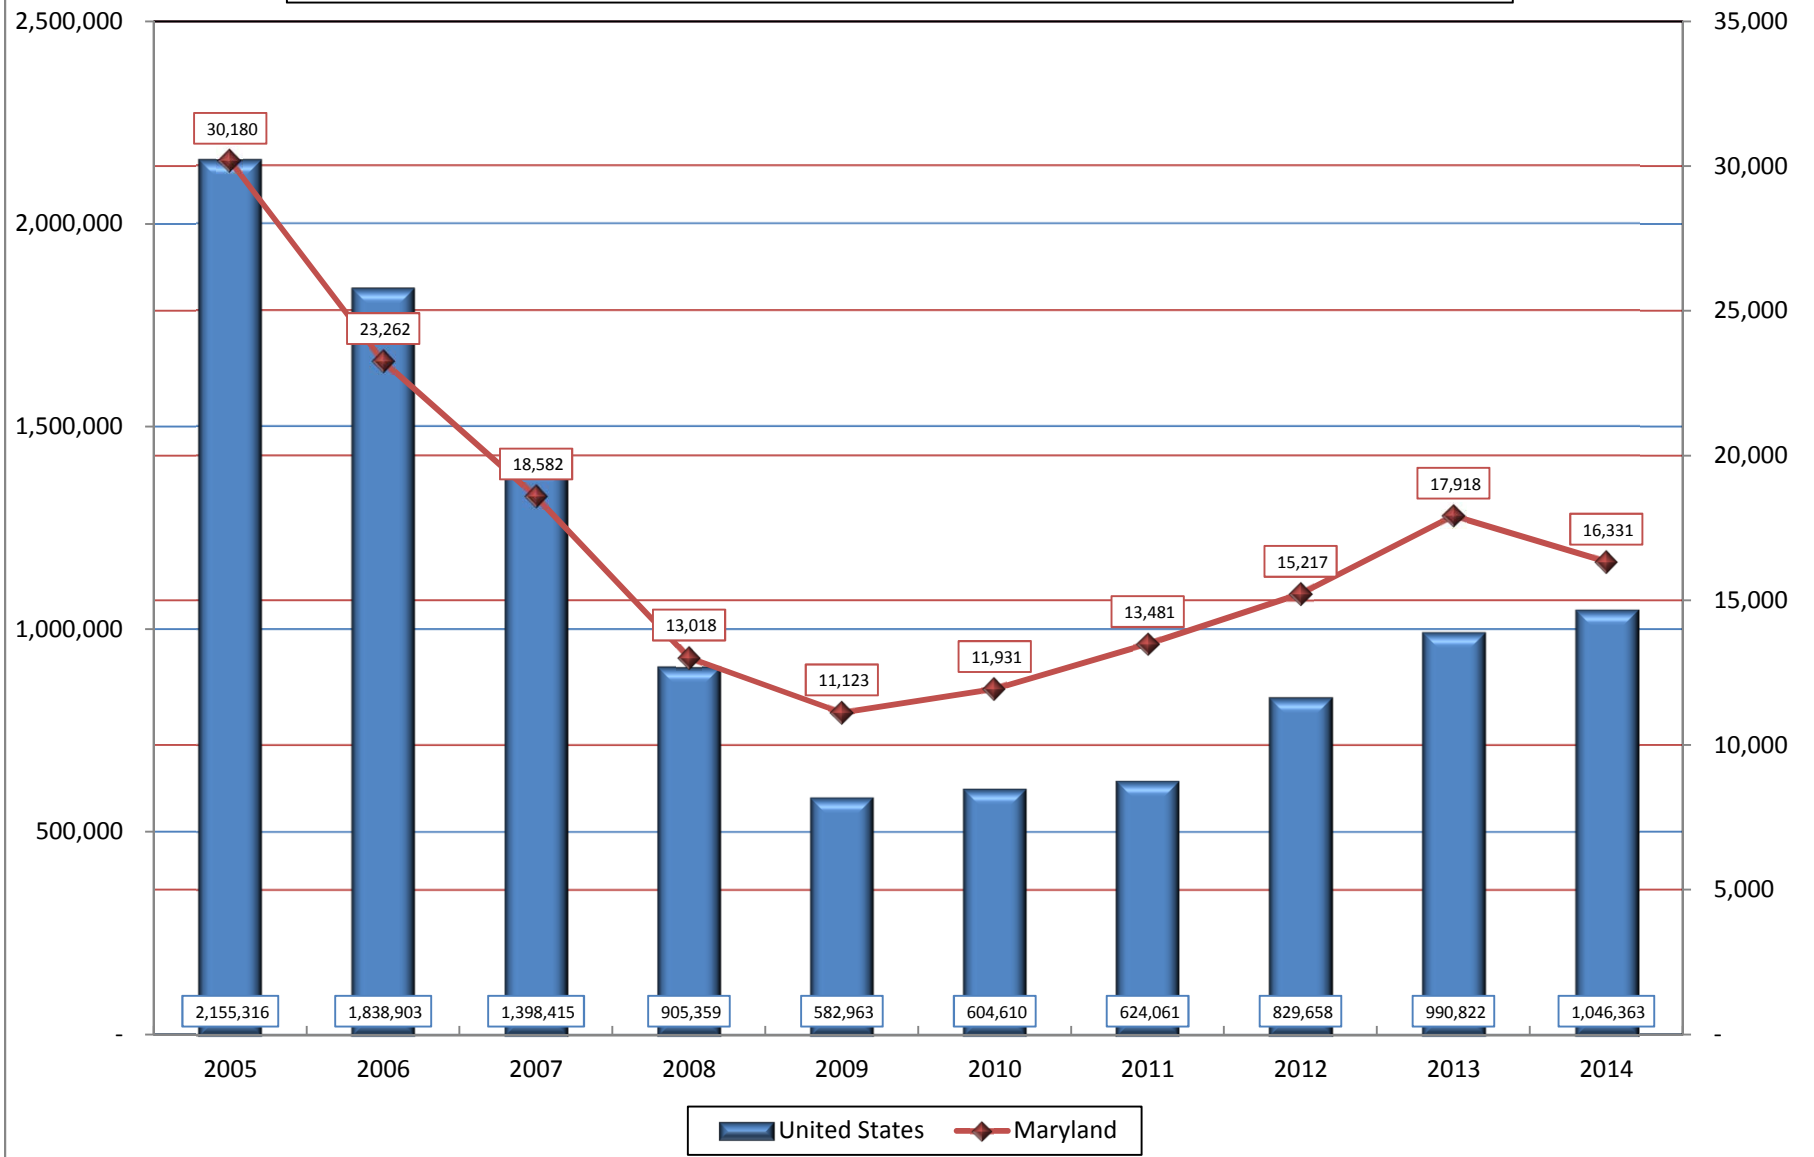

**Chart 1A. MARYLAND AND UNITED STATES
New Housing Units Authorized for Construction: 2005 - 2014**

SOURCE: U. S Department of Commerce. Bureau of the Census. Residential Construction Branch. 2015.
Prepared by MD Department of Planning. Planning Services. Socio Economic Projections and State Data Center. 2015.