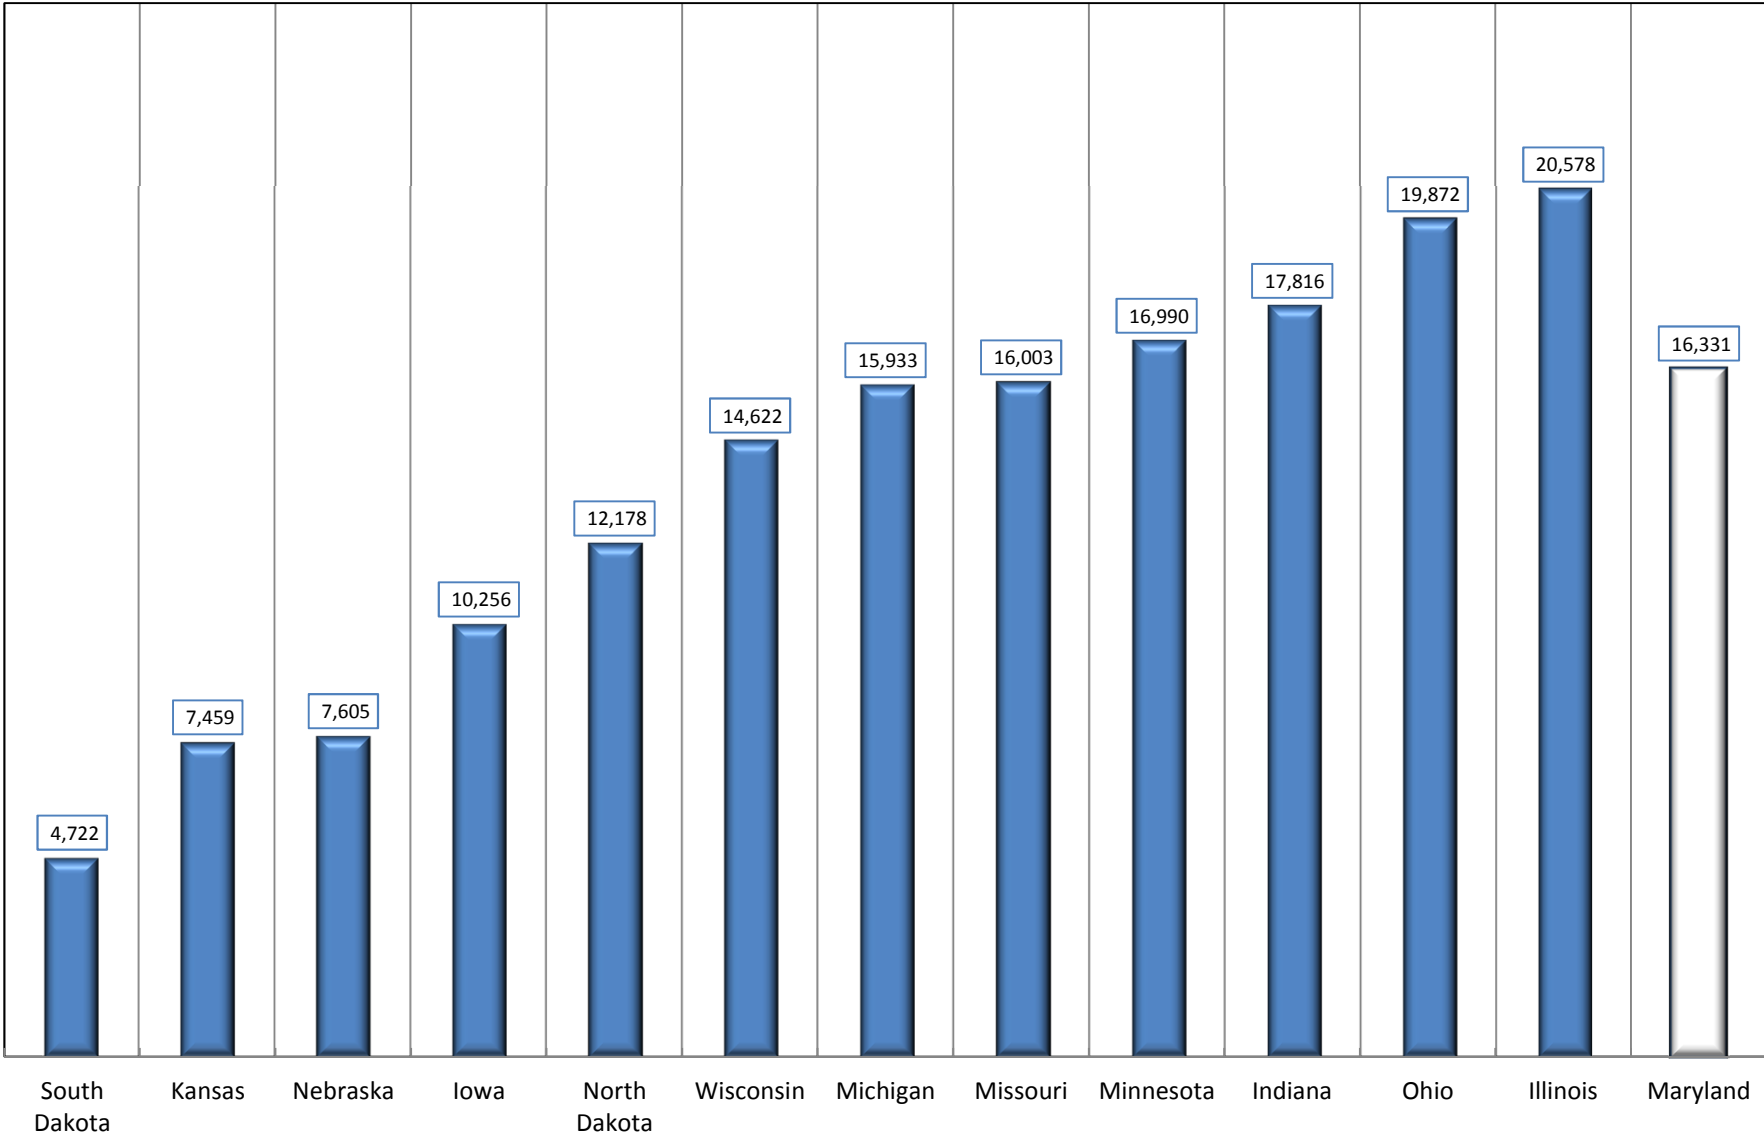

**Chart 1F.1 MIDWEST REGION STATES AND MARYLAND  
New Housing Units Authorized for Construction: 2014**

SOURCE: U. S Department of Commerce. Bureau of the Census. Residential Construction Branch. 2015.  
Prepared by MD Department of Planning. Planning Services. Socio Economic Projections and State Data Center. 2015.