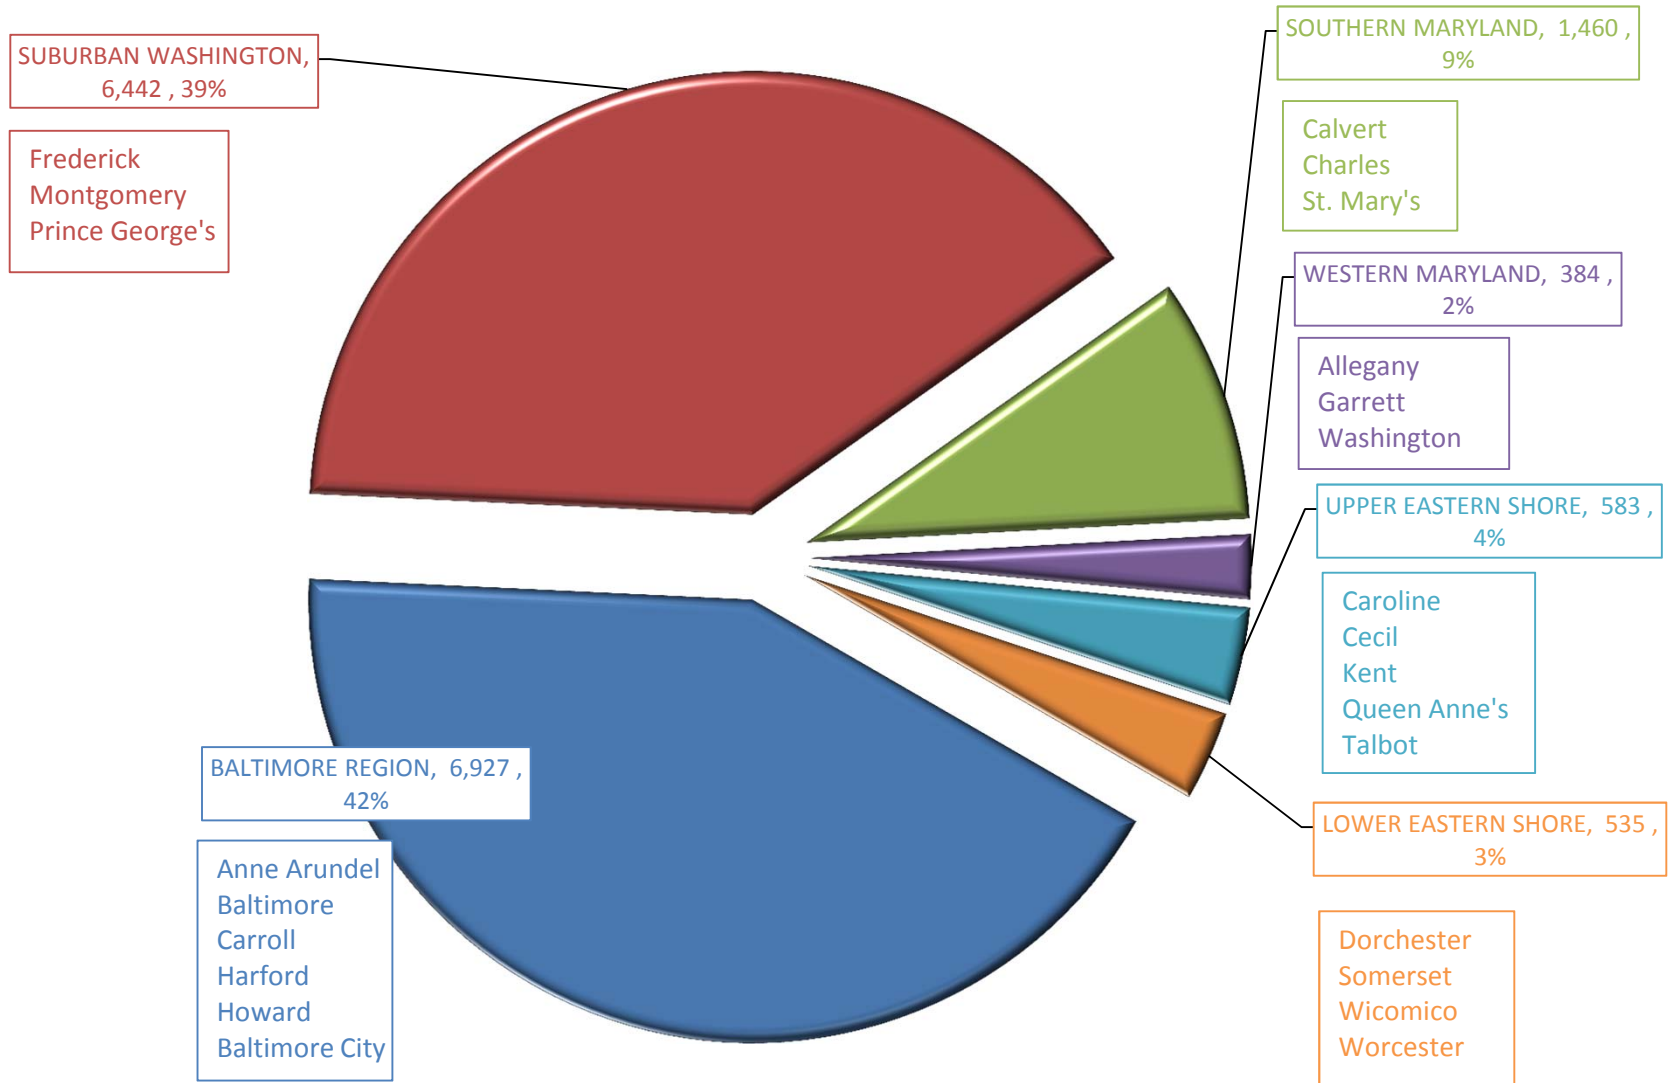

**Chart 2. MARYLAND STATE PLANNING REGIONS  
New Housing Units Authorized for Construction: 2014**

SOURCE: U. S Department of Commerce. Bureau of the Census. Residential Construction Branch. 2015.  
Prepared by MD Department of Planning. Planning Services. Socio Economic Projections and State Data Center. 2015.