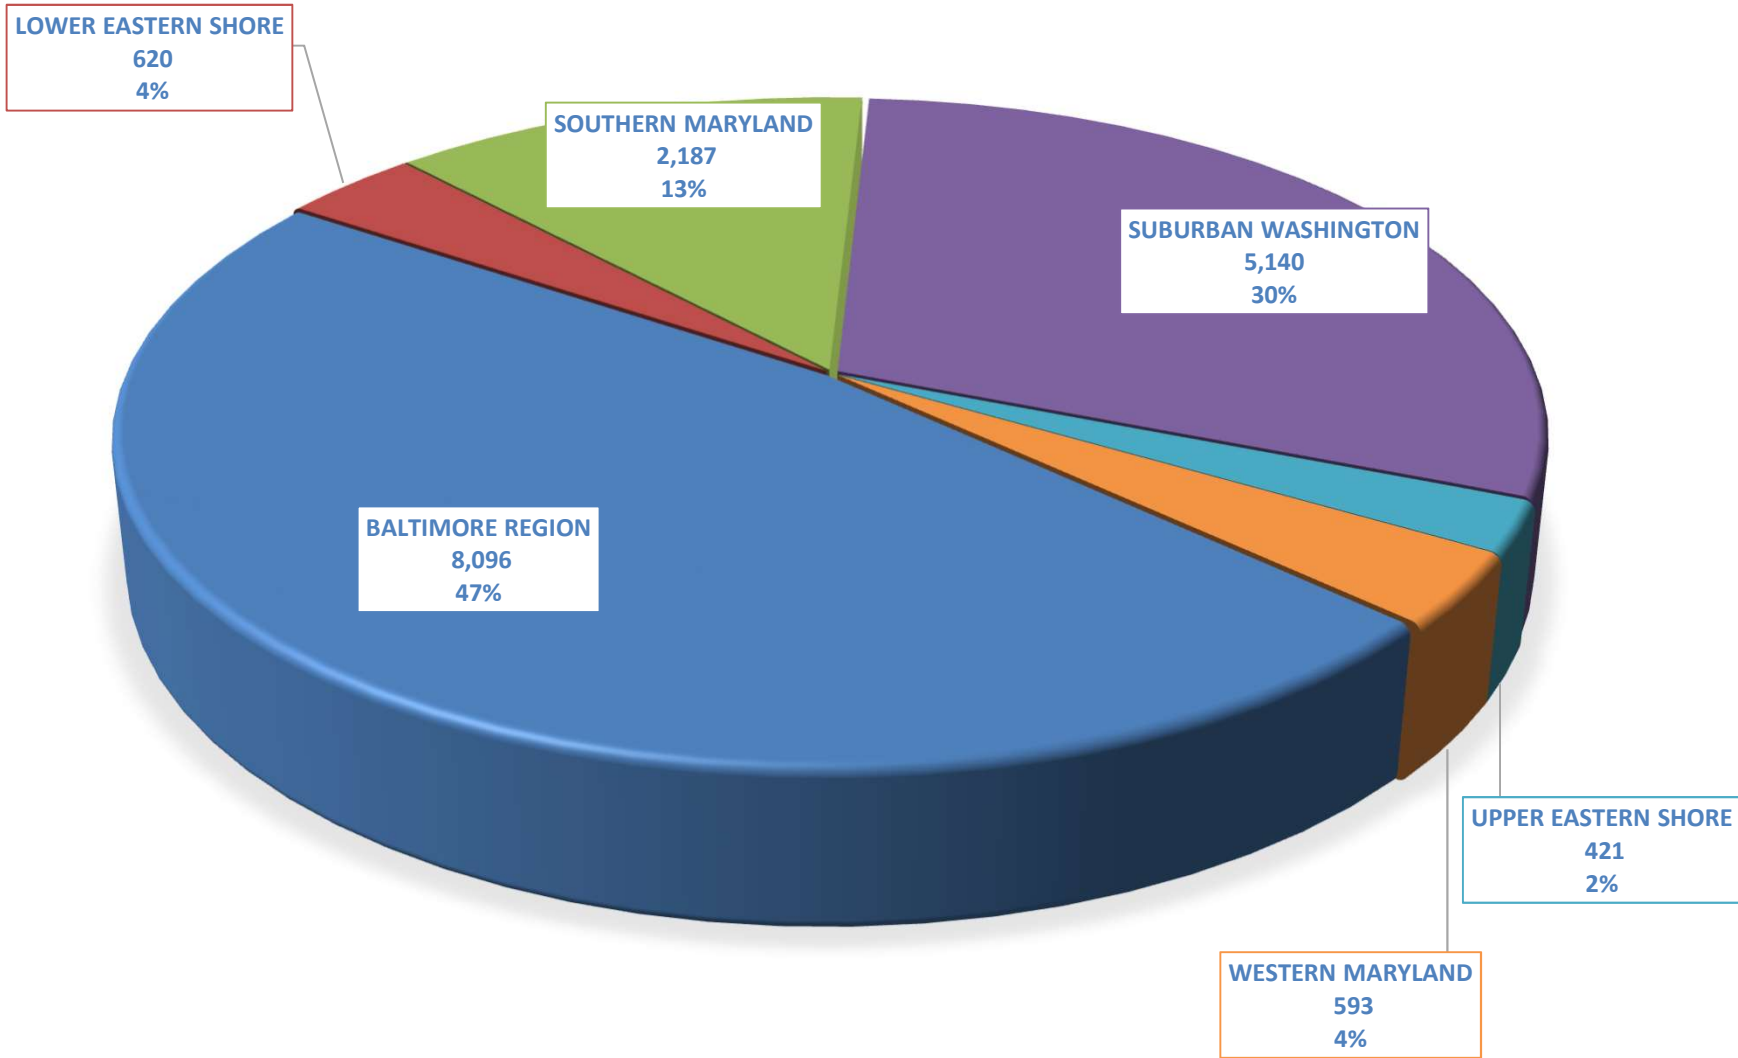

**CHART 2. MARYLAND STATE PLANNING REGIONS
NEW HOUSING UNITS AUTHORIZED FOR CONSTRUCTION AND
PERCENT OF STATE: 2015**

SOURCE: U. S. Bureau of the Census. Economic Indicators division. Residential Construction Branch. 2016.
Prepared by MD Department of Planning. Planning Services Division. 2016.