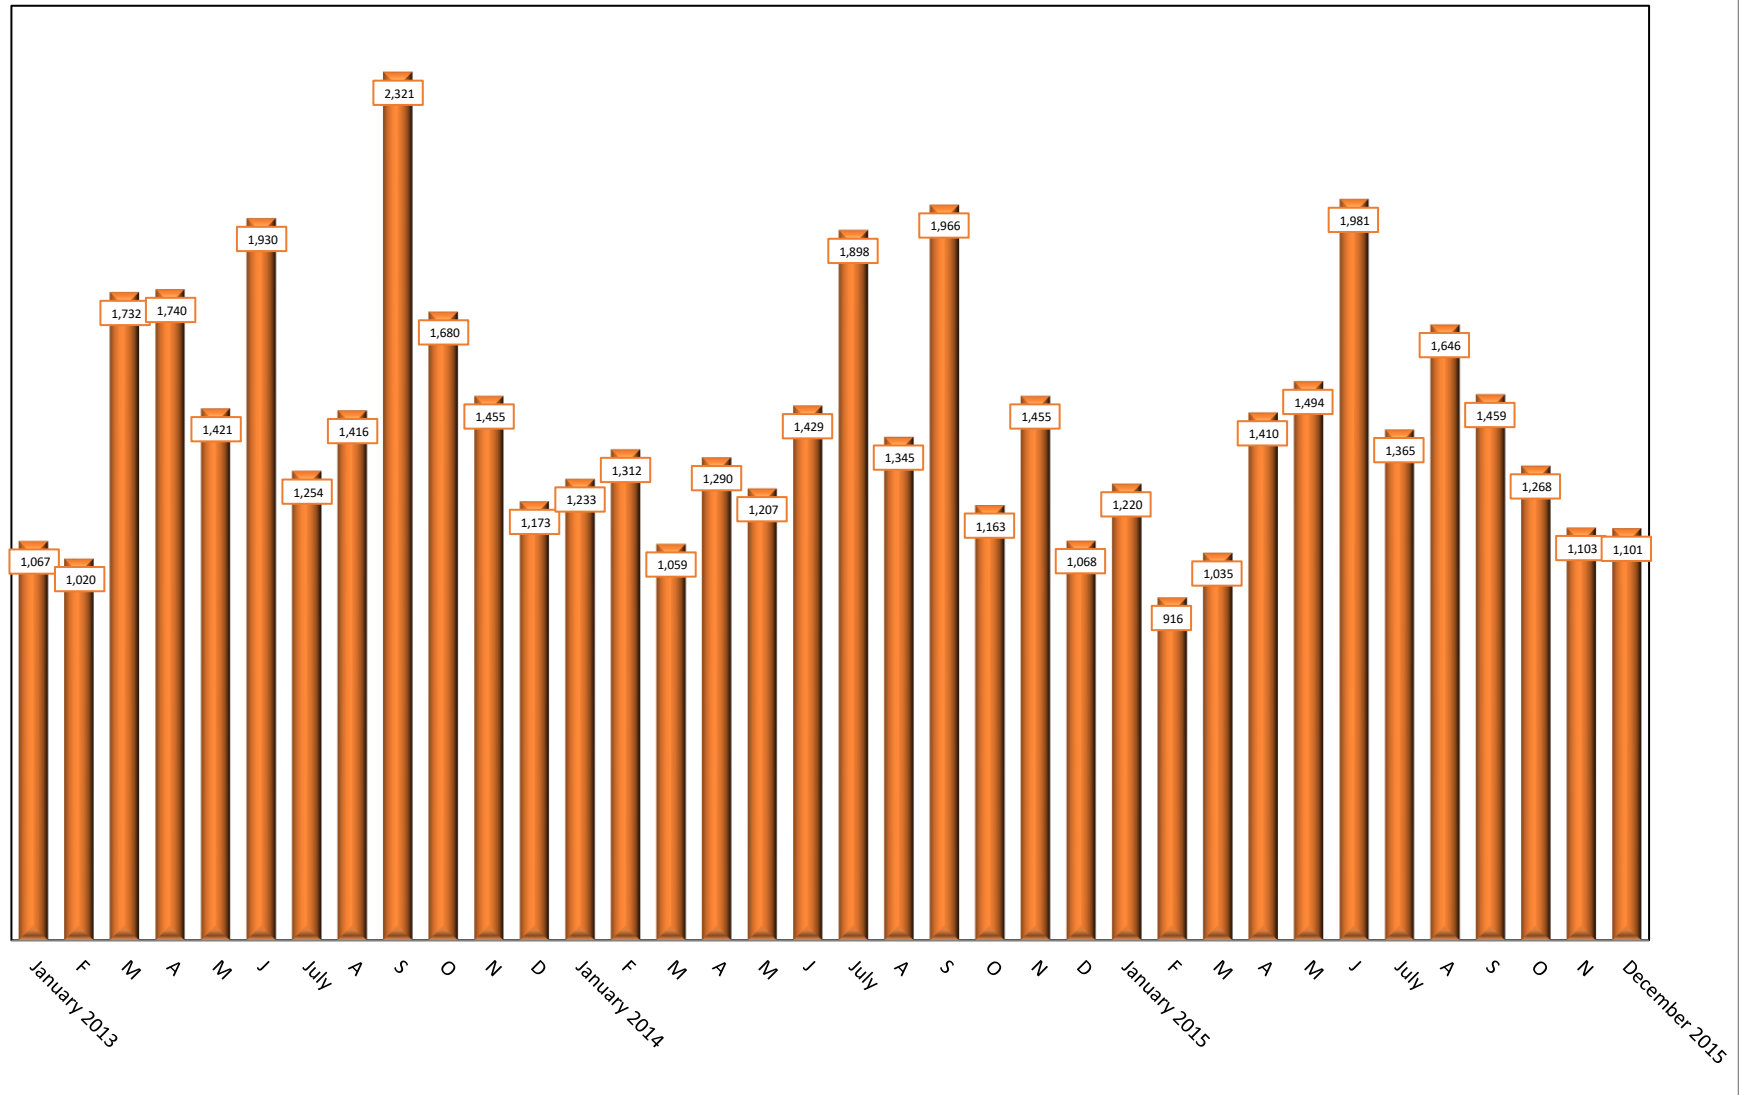

Chart 5A. MARYLAND
New Housing Units Authorized for Construction by Month
January 2013 - December 2015

SOURCE: U. S. Bureau of the Census. Economic Indicators division. Residential Construction Branch. 2016.
 Prepared by MD Department of Planning. Planning Services Division. 2016.