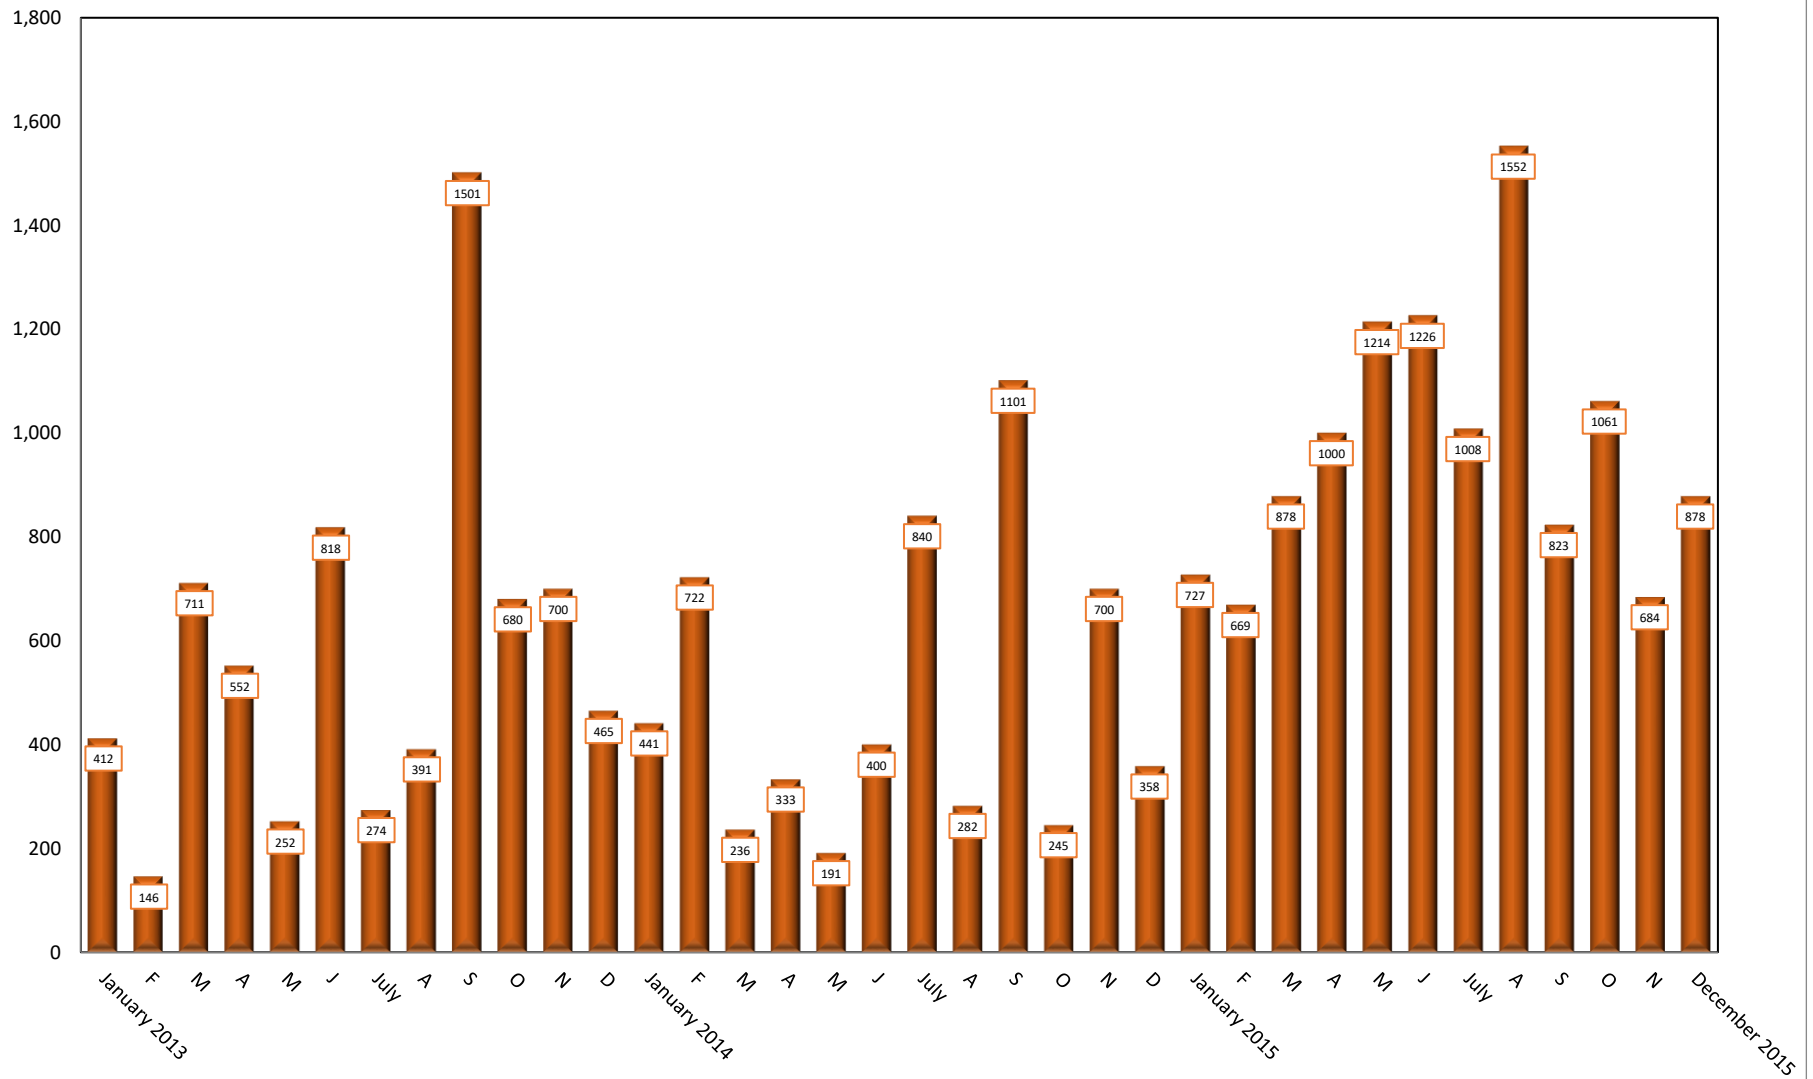

Chart 5B. MARYLAND
New Single Family Housing Units Authorized for Construction by Month
January 2013 - December 2015

SOURCE: U. S. Bureau of the Census. Economic Indicators division. Residential Construction Branch. 2016.
 Prepared by MD Department of Planning. Planning Services Division. 2016.