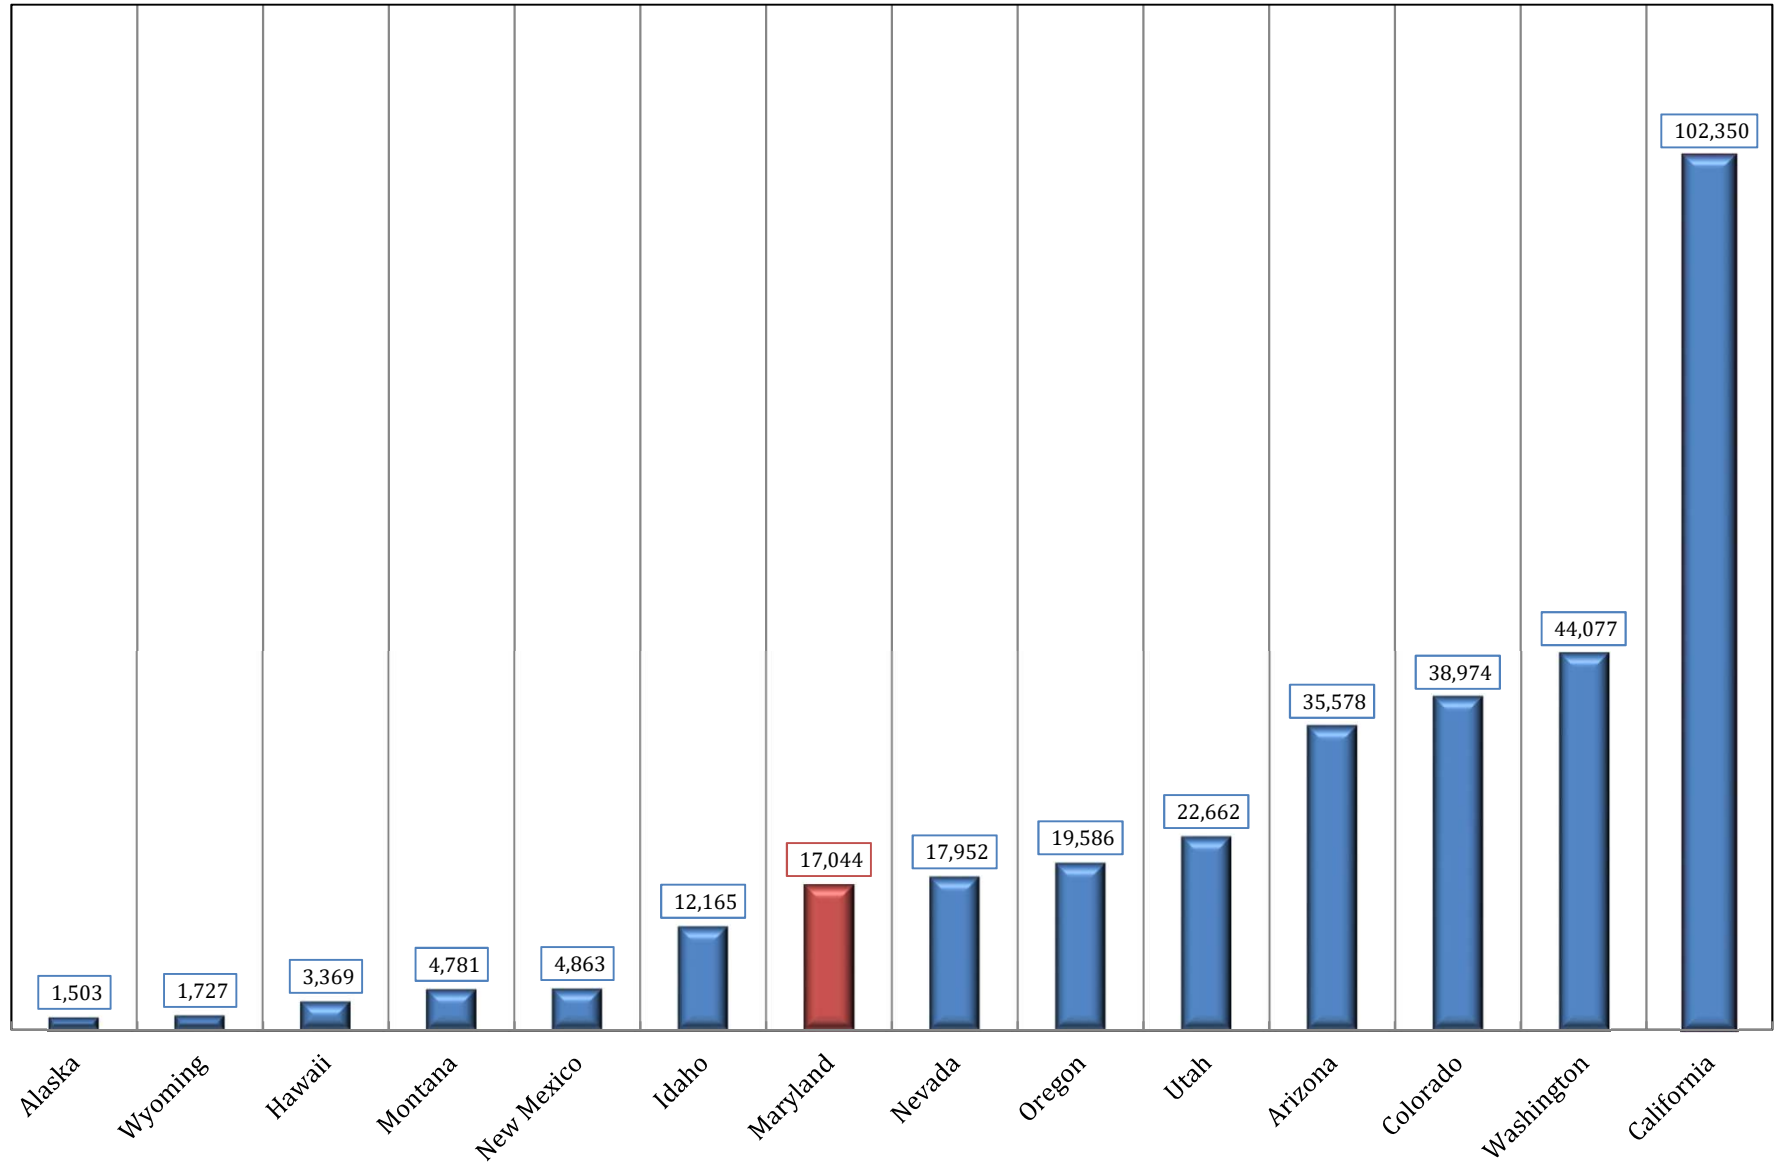

**Chart 2D.4 WEST REGION STATES AND MARYLAND  
New Housing Units Authorized for Construction: 2016**

SOURCE: U. S. Bureau of the Census. Economic Indicators division. Residential Construction Branch. 2017.  
Prepared by MD Department of Planning. Planning Services Division. 2017.