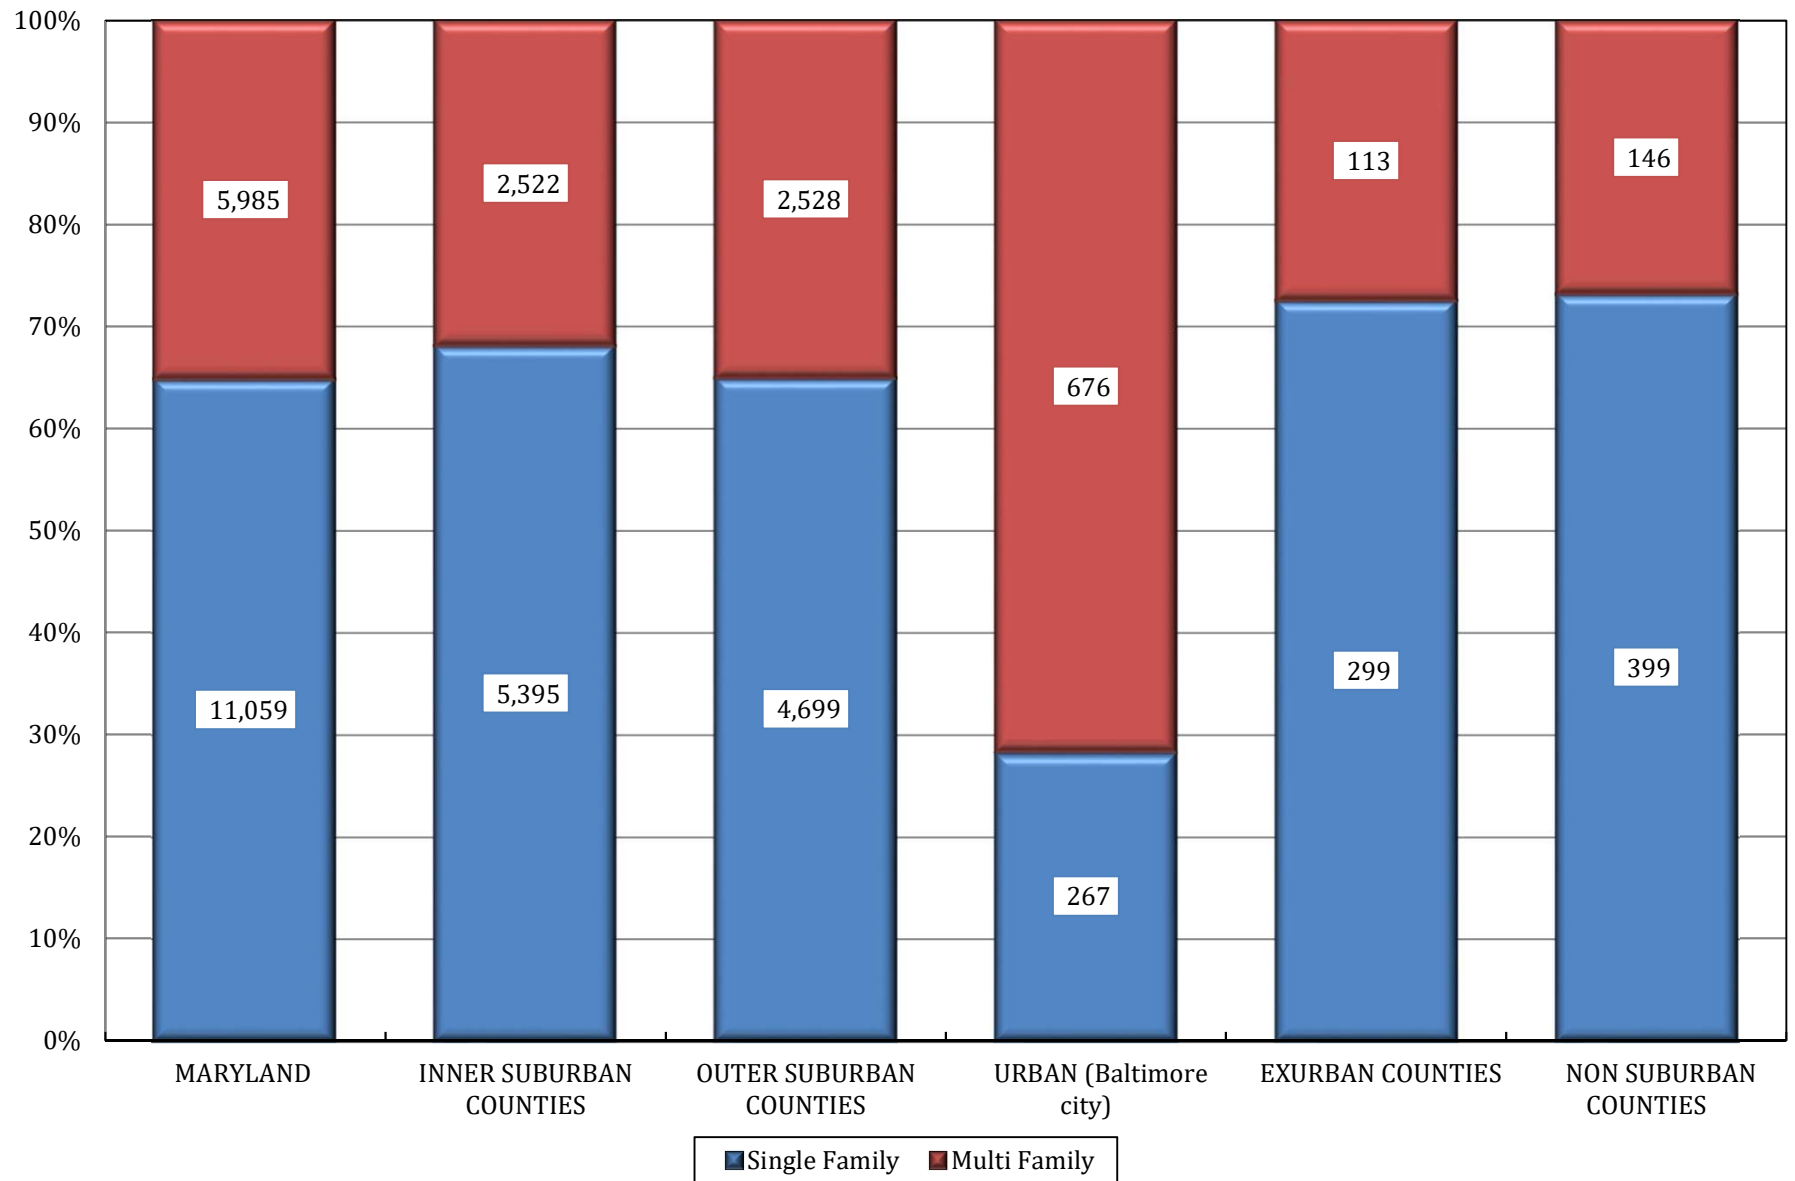

**Chart 4B. MARYLAND AND DEVELOPMENT AREAS
New Housing Units Authorized for Construction by Structure Type: 2016**

SOURCE: U. S. Bureau of the Census. Economic Indicators division. Residential Construction Branch. 2017.
Prepared by MD Department of Planning. Planning Services Division. 2017.