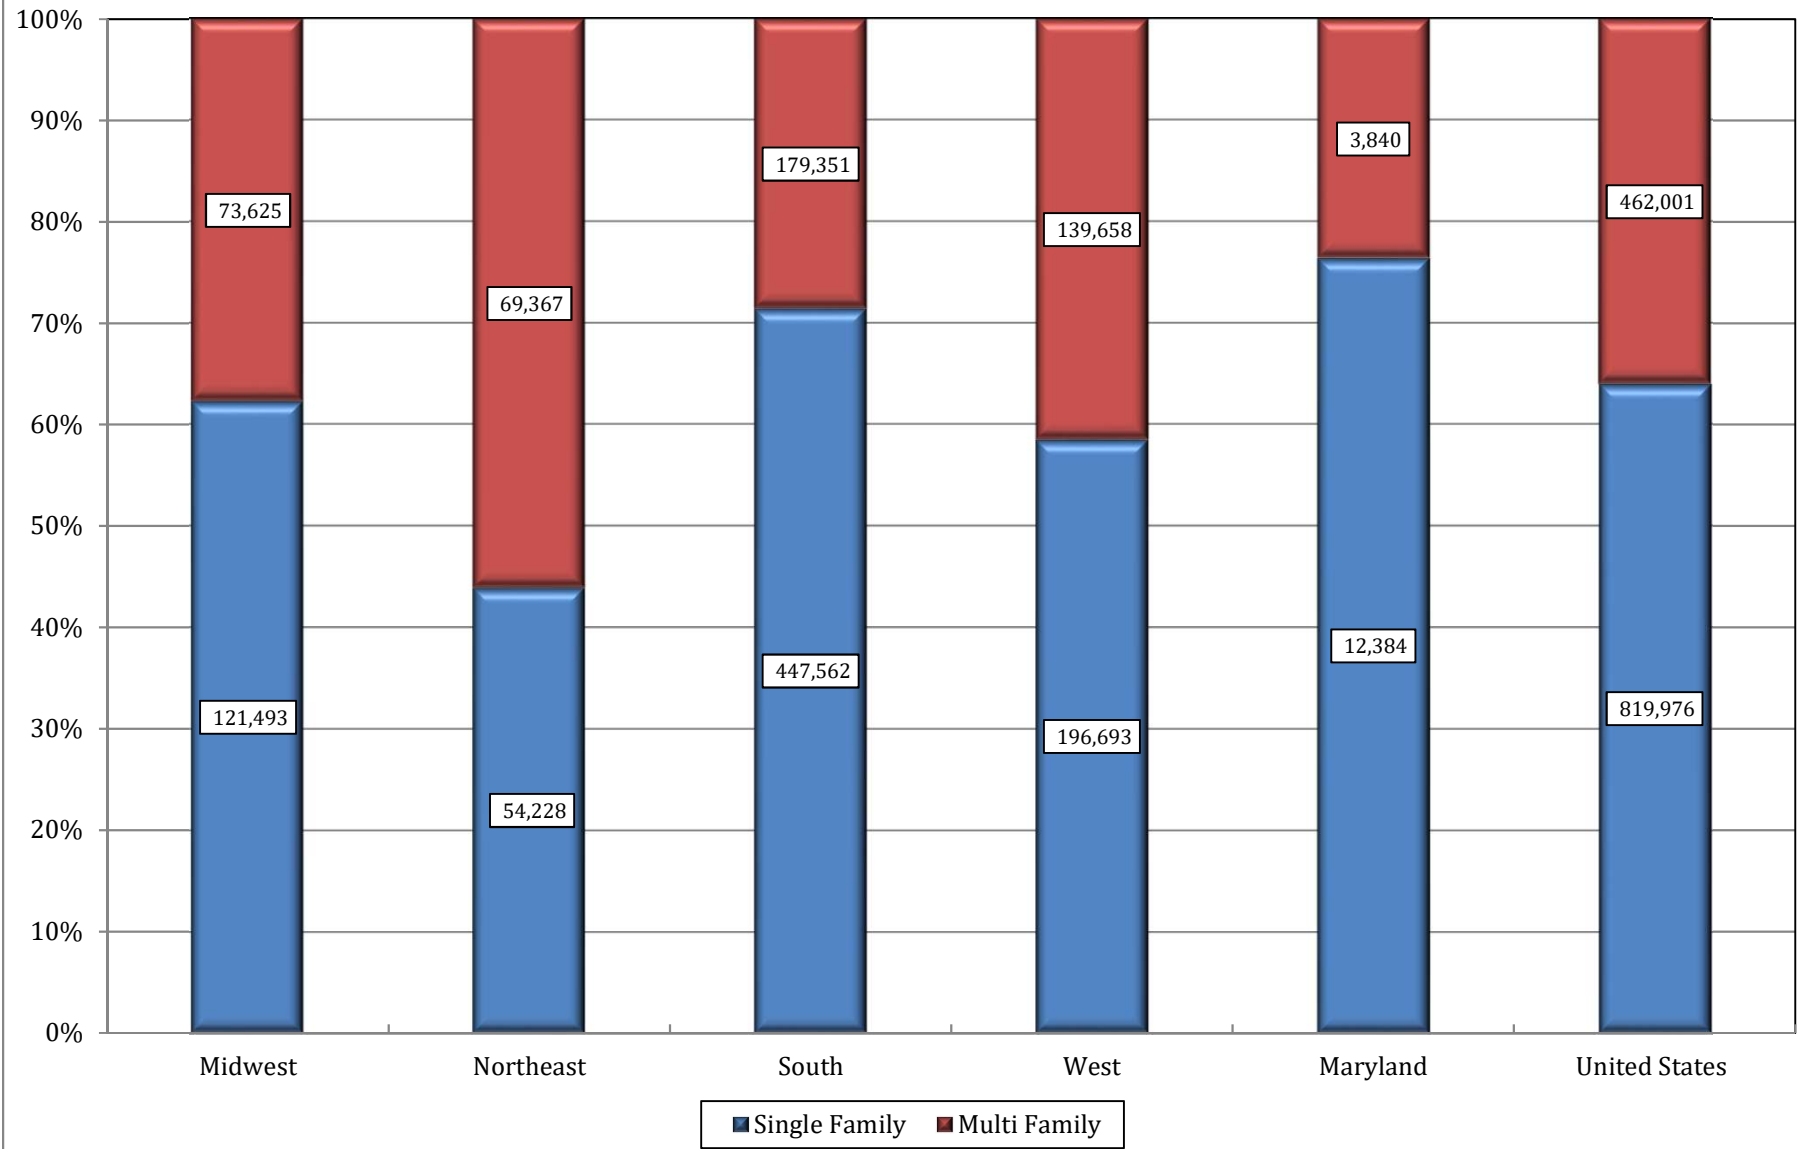

**Chart 6. UNITED STATES REGIONS, MARYLAND AND U.S.
New Housing Units Authorized for Construction by Structure Type: 2017**

SOURCE: U. S. Bureau of the Census. Economic Indicators Division. Residential Construction Branch. 2018.
Prepared by MD Department of Planning. Planning Services Division. 2019.