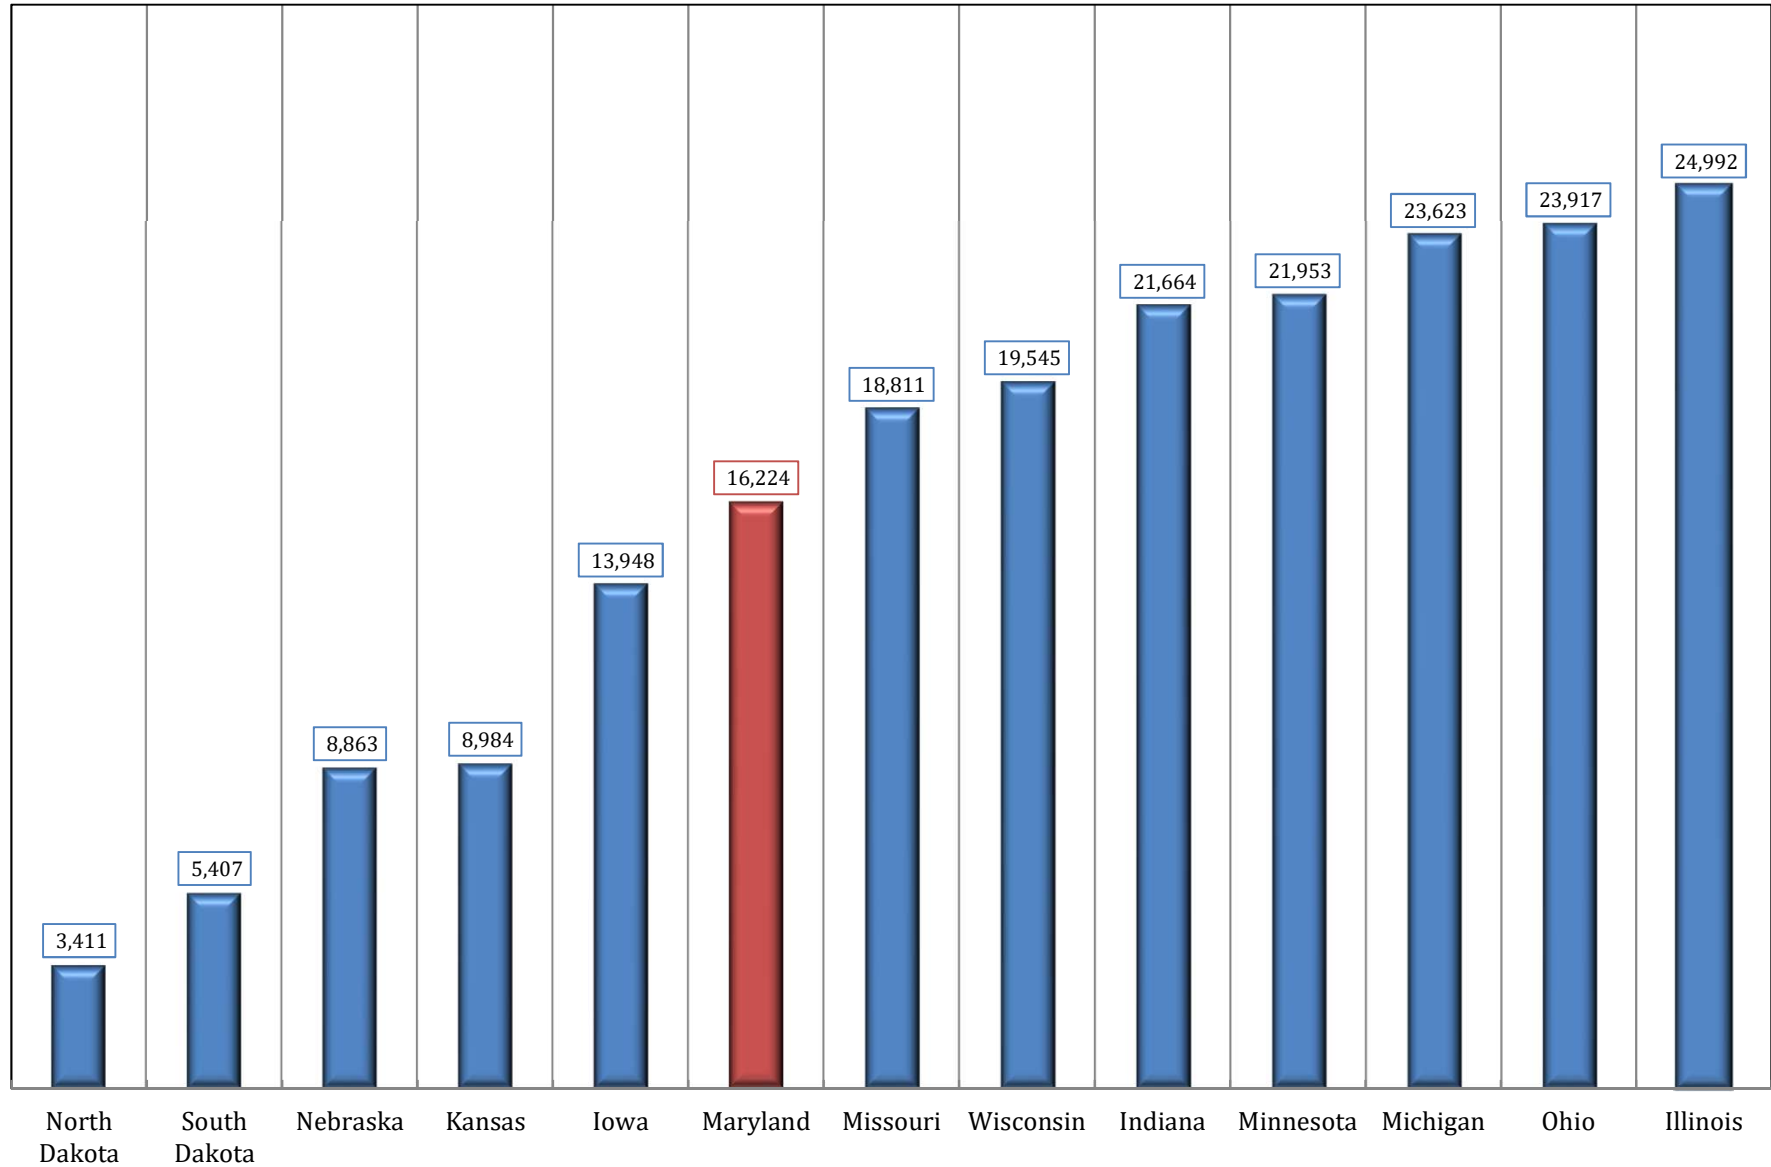

**Chart 6E.1 MIDWEST REGION STATES AND MARYLAND
New Housing Units Authorized for Construction: 2017**

SOURCE: U. S. Bureau of the Census. Economic Indicators Division. Residential Construction Branch. 2018.
Prepared by MD Department of Planning. Planning Services Division. 2019.