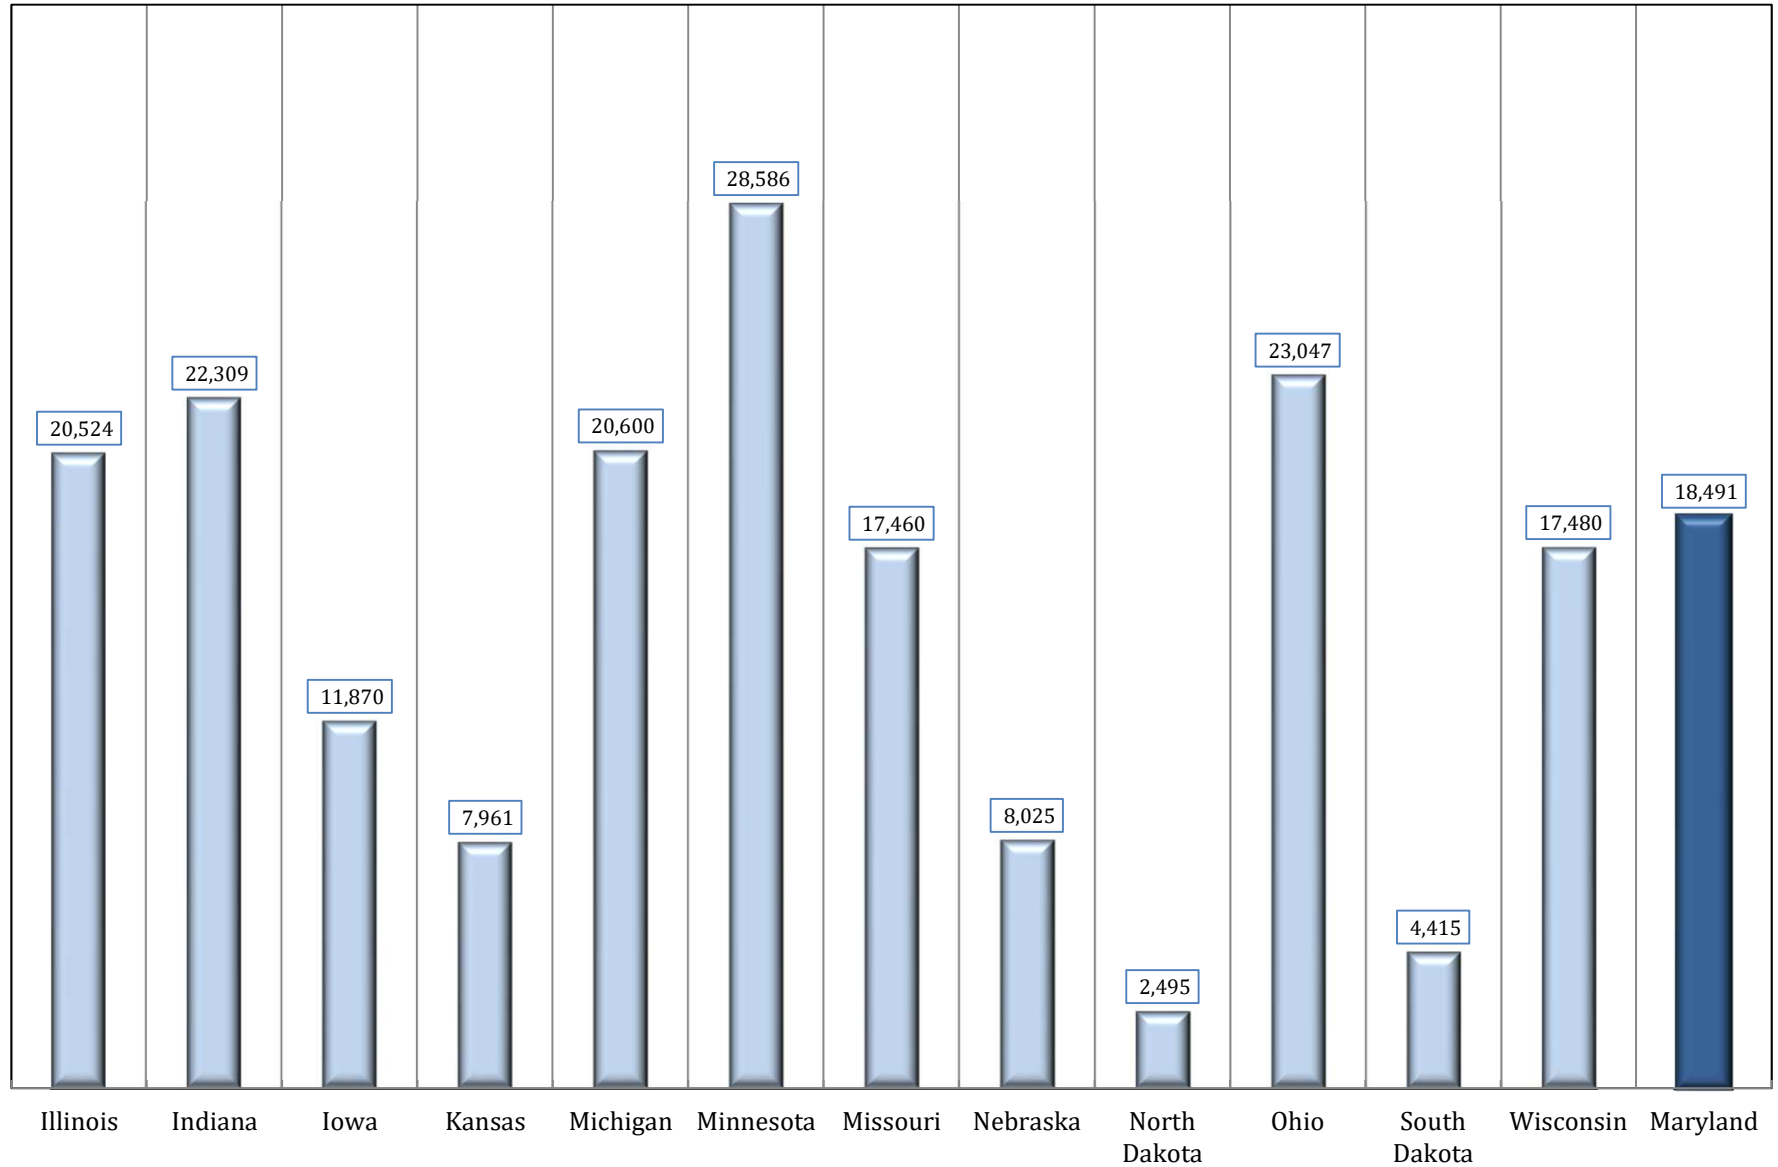

**Chart 2A. MIDWEST REGION STATES AND MARYLAND
New Housing Units Authorized for Construction: 2019**

SOURCE: U. S. Bureau of the Census. Economic Indicators Division. Residential Construction Branch. 2020.
Prepared by MD Department of Planning. Planning Services Division. 2020.