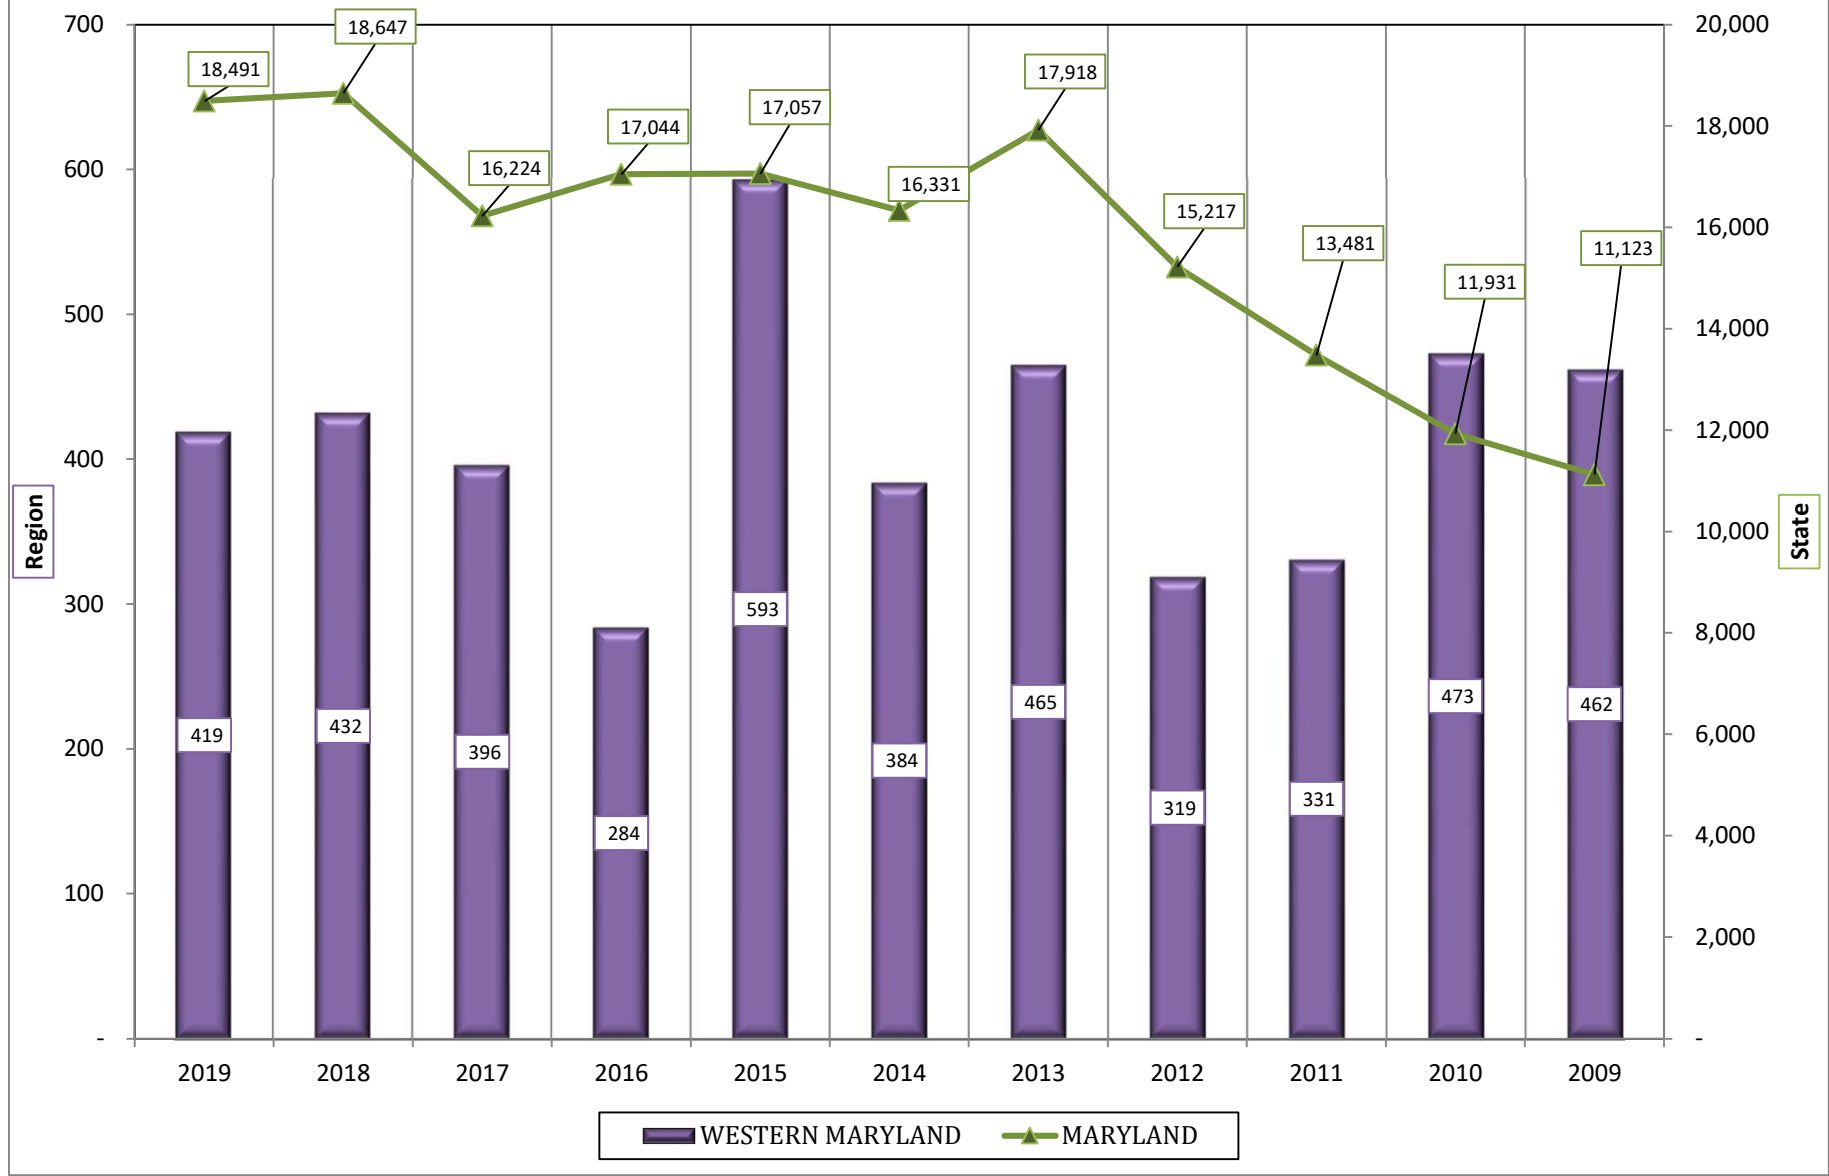

**Chart 4G. MARYLAND AND WESTERN MARYLAND REGION
New Housing Units Authorized for Construction: 2019 - 2009**

SOURCE: U. S. Bureau of the Census. Economic Indicators Division. Residential Construction Branch. 2020.
Prepared by MD Department of Planning. Planning Services Division. 2020.