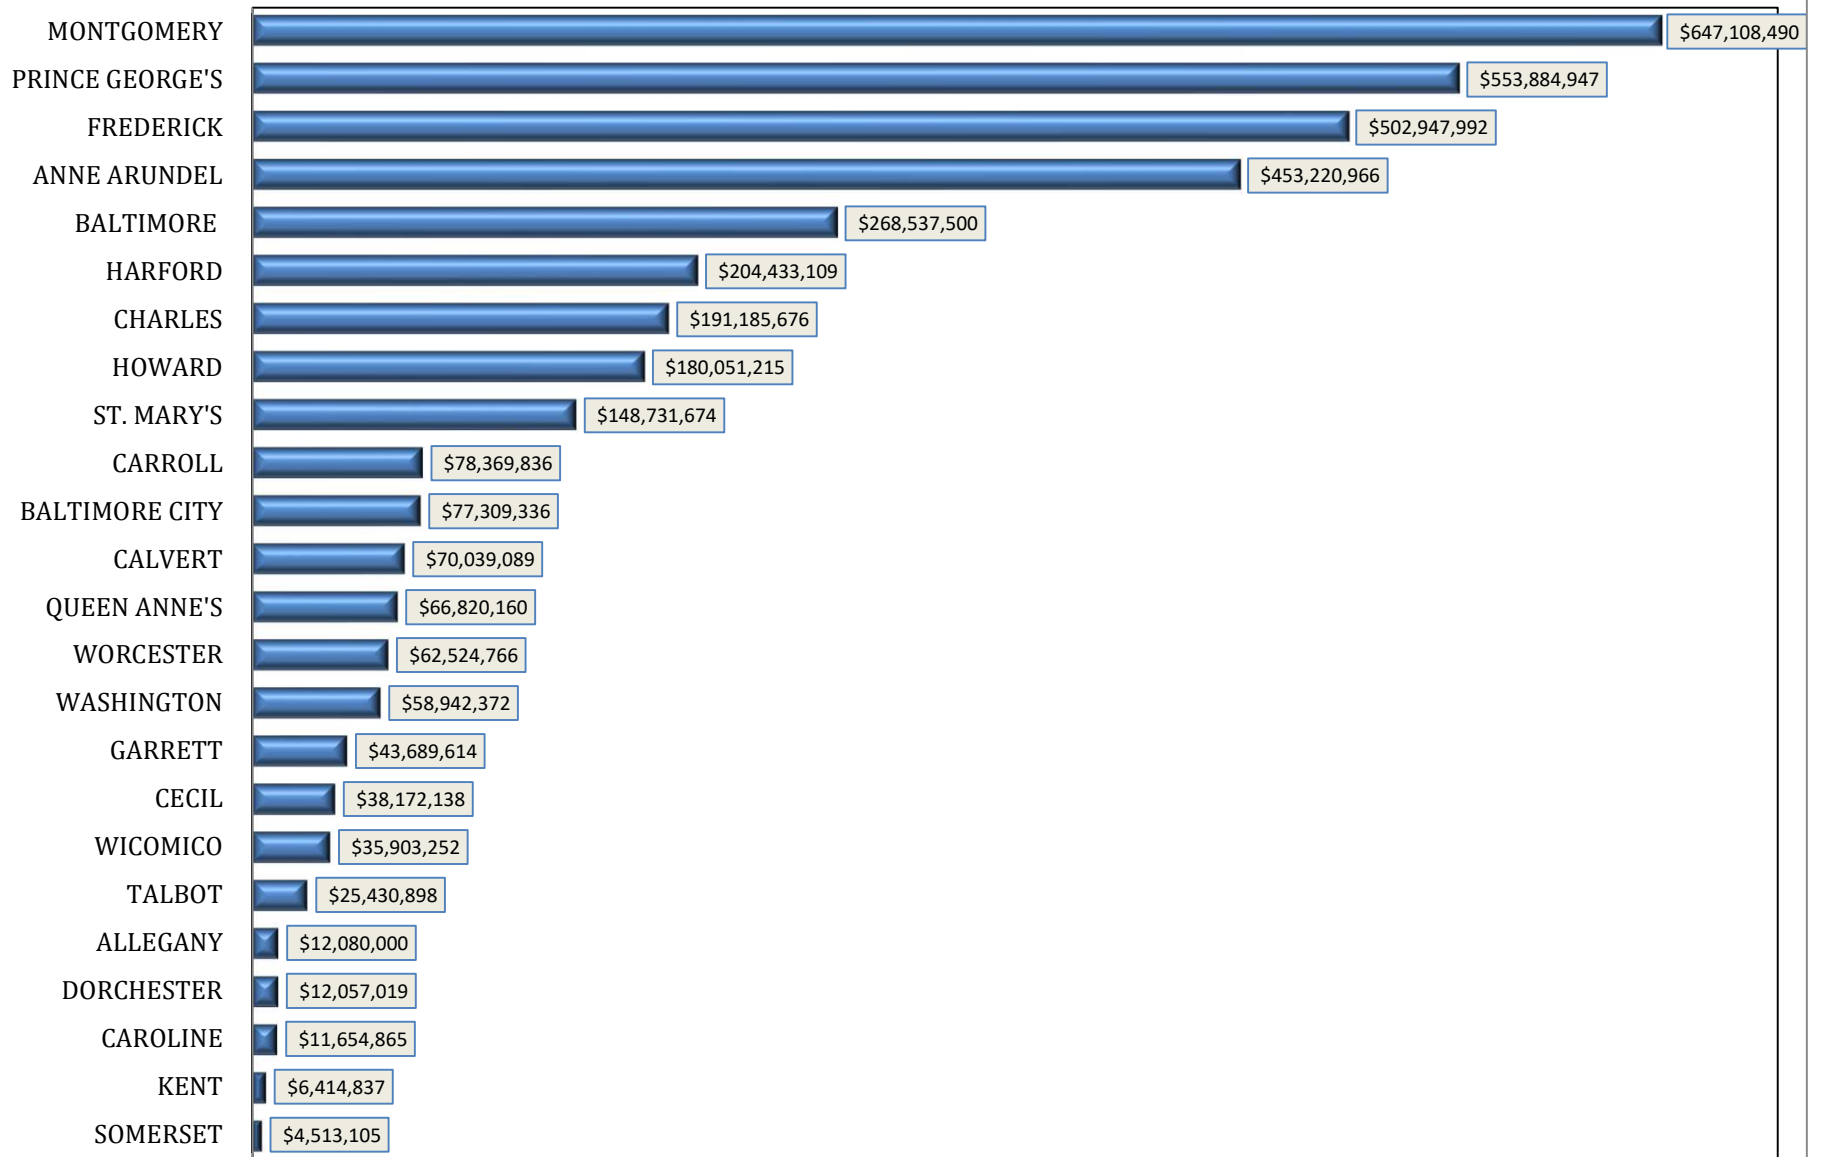

**Chart 6A. MARYLAND JURISDICTIONS
New Housing Units Value of Construction: 2019**

SOURCE: U. S. Bureau of the Census. Economic Indicators Division. Residential Construction Branch. 2020.

Prepared by MD Department of Planning. Planning Services Division. 2020.