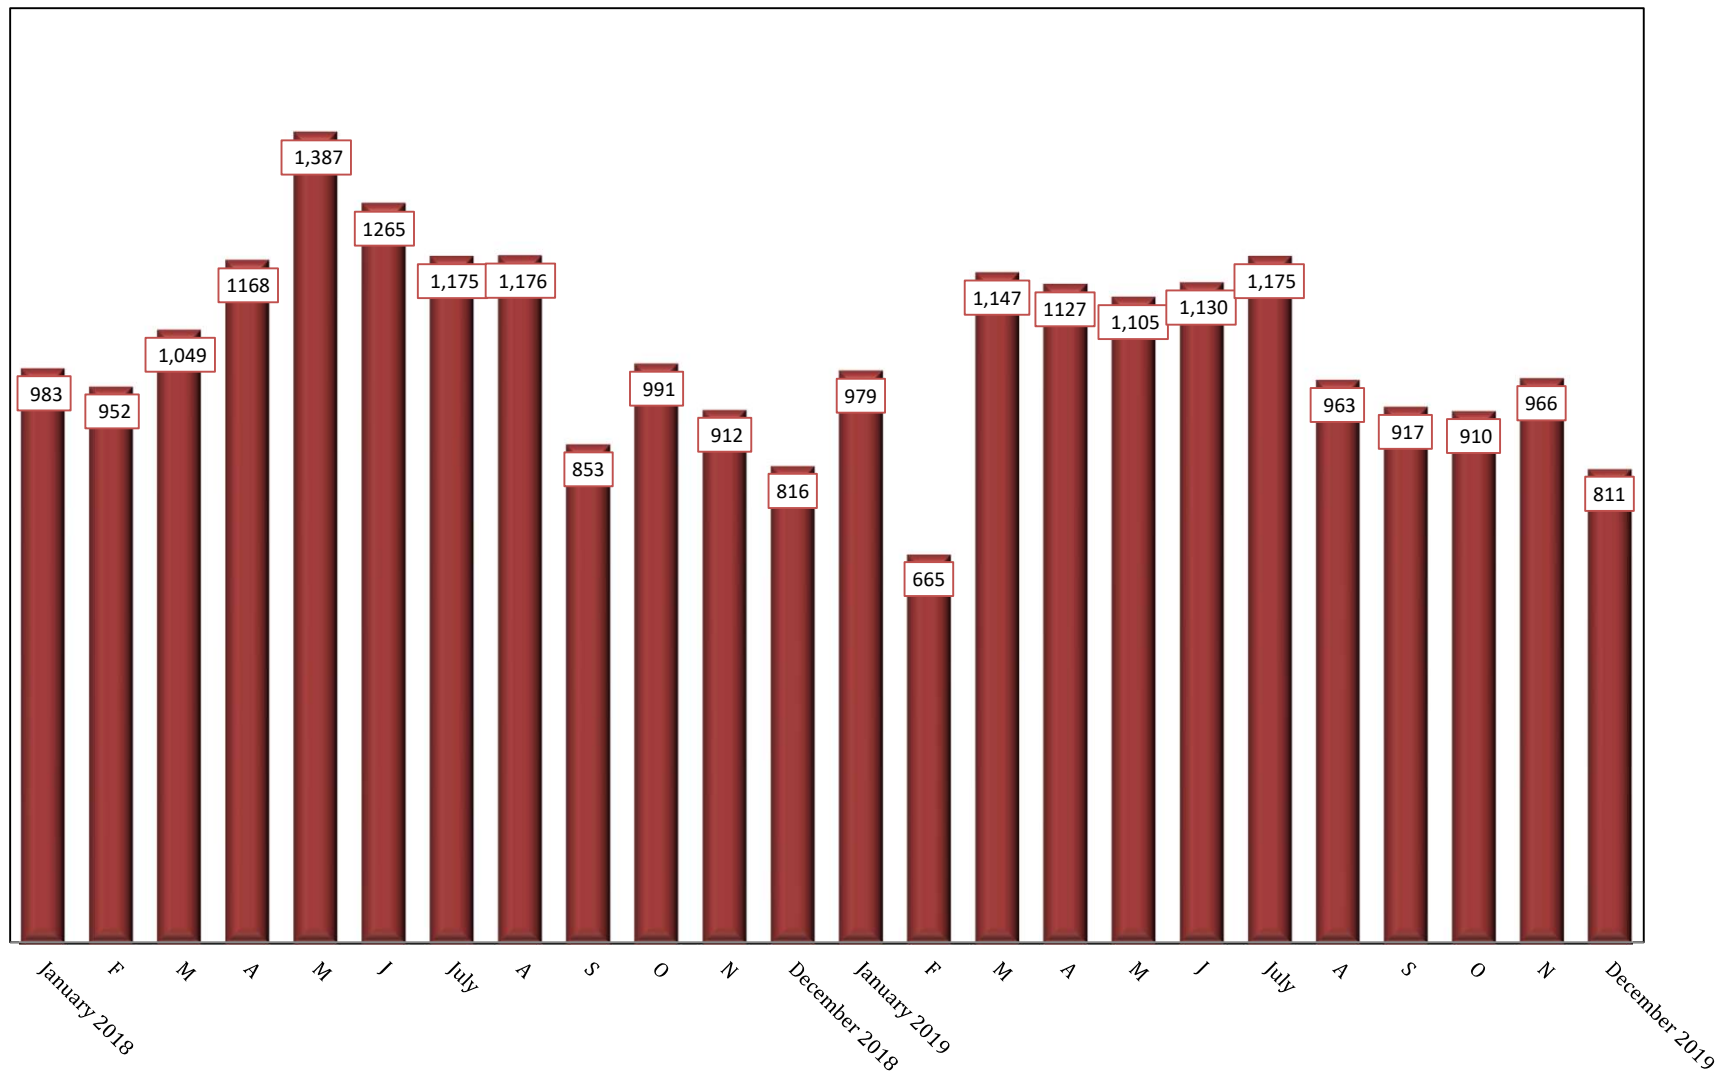

Chart 7B. MARYLAND
New Single Family Housing Units Authorized for Construction by Month
January 2018 - December 2019

SOURCE: U. S. Bureau of the Census. Economic Indicators Division. Residential Construction Branch. 2018.
 Prepared by MD Department of Planning. Planning Services Division. 2019.