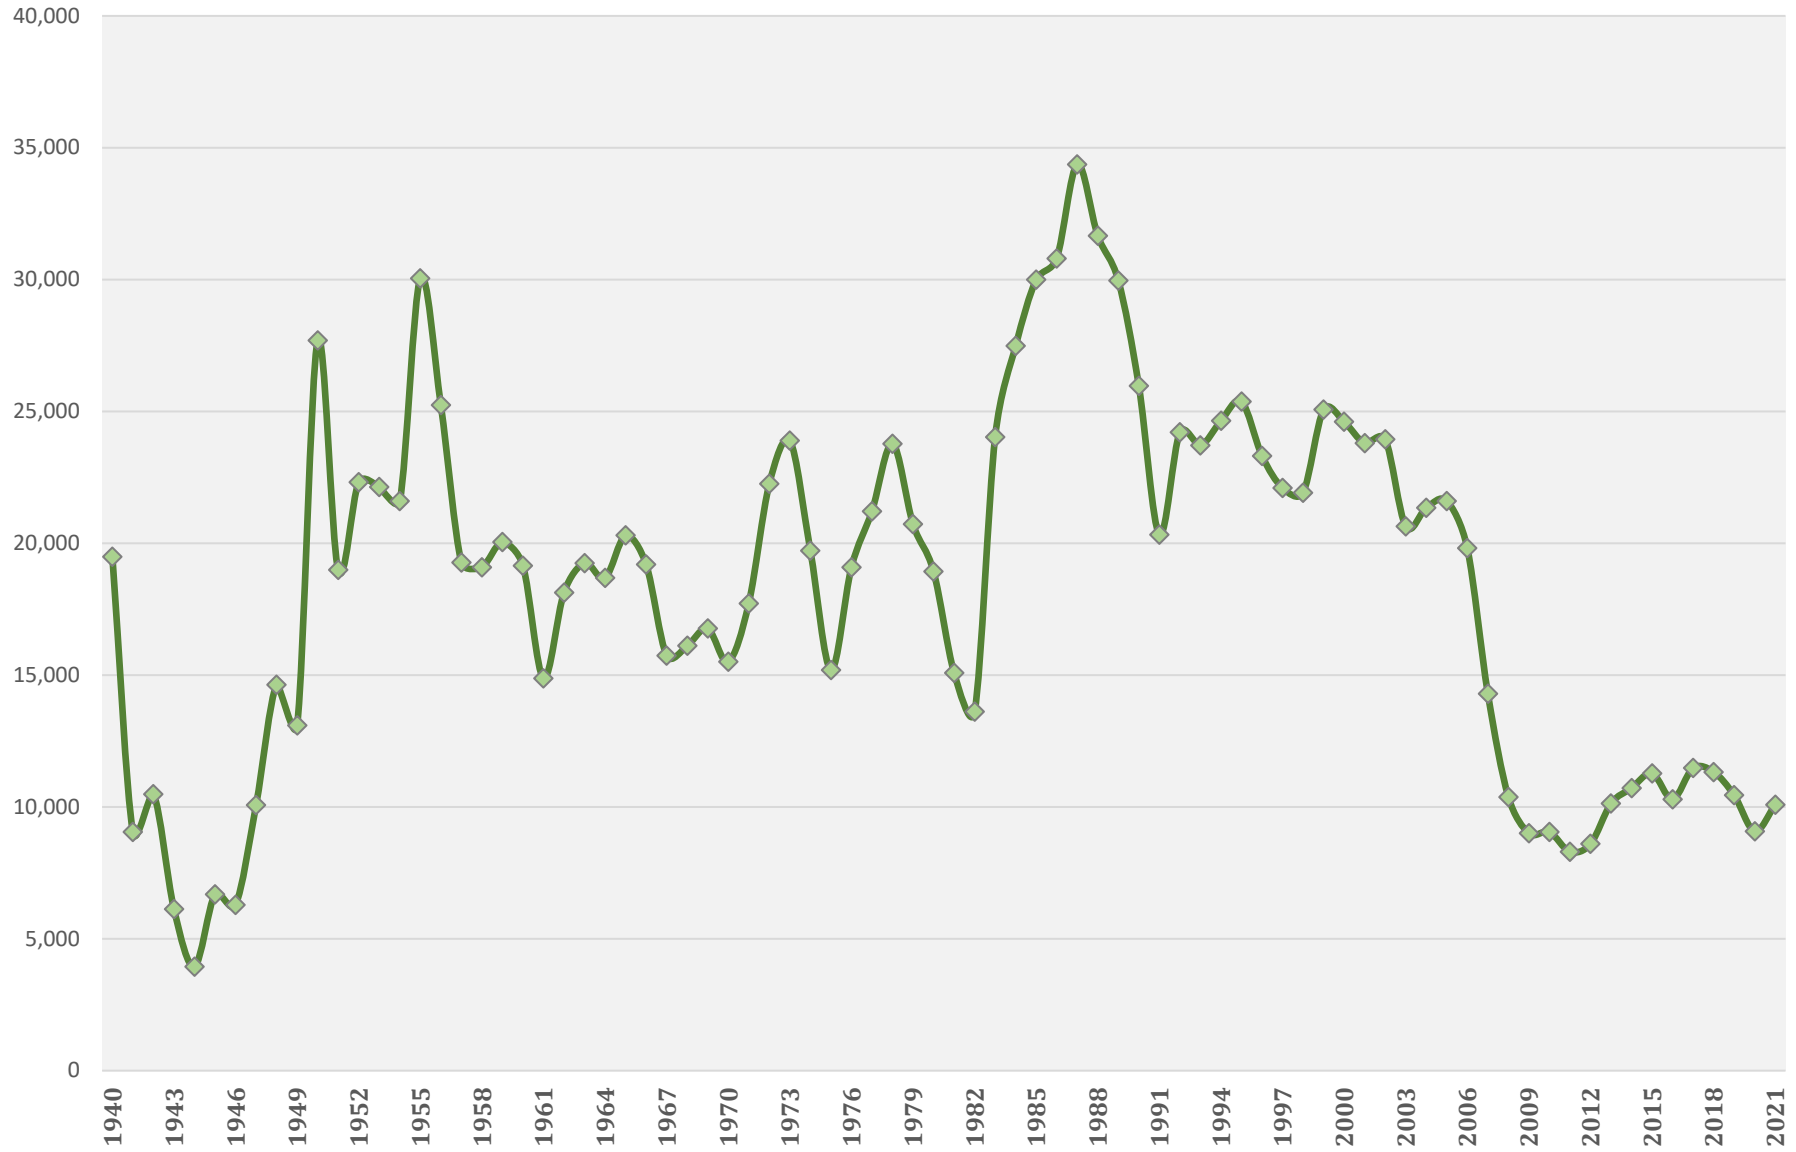

Chart 1: Improved Single-Family Residential Parcels in Maryland by Year Built, 1940 - 2021

Source: Maryland Department of Planning, Planning Data Services, from MD Property View