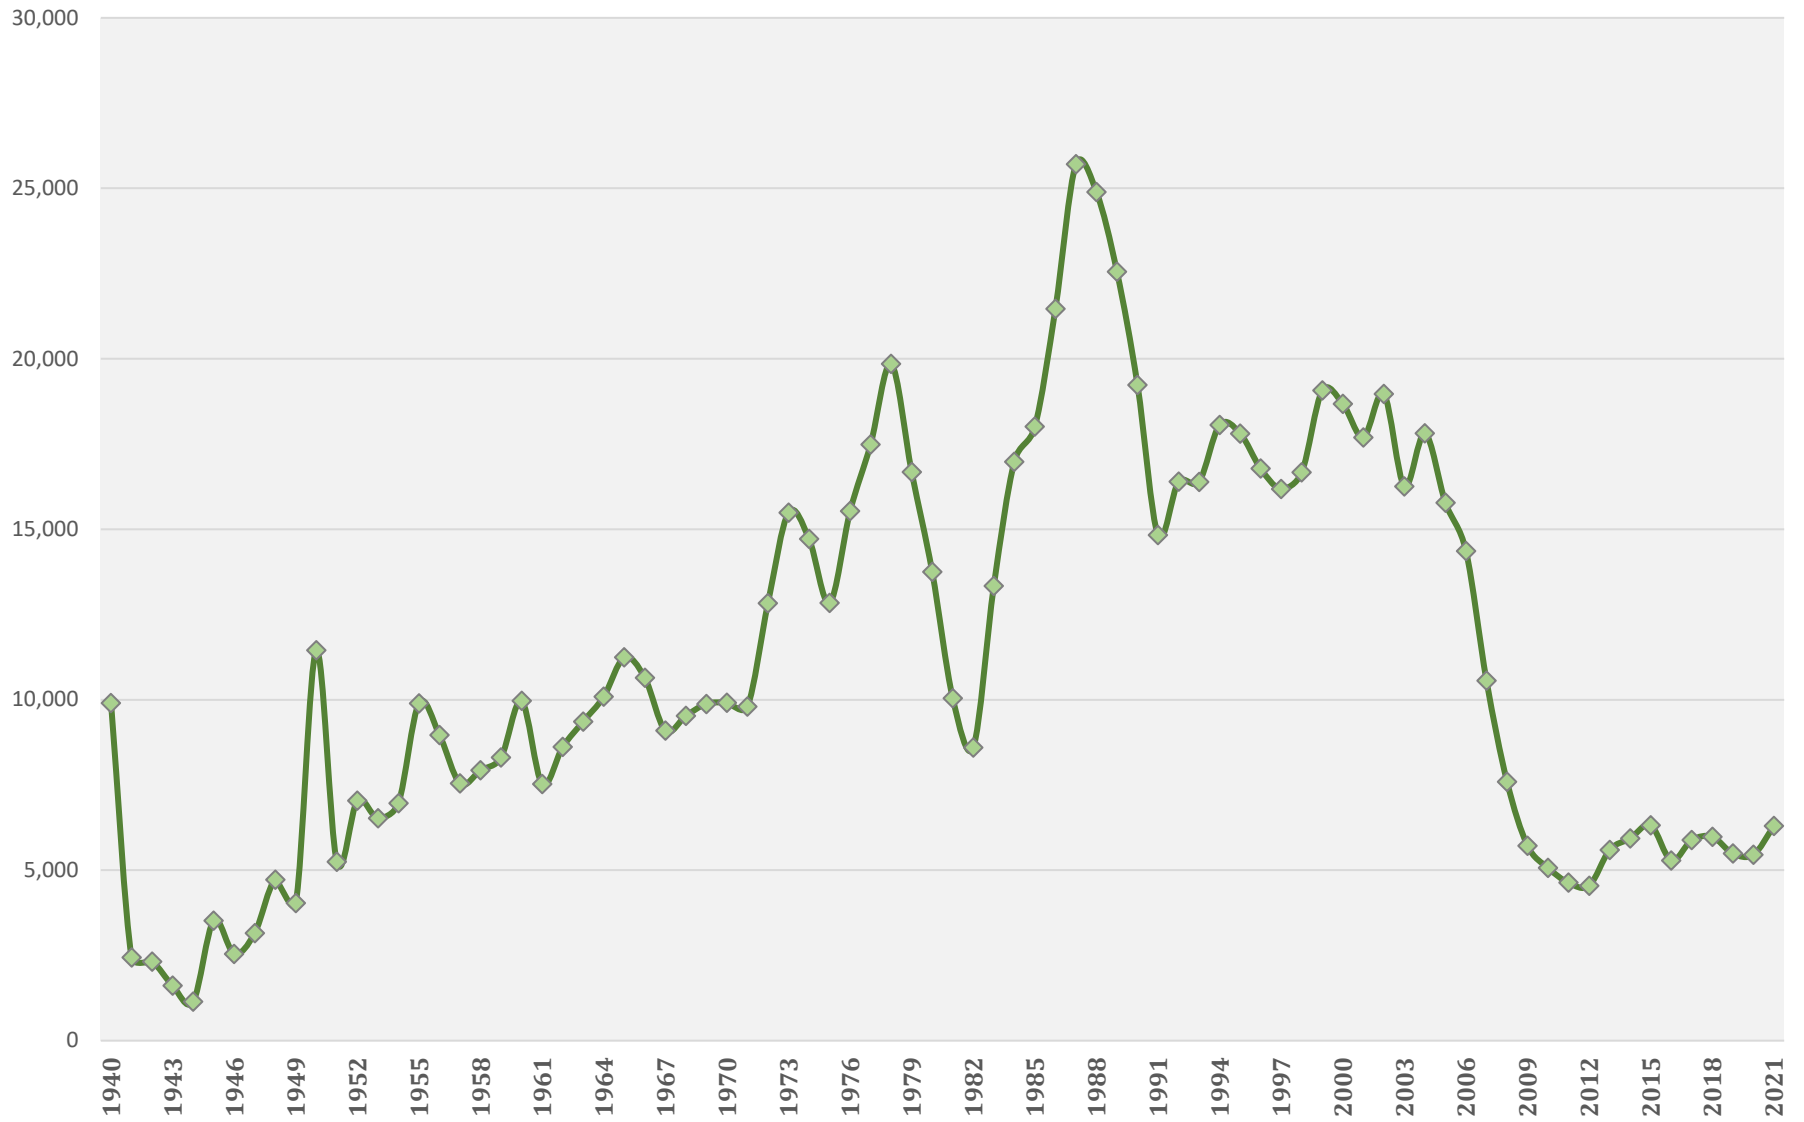

**Chart 5: Total Improved Single Family Residential Acres in Maryland, 1940 - 2021**

Source: Maryland Department of Planning, Planning Data Services, from MD Property View