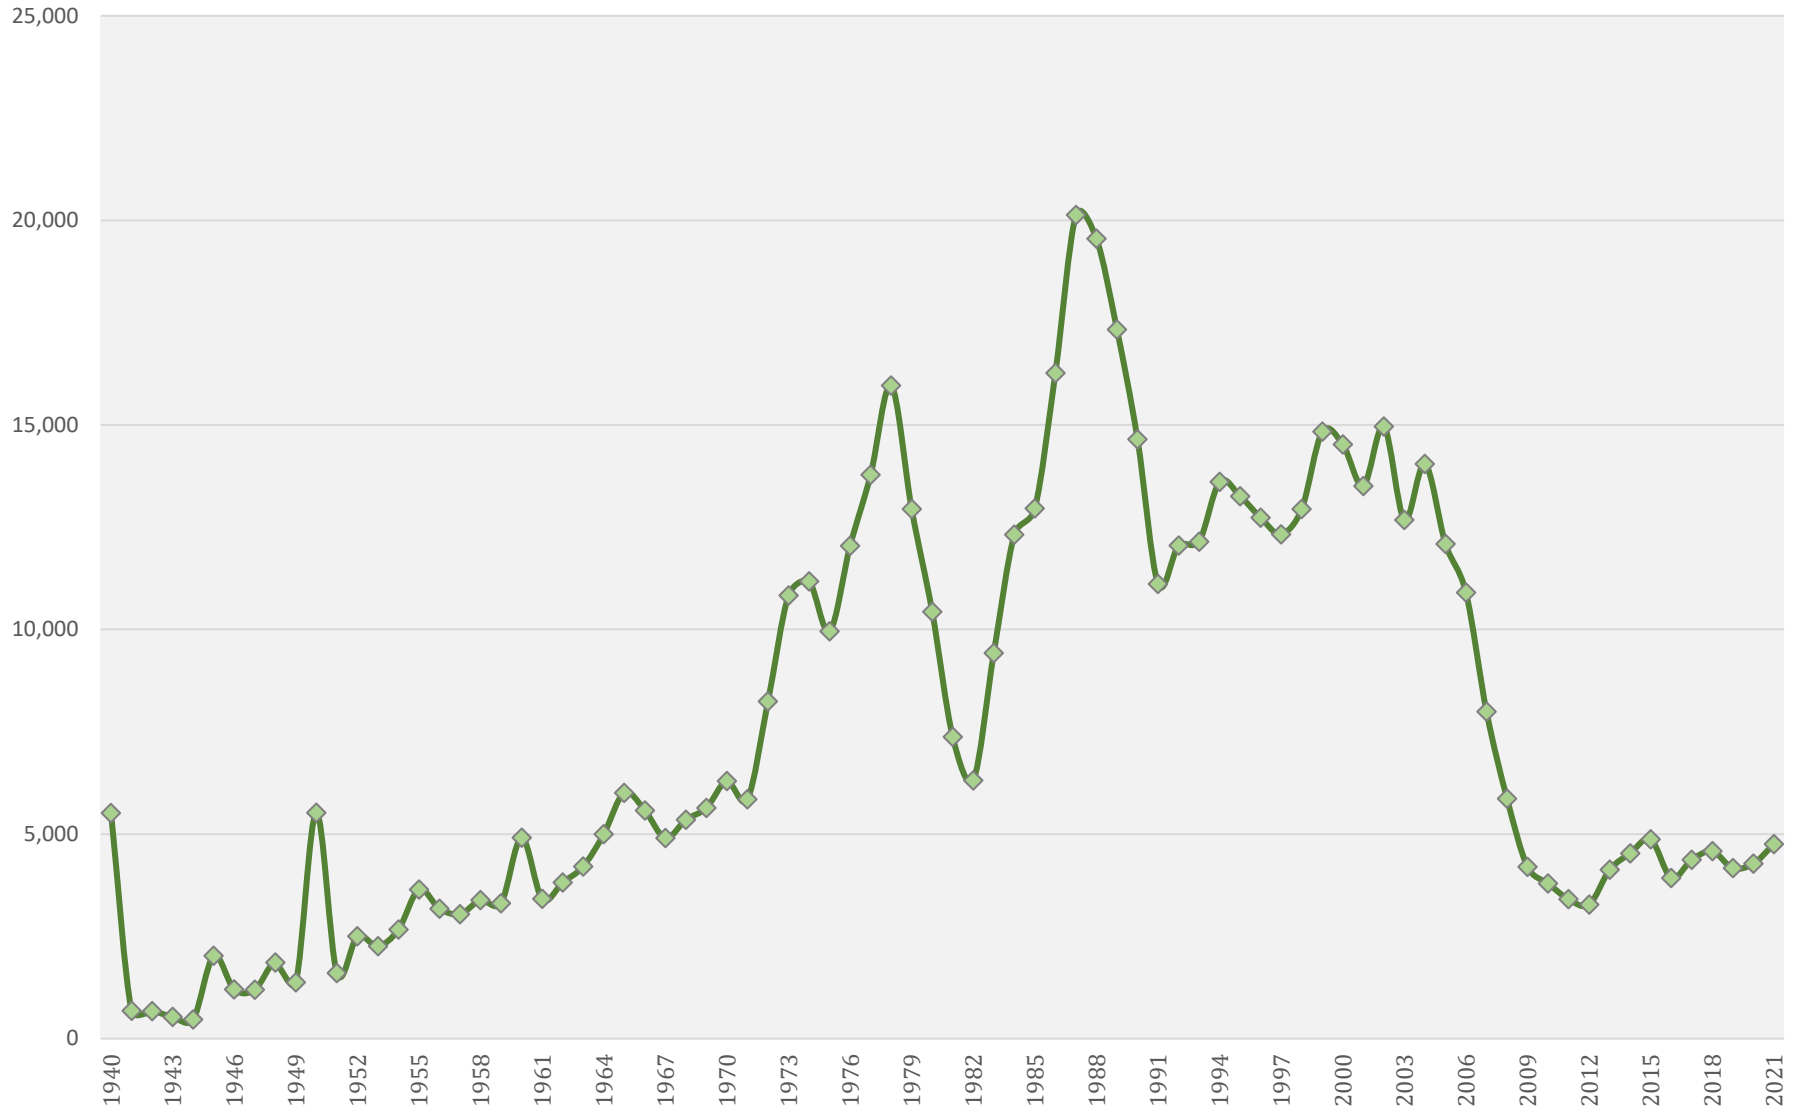

Chart 7: Improved Single Family Residential Acres **Outside** of PFA in Maryland, 1940 - 2021 *

* Includes PFA Comment Areas

Source: Maryland Department of Planning, Planning Data Services, from MD Property View