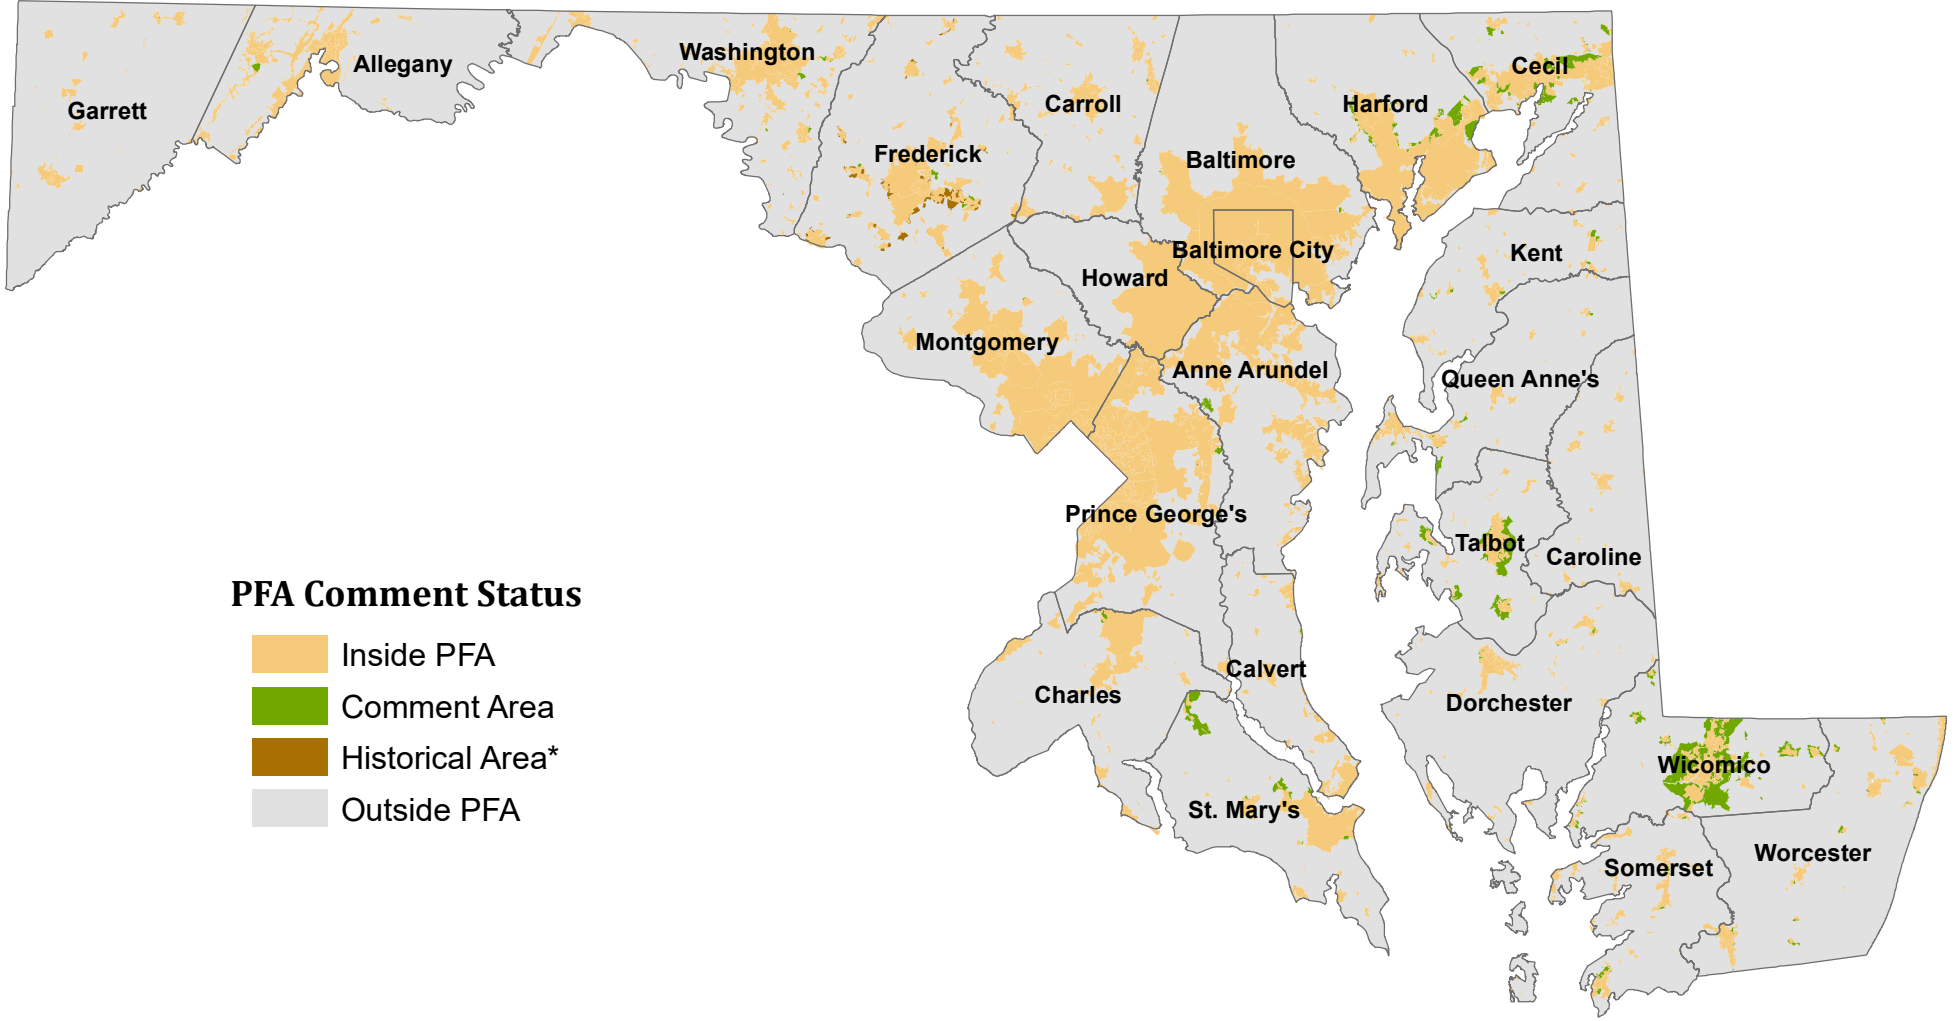

Maryland Priority Funding Areas (PFA) Boundaries

*Heritage Area in Locally Designated Growth Areas
Source: Maryland Department of Planning