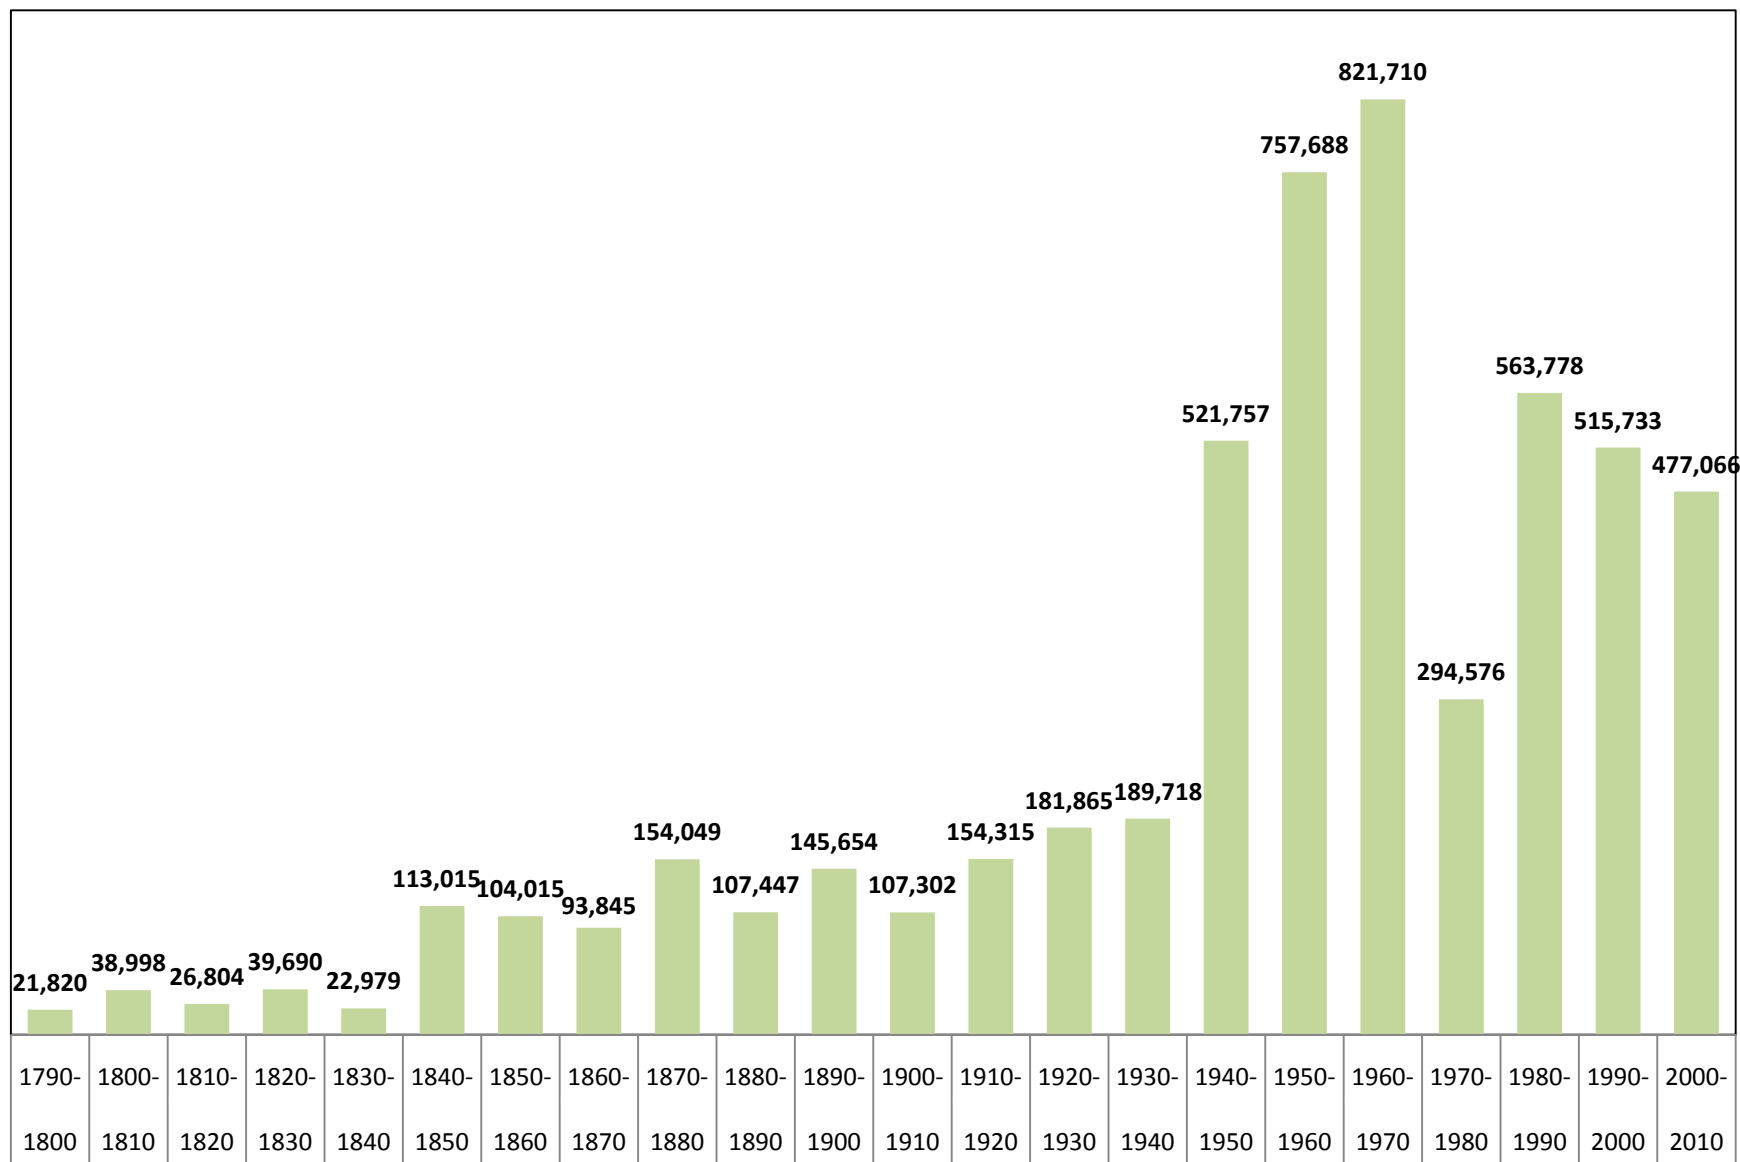

Change in Total Population for Maryland

Prepared by the Maryland Department of Planning, from the U.S. Census Bureau, December 2010